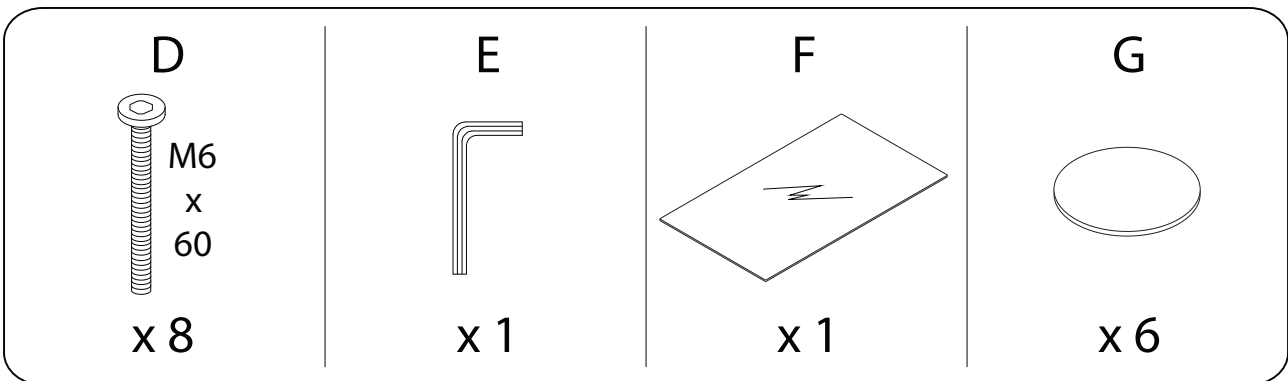

An icon showing an L-shaped metal bracket inside a circle, and a power drill with a diagonal line through it, indicating that a power drill should not be used.	A warning triangle icon with an exclamation mark inside.	A clock icon showing approximately 10:10.
An icon showing a rectangular block on a base with hatching, and a second block being lifted from the base with a diagonal line through it, indicating a lifting or stacking warning.	A warning triangle icon with an exclamation mark inside.	A simple icon of a person.
		40'
		2