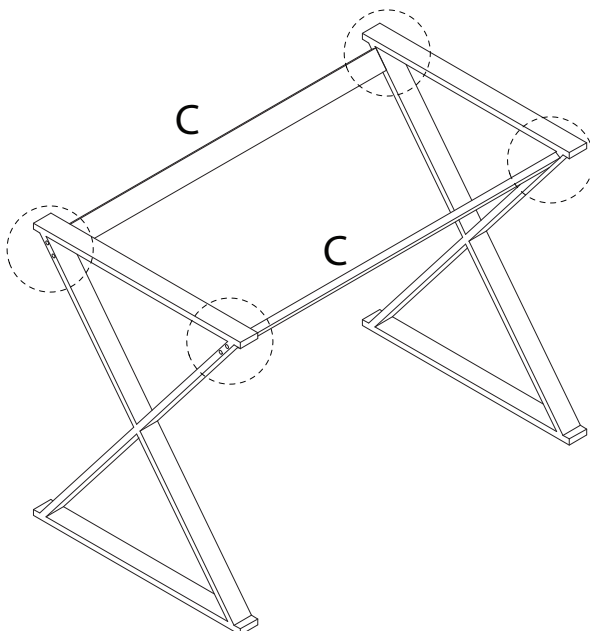

An icon showing an L-shaped metal bracket inside a circle, and a power drill with a diagonal line through it, indicating that a power drill should not be used.	A warning triangle icon with an exclamation mark inside.	A clock icon showing approximately 10:10.
An icon showing a rectangular block on a base with hatching, and a second block being lifted from the base with a diagonal line through it, indicating a lifting or stacking warning.	A warning triangle icon with an exclamation mark inside.	A simple icon of a person.
		40'
		2

1

2

3

G

x 6

1a

1b

4