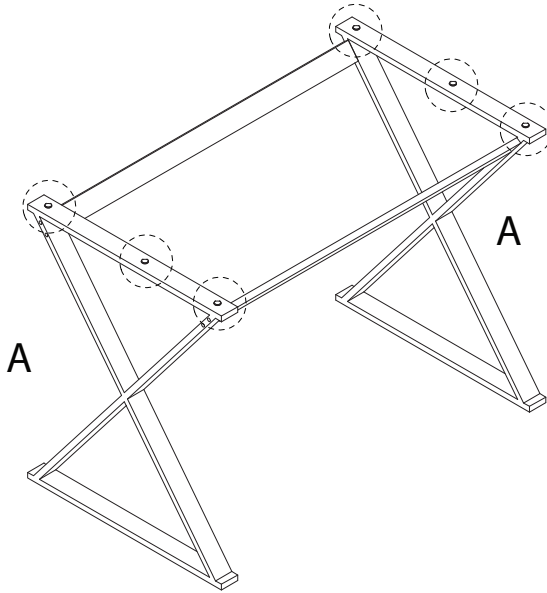

An icon showing an L-shaped metal bracket inside a circle, and a power drill with a diagonal line through it, indicating that a power drill should not be used.	A warning triangle icon with an exclamation mark inside.	A clock icon showing approximately 10:10.
An icon showing a rectangular block on a base with hatching, and a second block being lifted from the base with a diagonal line through it, indicating a lifting or stacking warning.	A warning triangle icon with an exclamation mark inside.	A simple icon of a person.
		40'
		2

1

2

3

G

x 6

1a

1b

4