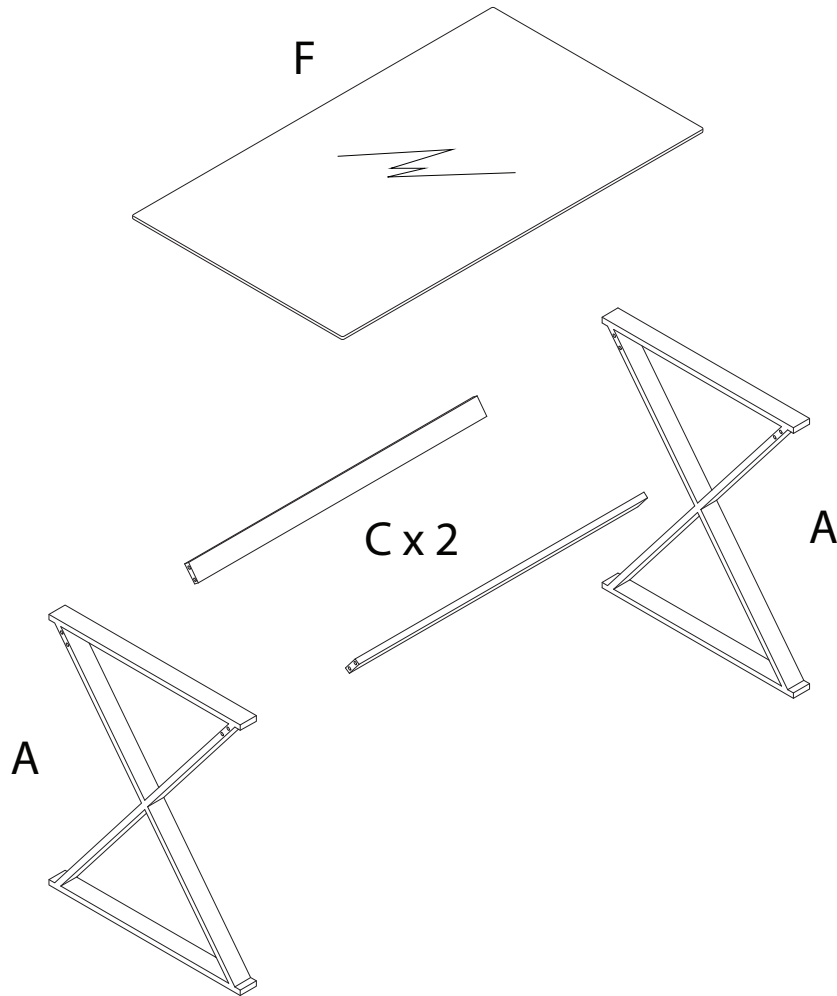

An icon showing an L-shaped metal bracket inside a circle, and a power drill with a diagonal line through it, indicating that a power drill should not be used.	A warning triangle icon with an exclamation mark inside.	A clock icon showing approximately 10:10.
An icon showing a rectangular block on a base with hatching, and a second block being lifted from the base with a diagonal line through it, indicating a lifting or stacking warning.	A warning triangle icon with an exclamation mark inside.	A simple icon of a person.
		40'
		2

1

2

3

G

x 6

1a

1b

4