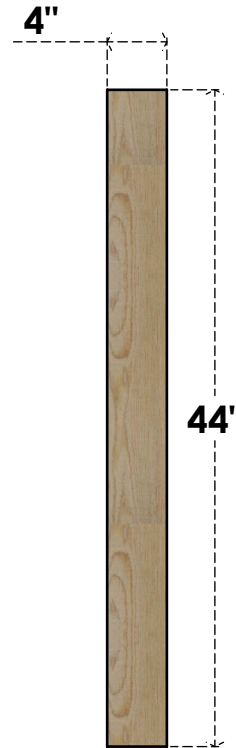

BRC04X44X44TRA00RDF

4"W X 44"D X 44"H TRADITIONAL ROUGH SAWN BRACE, DOUGLAS FIR

SIDE

FRONT

EKENA MILLWORK
 2300 WEST MAIN ST.
 CLARKSVILLE, TX 75426
 TOLL FREE: 866-607-0453
 WWW.EKENAMILLWORK.COM

NOTES

1. INSTALLATION TO BE COMPLETED IN ACCORDANCE WITH MANUFACTURER'S SPECIFICATIONS.
2. DRAWING MAY NOT BE TO SCALE
3. THIS DRAWING IS INTENDED FOR DESIGN AND PLANNING PURPOSES ONLY.
4. ALL INFORMATION CONTAINED HEREIN WAS CURRENT AT THE TIME OF DEVELOPMENT BUT MUST BE REVIEWED AND APPROVED BY THE PRODUCT MANUFACTURER TO BE CONSIDERED ACCURATE.
5. PRODUCTS ARE NOT KILN DRIED. THIS ITEM IS UNIQUE AND WILL CONTAIN THE NATURAL VARIATIONS THAT THE WOOD SPECIES OFFERS. THIS MAY RESULT IN VARIATIONS UP TO 1/4"