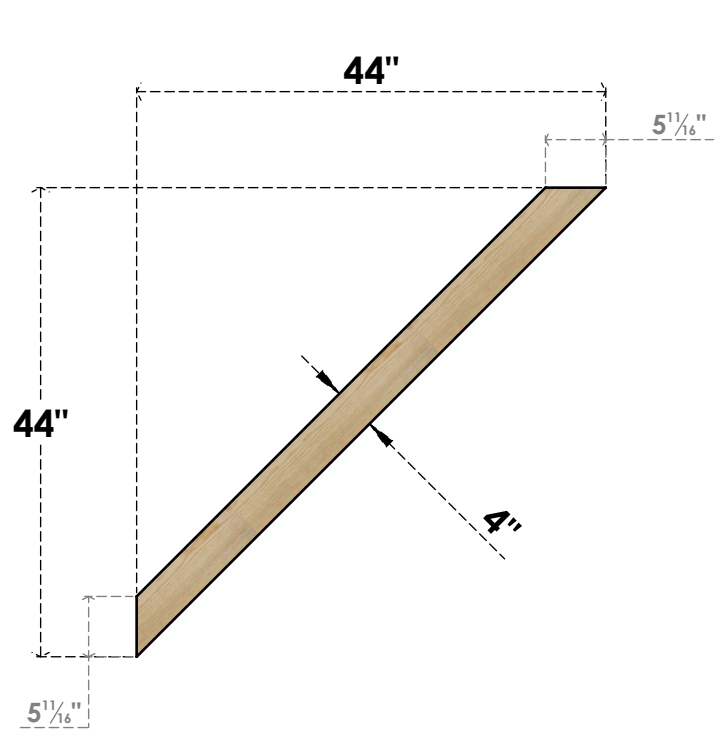

BRC04X44X44TRA00RDF

4"W X 44"D X 44"H TRADITIONAL ROUGH SAWN BRACE, DOUGLAS FIR

SIDE

FRONT

EKENA MILLWORK
 2300 WEST MAIN ST.
 CLARKSVILLE, TX 75426
 TOLL FREE: 866-607-0453
 WWW.EKENAMILLWORK.COM

NOTES

1. INSTALLATION TO BE COMPLETED IN ACCORDANCE WITH MANUFACTURER'S SPECIFICATIONS.
2. DRAWING MAY NOT BE TO SCALE
3. THIS DRAWING IS INTENDED FOR DESIGN AND PLANNING PURPOSES ONLY.
4. ALL INFORMATION CONTAINED HEREIN WAS CURRENT AT THE TIME OF DEVELOPMENT BUT MUST BE REVIEWED AND APPROVED BY THE PRODUCT MANUFACTURER TO BE CONSIDERED ACCURATE.
5. PRODUCTS ARE NOT KILN DRIED. THIS ITEM IS UNIQUE AND WILL CONTAIN THE NATURAL VARIATIONS THAT THE WOOD SPECIES OFFERS. THIS MAY RESULT IN VARIATIONS UP TO 1/4"