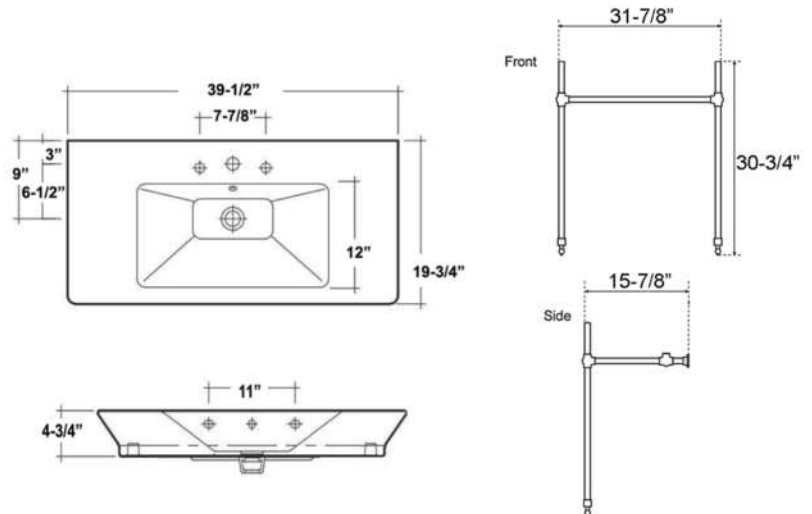

OPULENCE "His" LARGE CONSOLE

Cat. No
963/4WH-XX

Faucet not included

W: 39-1/2"
D: 19-3/8"
H: 35-3/8"

Features:

- ▶ Fine fire clay for durability
- ▶ Brass stand
- ▶ Transitional style
- ▶ Rectangular basin
- ▶ Available pre-drilled for 1-hole faucet (**963WH-XX**) or 8" widespread (**964WH-XX**)
- ▶ Mounting Hardware Included (**T801A**)
- ▶ Pre-drilled overflow hole
- ▶ Available in 6 finishes:

Interior Dimensions:

Basin Interior:	22-3/4" x 12-1/2"
Basin Depth:	4-1/2"
Water depth to overflow	2-5/8"
Side Deck:	8-3/8"
Back of basin to center of faucet:	2-5/8"
Back of basin to center of drain:	9"
Mount holes cc:	11"
Mount bolt height:	33"
Faucet and spout holes:	1-1/4"

Dimensions of fixture are nominal and may vary within the range of tolerances established by ASME Standard A112.19.2.2018. Dimensions and specifications subject to change without notice.