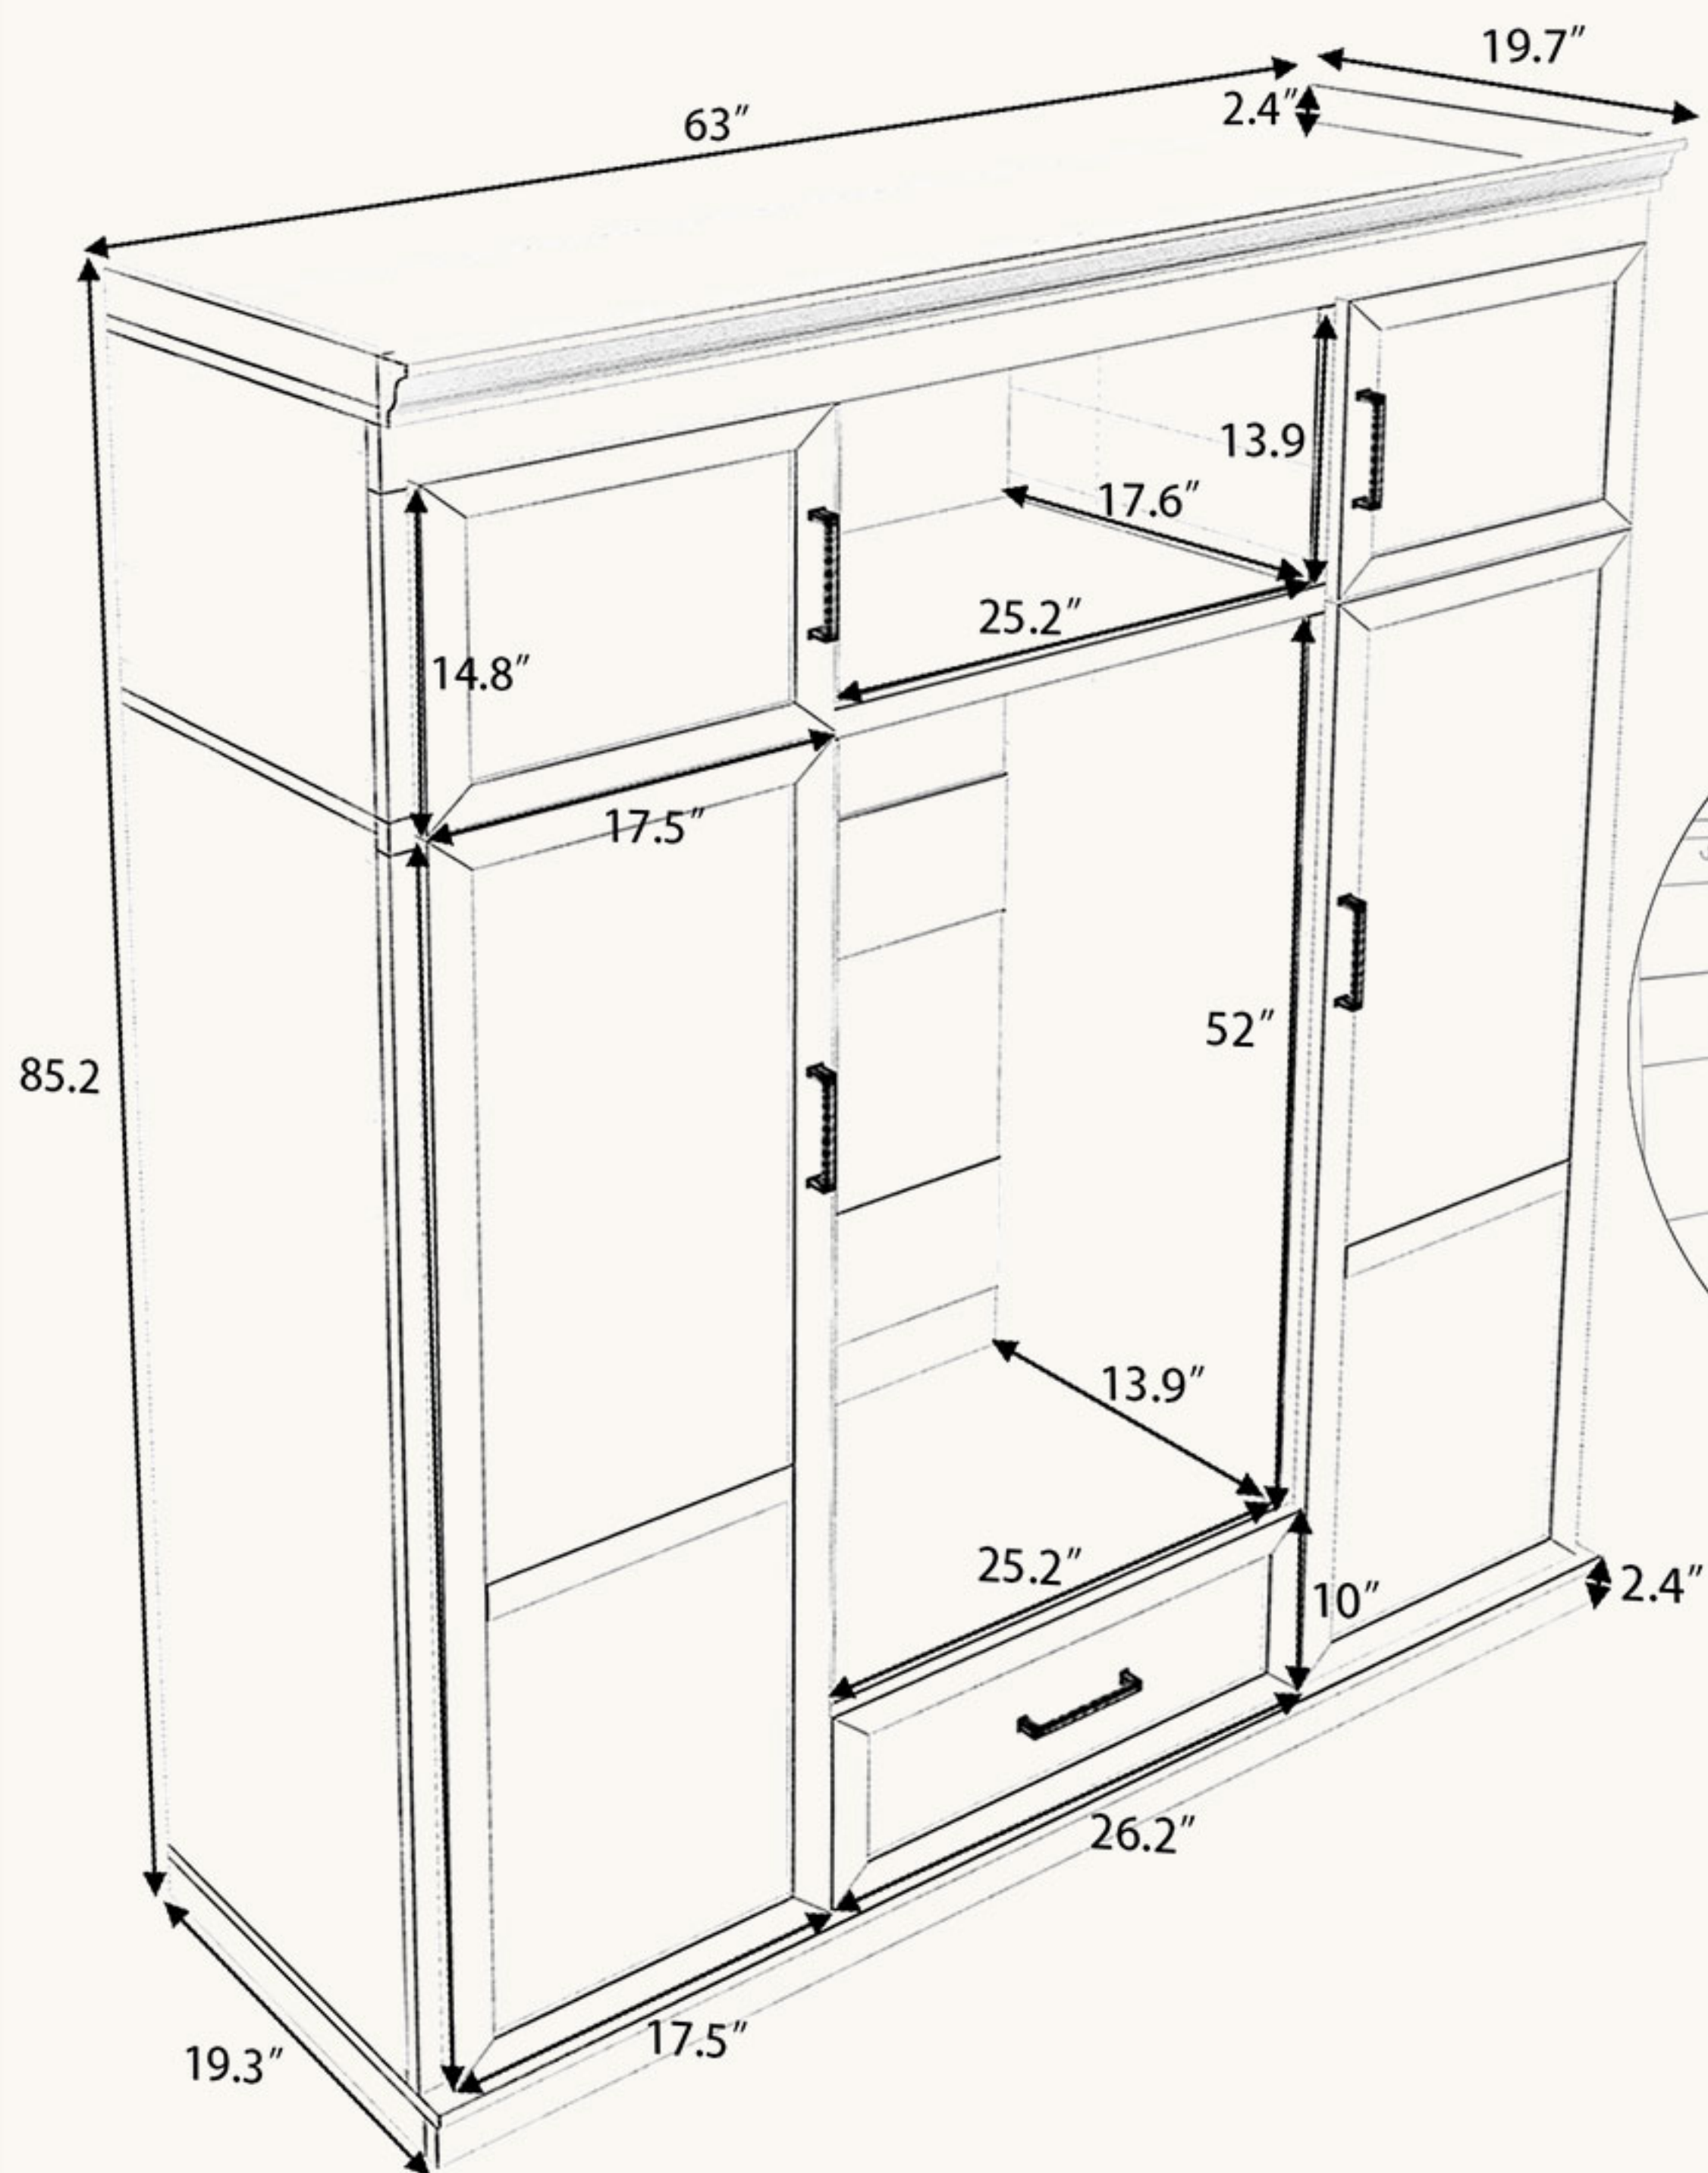

Dimensional Details

Product Dimensions

- Length (in.) :63.00
- Width (in.) :19.70
- Height (in.) :85.20
- Weight (lbs.):211.00

Package Size

- Length (in.) :68.9
- Width (in.) :23
- Height (in.) :13.2
- Weight (lbs.):231.82