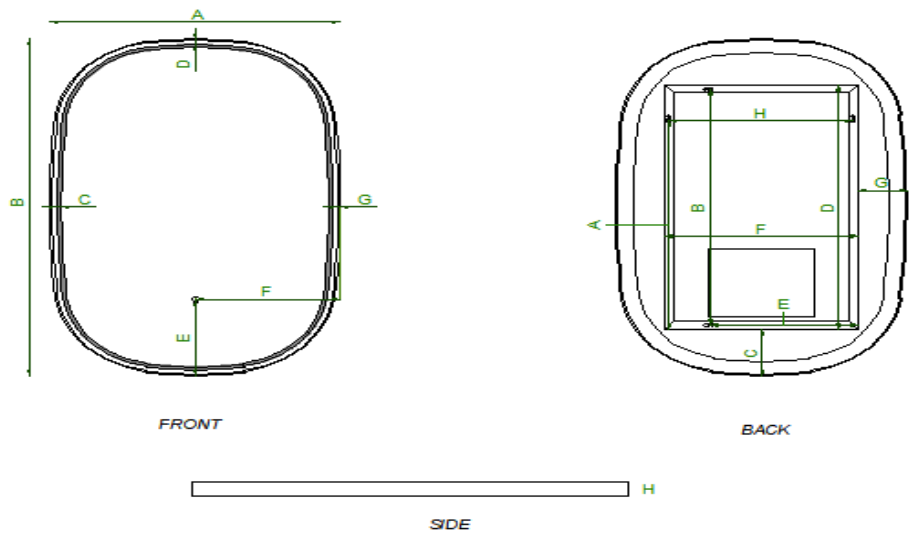

DIMENSIONS

FRONT & SIDE

A	B	C	D	E	F	G	H
36	48	5/16	7/16	8 1/4	18	3/16	1 1/2

BACK

A	B	C	D	E	F	G	H
31 11/16	35 5/8	5 15/16	37 3/8	19 7/8	23 5/8	6 3/16	22 13/16

ICON 3648

b -IVANEES

FEATURES

TECHNICAL INFORMATION

Size	36"x48"
MPN	MR023-GD
SKU	IVA-JAS1021-B-GD
CCT	3000 - 6000K
CRI	>90
Lumens	3060LM
Input Voltage	100-120VAC
LED/ Meter	3.4
Wattage	69W

📞 502 SAMPLE NUMBER

✉ info@ivanees.com

🌐 www.ivanees.com

DIMENSIONS

FRONT & SIDE

A	B	C	D	E	F	G	H
36	48	5/16	7/16	8 1/4	18	3/16	1 1/2

BACK

A	B	C	D	E	F	G	H
31 11/16	35 5/8	5 15/16	37 3/8	19 7/8	23 5/8	6 3/16	22 13/16