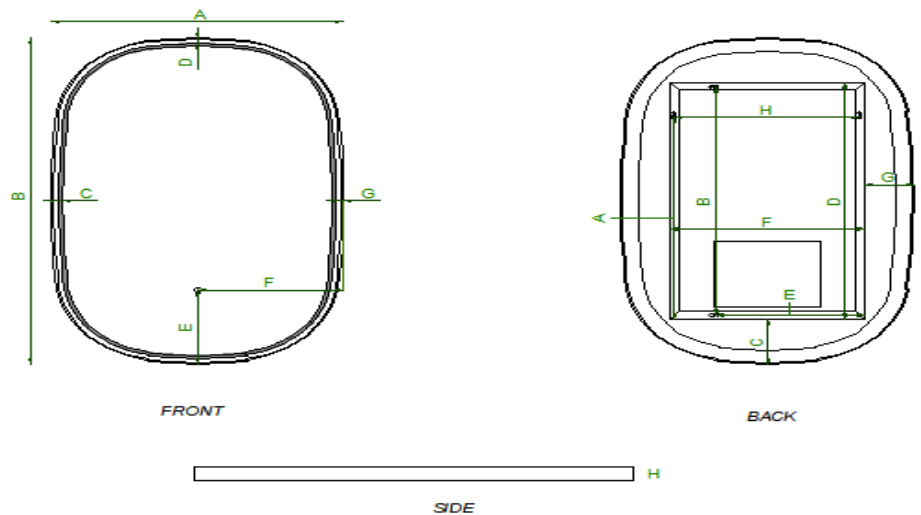

36" x 48" LED Vanity Mirror

ICON 3648

b -IVANEES

FEATURES

- Integrated touch sensor control with memory
- Energy efficient LED lighting 3000-6000K
- CRI 90+
- Integrated Defogger

CONSTRUCTION

- Quality polished edge mirror
- Single phase wire installation, silver backed, copper free
- Construction for surface mounting
- Includes installation hardware

TECHNICAL INFORMATION

Size	36"x48"
MPN	MR023-RG
SKU	IVA-JAS1021-A-RG
CCT	3000 - 6000K
CRI	>90
Lumens	3060LM
Input Voltage	100-120VAC
LED/ Meter	3.4
Wattage	69 W

 502 SAMPLE NUMBER

 info@ivanees.com

 www.ivanees.com

DIMENSIONS

FRONT & SIDE

A	B	C	D	E	F	G	H
36	48	5/16	7/16	8 1/4	18	3/16	1 1/2

BACK

A	B	C	D	E	F	G	H
31 11/16	35 5/8	5 15/16	37 3/8	19 7/8	23 5/8	6 3/16	22 13/16

ICON 3648

b -IVANEES

FEATURES

DIMENSIONS

FRONT & SIDE

A	B	C	D	E	F	G	H
36	48	5/16	7/16	8 1/4	18	3/16	1 1/2

BACK

A	B	C	D	E	F	G	H
31 11/16	35 5/8	5 15/16	37 3/8	19 7/8	23 5/8	6 3/16	22 13/16