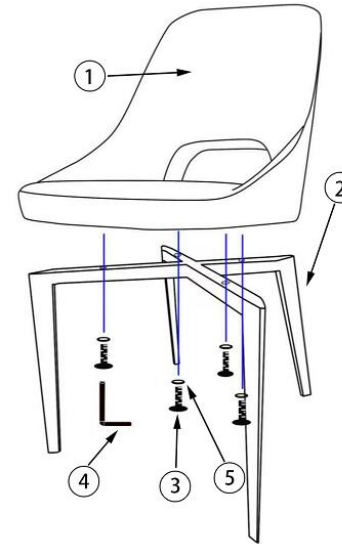

ASSEMBLY INSTRUCTIONS.

DINING CHAIR LIGHT GREY

THANK YOU FOR YOUR PURCHASE!

PARTS AND HARDWARE.

1 SEAT x 1

2 LEG x 1

3 BOLT M6-45 x 4

4 ALLEN KEY M4 x 1

5 FLAT WASHER x 4

NOTES.

Thank you for purchasing this quality product! Be sure to check all packing material carefully for small part that may have come loose inside the carton during shipping.

CAUTION: The item is heavy, assembly should be performed by two people.

STEP 1.

STEP 2.