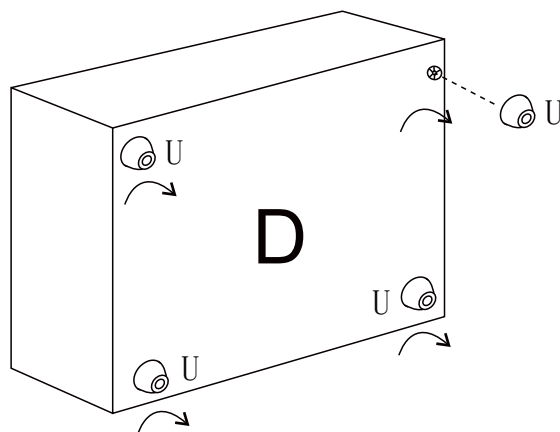

# PARTS LIST WF323293

NO	DESCRIPTION	SKETCH	QTY
D	Comer seat frame		1
M	Corner seat bag		1
L	Loveseat bag		2
N	Single seat bag		1
O	Ottoman bag		1
Q	Right corner seat pillow		1

DIAGRAM1: 1. Please wear gloves before installation.  
2. Screw legs (Part U\*20PCS) to the bottom of Right loveseat frame(Part B),Left loveseat frame (Part C),Comer seat frame(Part D),Single seat frame (Part E),Ottoman seat frame(Part F).