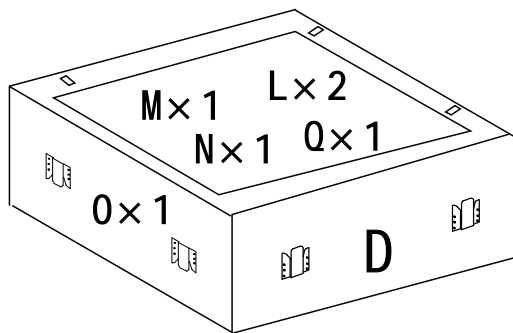

# PARTS LIST WF323293

NO	DESCRIPTION	SKETCH	QTY
D	Comer seat frame		1
M	Corner seat bag		1
L	Loveseat bag		2
N	Single seat bag		1
O	Ottoman bag		1
Q	Right corner seat pillow		1

DIAGRAM1: 1. Please wear gloves before installation.  
2. Screw legs (Part U\*20PCS) to the bottom of Right loveseat frame(Part B),Left loveseat frame (Part C),Comer seat frame(Part D),Single seat frame (Part E),Ottoman seat frame(Part F).