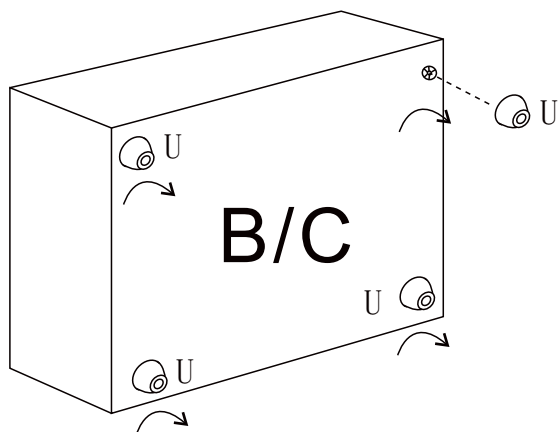

# PARTS LIST WF323293

NO	DESCRIPTION	SKETCH	QTY
D	Comer seat frame		1
M	Corner seat bag		1
L	Loveseat bag		2
N	Single seat bag		1
O	Ottoman bag		1
Q	Right corner seat pillow		1

DIAGRAM1: 1. Please wear gloves before installation.  
2. Screw legs (Part U\*20PCS) to the bottom of Right loveseat frame(Part B),Left loveseat frame (Part C),Comer seat frame(Part D),Single seat frame (Part E),Ottoman seat frame(Part F).