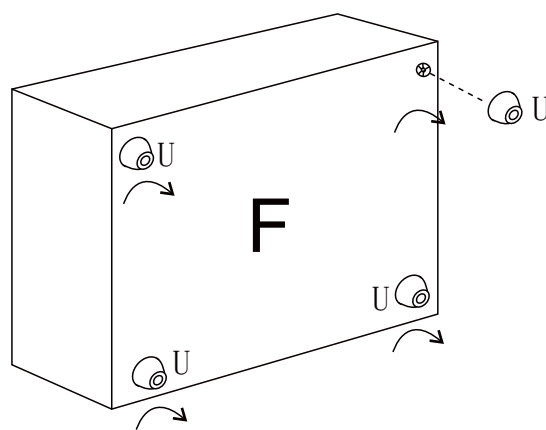

# PARTS LIST WF323293

NO	DESCRIPTION	SKETCH	QTY
D	Comer seat frame		1
M	Corner seat bag		1
L	Loveseat bag		2
N	Single seat bag		1
O	Ottoman bag		1
Q	Right corner seat pillow		1

DIAGRAM1: 1. Please wear gloves before installation.  
2. Screw legs (Part U\*20PCS) to the bottom of Right loveseat frame(Part B),Left loveseat frame (Part C),Comer seat frame(Part D),Single seat frame (Part E),Ottoman seat frame(Part F).