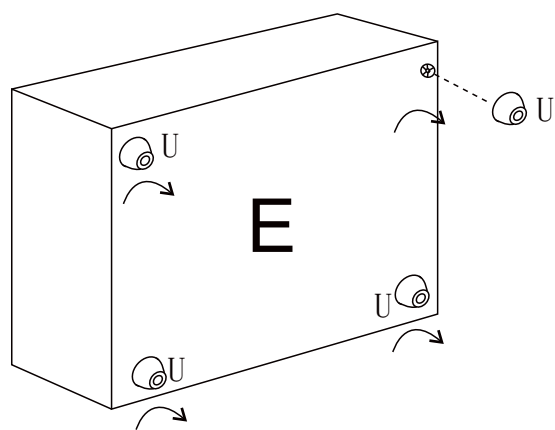

# PARTS LIST WF323293

NO	DESCRIPTION	SKETCH	QTY
D	Comer seat frame		1
M	Corner seat bag		1
L	Loveseat bag		2
N	Single seat bag		1
O	Ottoman bag		1
Q	Right corner seat pillow		1

DIAGRAM1: 1. Please wear gloves before installation.  
2. Screw legs (Part U\*20PCS) to the bottom of Right loveseat frame(Part B),Left loveseat frame (Part C),Comer seat frame(Part D),Single seat frame (Part E),Ottoman seat frame(Part F).