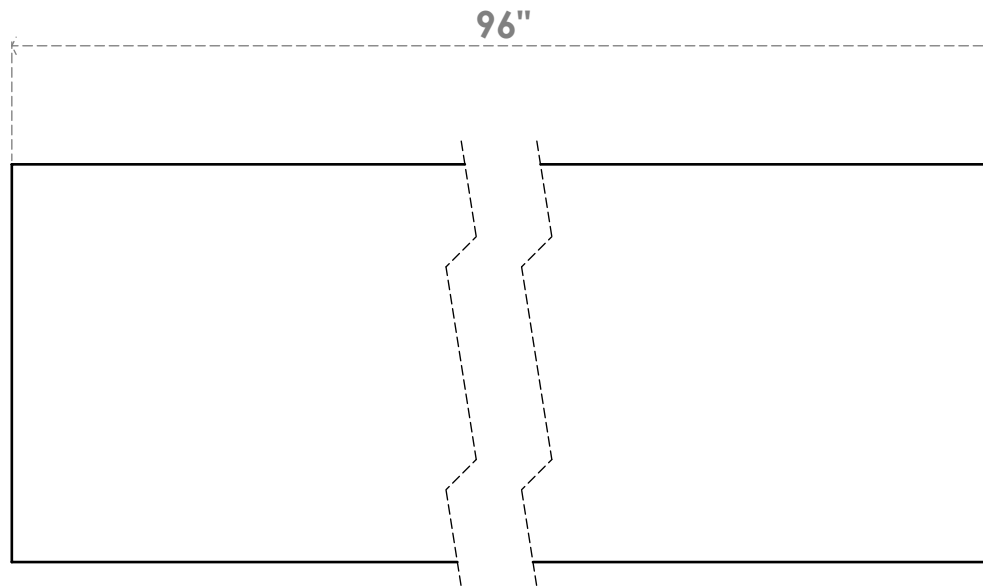

**ITEM NUMBER: S4S1X8X96SWPV**

7 1/4"W X 3/4"T X 96"L S4S BOARD, PVC

FRONT PROFILE

SIDE PROFILE

EKENA MILLWORK  
2300 WEST MAIN ST.  
CLARKSVILLE, TX 75426  
TOLL FREE: 866-607-0453  
WWW.EKENAMILLWORK.COM