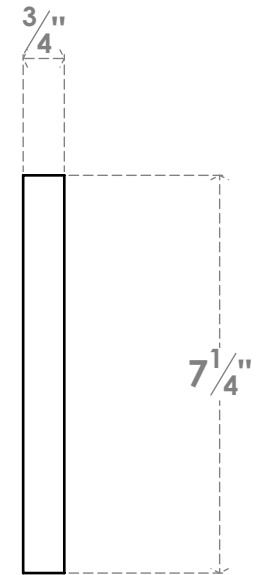

**ITEM NUMBER: S4S1X8X96SWPV**

7 1/4"W X 3/4"T X 96"L S4S BOARD, PVC

FRONT PROFILE

SIDE PROFILE

EKENA MILLWORK  
2300 WEST MAIN ST.  
CLARKSVILLE, TX 75426  
TOLL FREE: 866-607-0453  
WWW.EKENAMILLWORK.COM

NOTES

1. INSTALLATION TO BE COMPLETED IN ACCORDANCE WITH MANUFACTURER'S SPECIFICATIONS.
2. DRAWING MAY NOT BE TO SCALE
3. THIS DRAWING IS INTENDED FOR DESIGN AND PLANNING PURPOSES ONLY.
4. ALL INFORMATION CONTAINED HEREIN WAS CURRENT AT THE TIME OF DEVELOPMENT BUT MUST BE REVIEWED AND APPROVED BY THE PRODUCT MANUFACTURER TO BE CONSIDERED ACCURATE.