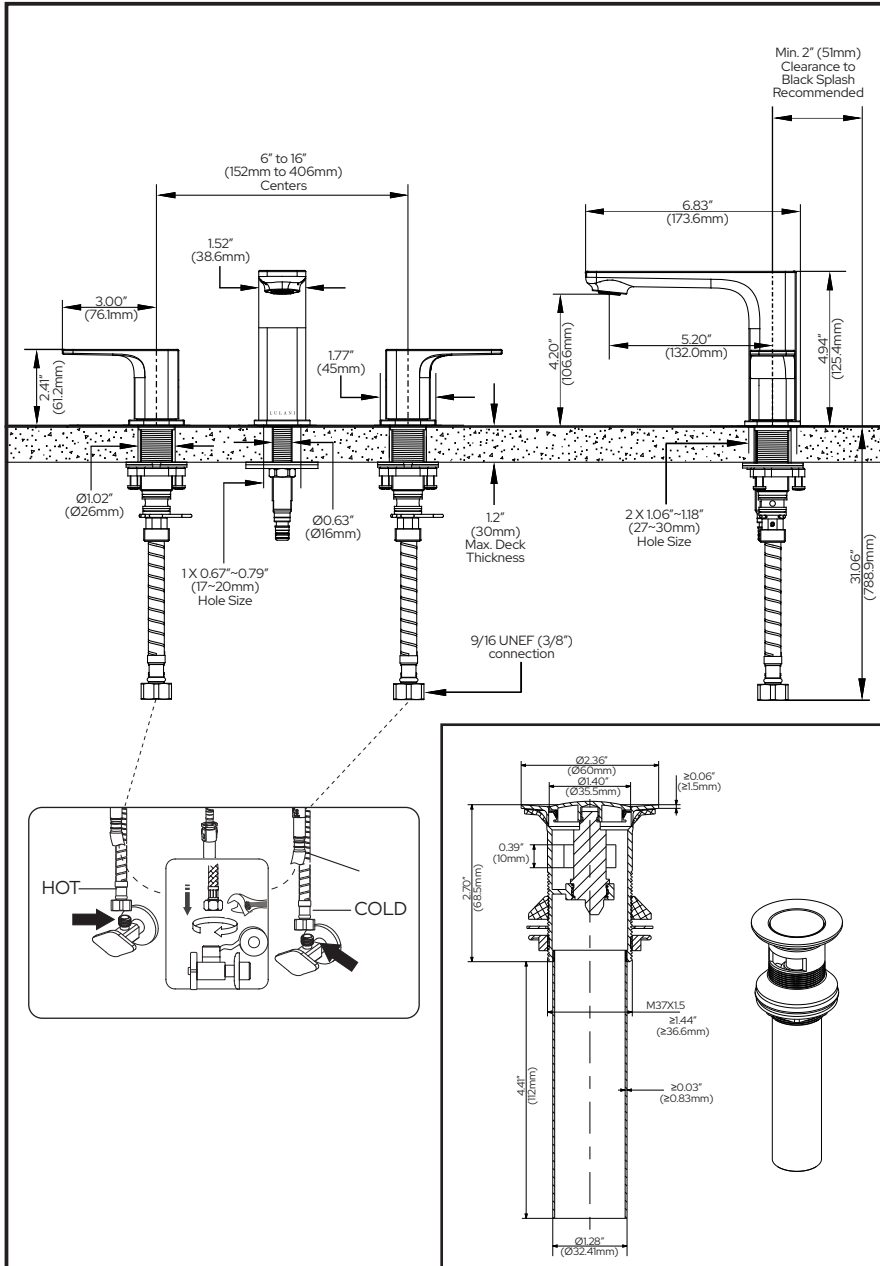

▲ Designate proper finish suffix

Lulani reserves the right (1) to make changes in specifications and materials, and (2) to change or discontinue models, both without notice or obligation. Dimensions are for reference only. See current full-line price book or www.lulani.com for finish options and product availability.