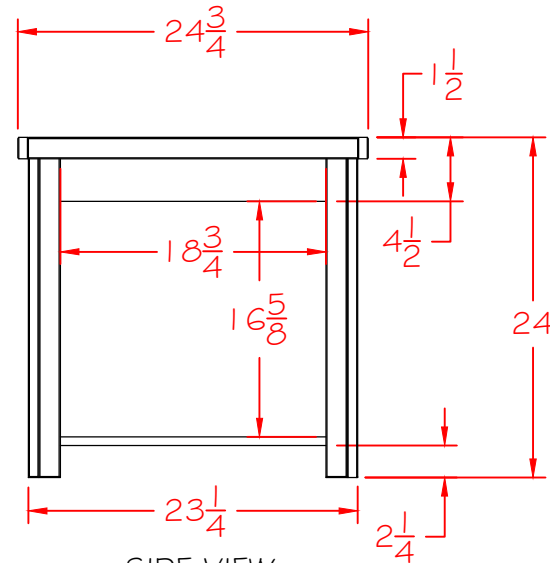

DESCRIPTION: END TABLE

WIDTH: 24"

HEIGHT: 24"

DEPTH: 24 3/4"

TOP STAIN

BASE COLOR

FRONT VIEW

SIDE VIEW