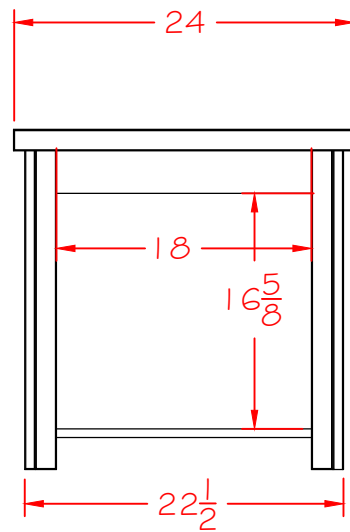

DESCRIPTION: END TABLE

WIDTH: 24"

HEIGHT: 24"

DEPTH: 24 3/4"

TOP STAIN

BASE COLOR

FRONT VIEW

SIDE VIEW