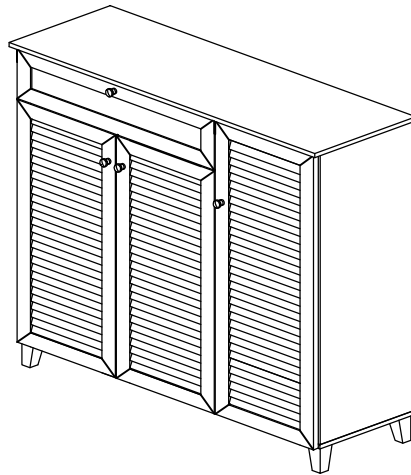

Assembly Instruction

Part List

Hardware List			
1		8x25mm Dowel	27Pcs
2		(15MM) Titus Mini Fix	9Sets
3		M3.5x15mm Screw	4Pcs
4		M4x38mm Screw	17Pcs
5		M7x40mm Screw	5Pcs
6		TP 10#x1/2" Screw	24Pcs
7		Hinges (012)F	6Sets
8		M5x16 Shelf Support	36Pcs
9		Drawer Slide = 300mm	1Set