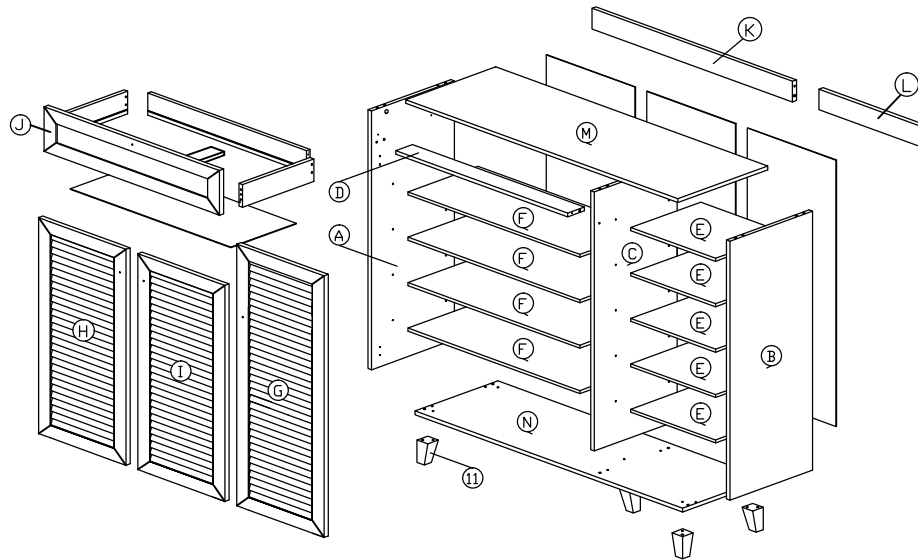

Assembly Instruction

Part List

Hardware List			
1		8x25mm Dowel	27Pcs
2		(15MM) Titus Mini Fix	9Sets
3		M3.5x15mm Screw	4Pcs
4		M4x38mm Screw	17Pcs
5		M7x40mm Screw	5Pcs
6		TP 10#x1/2" Screw	24Pcs
7		Hinges (012)F	6Sets
8		M5x16 Shelf Support	36Pcs
9		Drawer Slide = 300mm	1Set