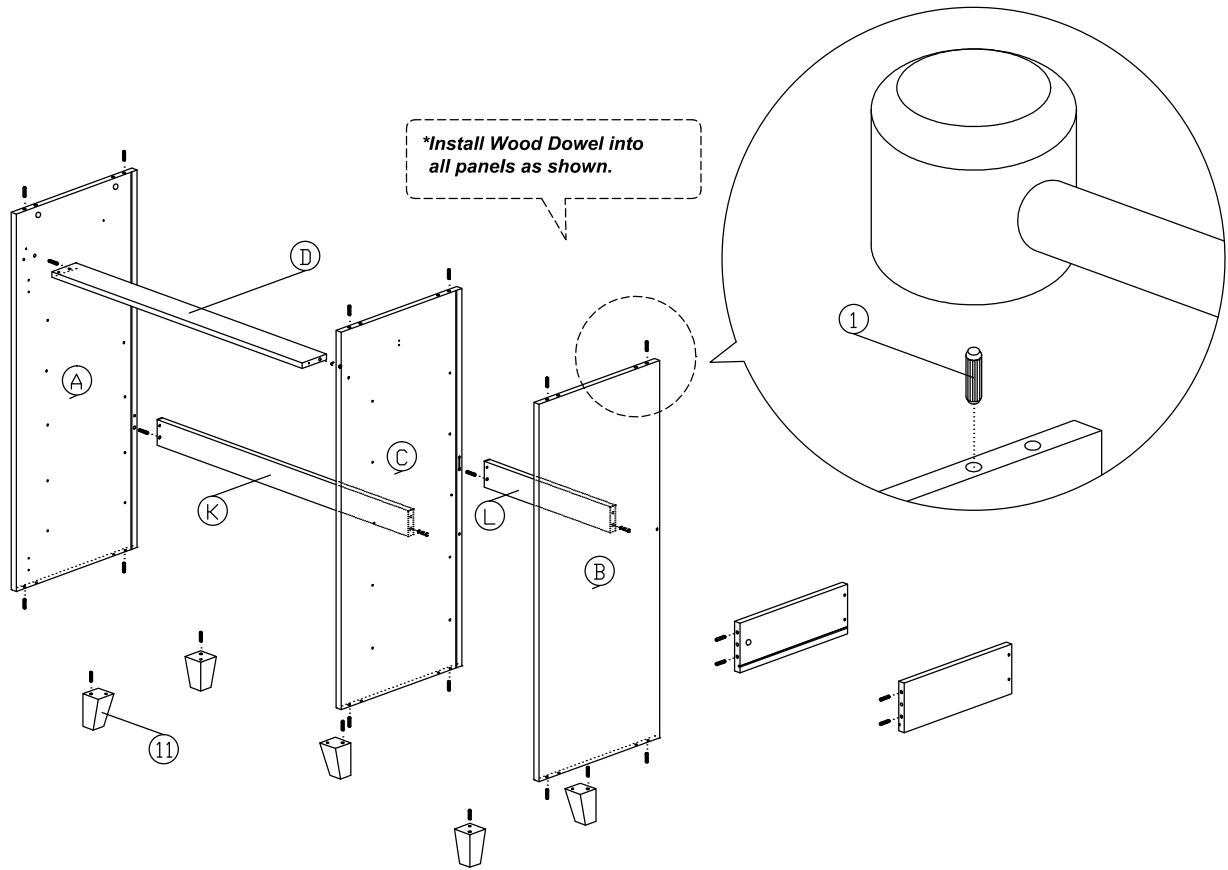

Assembly Instruction

Step 1