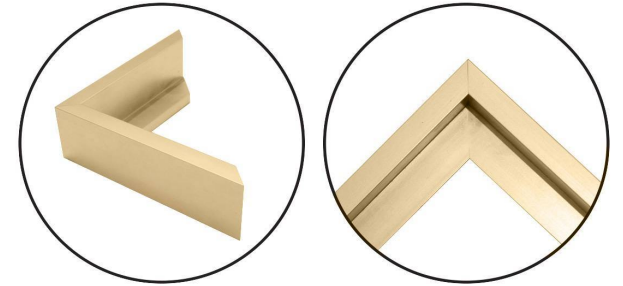

WENDOVER ART GROUP

ITEM NUMBER : **WLA2150**

TITLE : **Fine Line to Dine**

OUTWARD DIMENSION (W X H) : **49.5" x 49.5"**

FRAME (WIDTH X DEPTH) : **M1110 | 0.63" x 2.13"**

FRAME FINISH : **Floater Frame**

Champagne Gold

DESCRIPTION :

Giclee on Canvas, Gallery Wrapped, Artist Enhanced