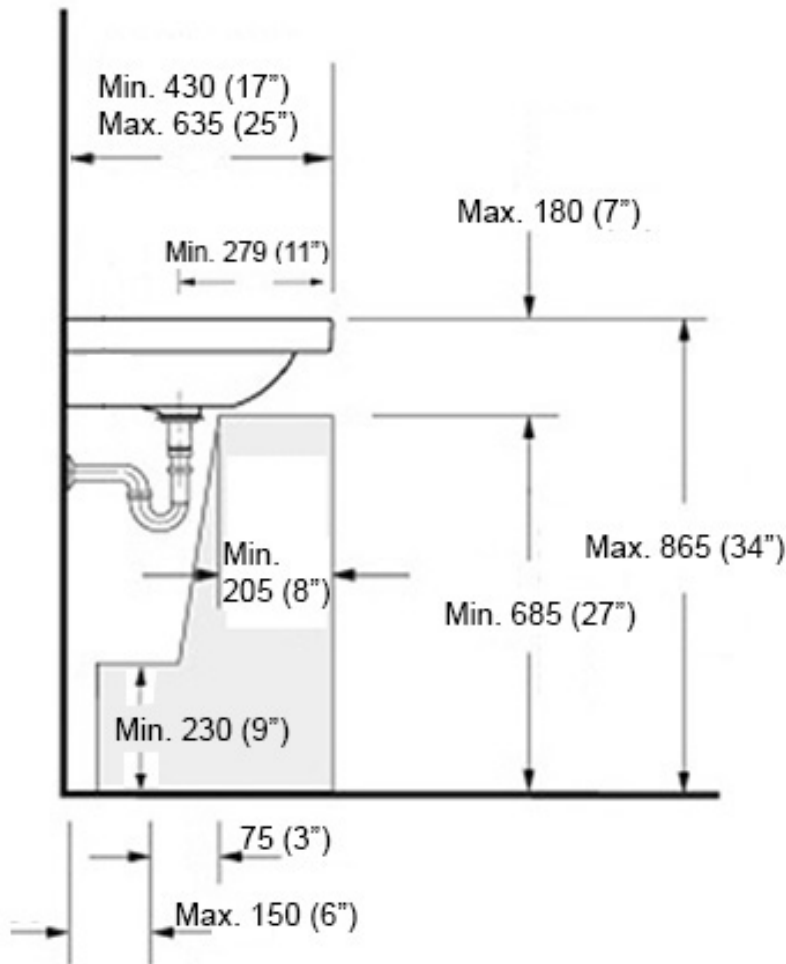

Codes & Standards:

- ADA Compliant

* WS Bath Collections reserves the right to revise dimensions or information on this sheet without notice

Collection |
Luxury

Model |
Luxury 50

Dimensions Metric

1 inch = 2.54 cm

Dimensions Metric
 1 inch = 2.54 cm
 1 inch = 25.4 mm

1051 Lea Drive - Collegeville, PA 19426
 Tel. 215 513 9400 - Fax 610 831 0215
www.ws bathcollections.com - info@ws bathcollections.com

We recommend the following items that work with your sink.

Collection
Luxury

Model |
Luxury 50

Dimensions Metric
1 inch = 2.54 cm
1 inch = 25.4 mm

WS®
BATH
COLLECTIONS

1051 Lea Drive - Collegeville, PA 19426
Tel. 215 513 9400 - Fax 610 831 0215

www.ws bathcollections.com - info@ws bathcollections.com

Recommended ADA Installation

Note: ADA Compliant when installed in accordance with ADA guidelines

Collection
Luxury

Model |
Luxury 50

Dimensions Metric

1 inch = 2.54 cm
1 inch = 25.4 mm

1051 Lea Drive - Collegeville, PA 19426
Tel. 215 513 9400 - Fax 610 831 0215
www.ws bathcollections.com - info@ws bathcollections.com