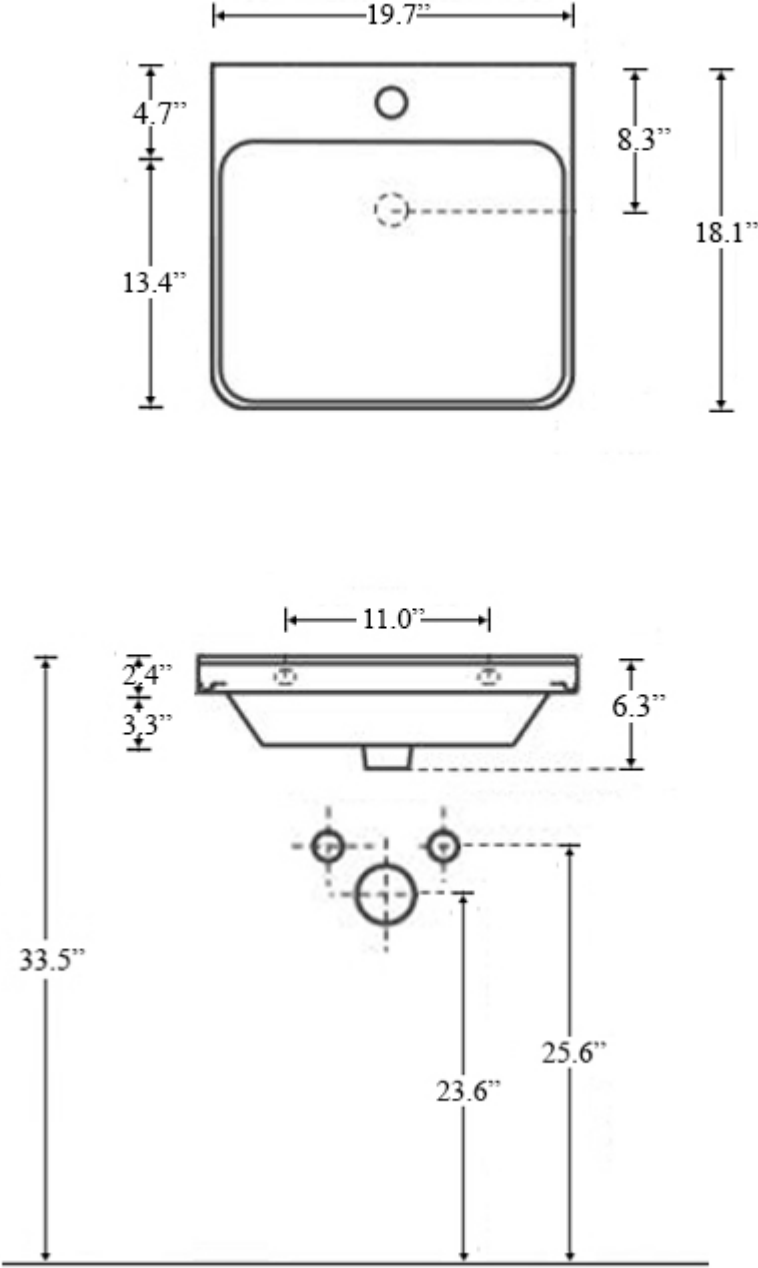

Codes & Standards:

- ADA Compliant

* WS Bath Collections reserves the right to revise dimensions or information on this sheet without notice

Collection |
Luxury

Model |
Luxury 50

Dimensions Metric

1 inch = 2.54 cm

1 inch = 25.4 mm

WS[®]
BATH
COLLECTIONS

1051 Lea Drive - Collegeville, PA 19426
Tel. 215 513 9400 - Fax 610 831 0215

www.ws bathcollections.com - info@ws bathcollectins.com

Collection
Luxury

Model |
Luxury 50

Dimensions Metric
 1 inch = 2.54 cm
 1 inch = 25.4 mm

1051 Lea Drive - Collegeville, PA 19426
 Tel. 215 513 9400 - Fax 610 831 0215
www.ws bathcollections.com - info@ws bathcollections.com

We recommend the following items that work with your sink.

Collection
Luxury

Model |
Luxury 50

Dimensions Metric
1 inch = 2.54 cm
1 inch = 25.4 mm

WS®
BATH
COLLECTIONS

1051 Lea Drive - Collegeville, PA 19426
Tel. 215 513 9400 - Fax 610 831 0215

www.ws bathcollections.com - info@ws bathcollections.com