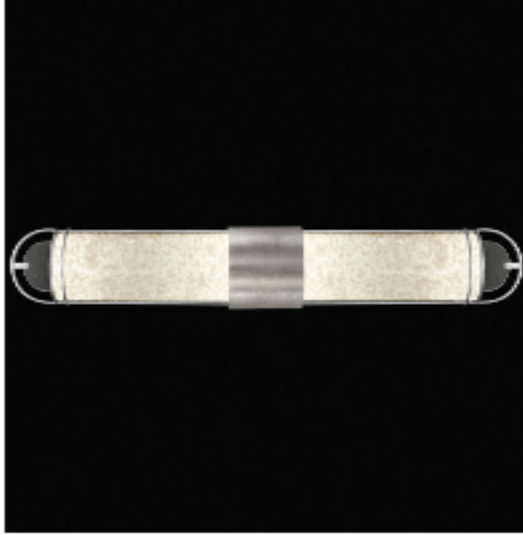

BOND 35" W BATH BAR

DESCRIPTION

Luxury LED bath fixture featuring illuminated cylinders formed by handcrafted glass set within a silhouette, beautifully lit from within, spanning space vertically or horizontally. Shown in our standard Silver Leaf finish with "Bahama Sand" opaline white glass capturing a natural micro pebble finish, reminiscent of shells in the sand.

MODEL NUMBER

915050-42

DIMENSIONS

5.4" H x 35.3" W x 3.5" D (13.72 cm x 89.66 cm x 8.89 cm)

NET WEIGHT

15 lbs., 6.8 kgs

ELECTRICAL

US Bulb: Integrated LED, 6.5W

INTL Bulb: Integrated LED, 6.5W

(QTY 2)

Additional Product Info

Made in the USA