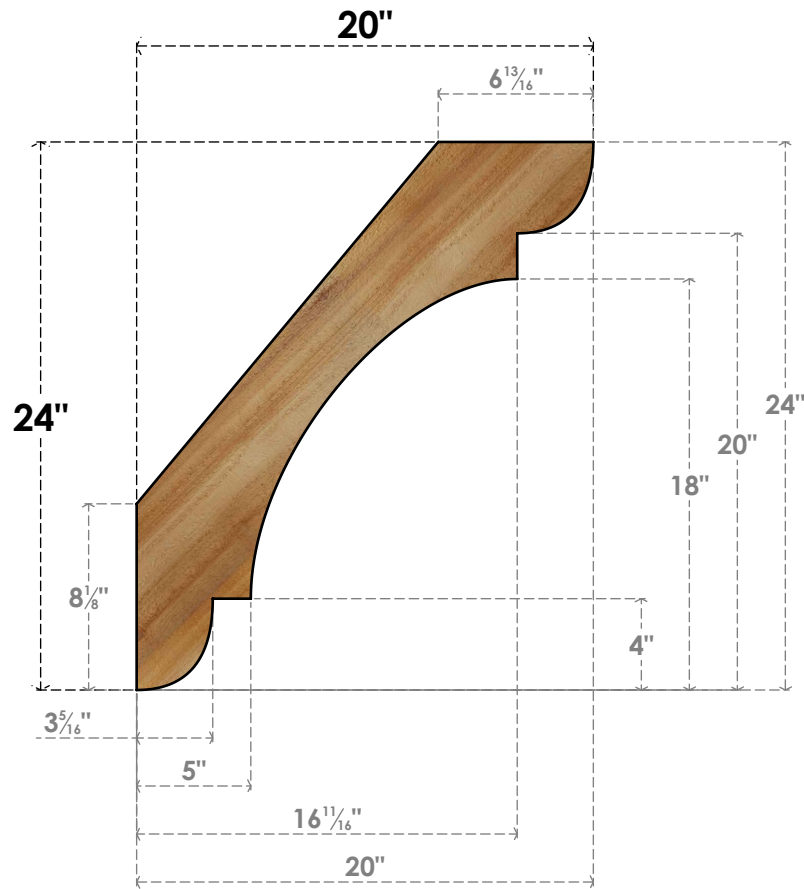

BRC06X20X24OLY00RWR

6"W X 20"D X 24"H OLYMPIC ROUGH SAWN BRACE, WESTERN RED CEDAR

SIDE

FRONT

EKENA MILLWORK
 2300 WEST MAIN ST.
 CLARKSVILLE, TX 75426
 TOLL FREE: 866-607-0453
 WWW.EKENAMILLWORK.COM

NOTES

1. INSTALLATION TO BE COMPLETED IN ACCORDANCE WITH MANUFACTURER'S SPECIFICATIONS.
2. DRAWING MAY NOT BE TO SCALE
3. THIS DRAWING IS INTENDED FOR DESIGN AND PLANNING PURPOSES ONLY.
4. ALL INFORMATION CONTAINED HEREIN WAS CURRENT AT THE TIME OF DEVELOPMENT BUT MUST BE REVIEWED AND APPROVED BY THE PRODUCT MANUFACTURER TO BE CONSIDERED ACCURATE.
5. PRODUCTS ARE NOT KILN DRIED. THIS ITEM IS UNIQUE AND WILL CONTAIN THE NATURAL VARIATIONS THAT THE WOOD SPECIES OFFERS. THIS MAY RESULT IN VARIATIONS UP TO 1/4"