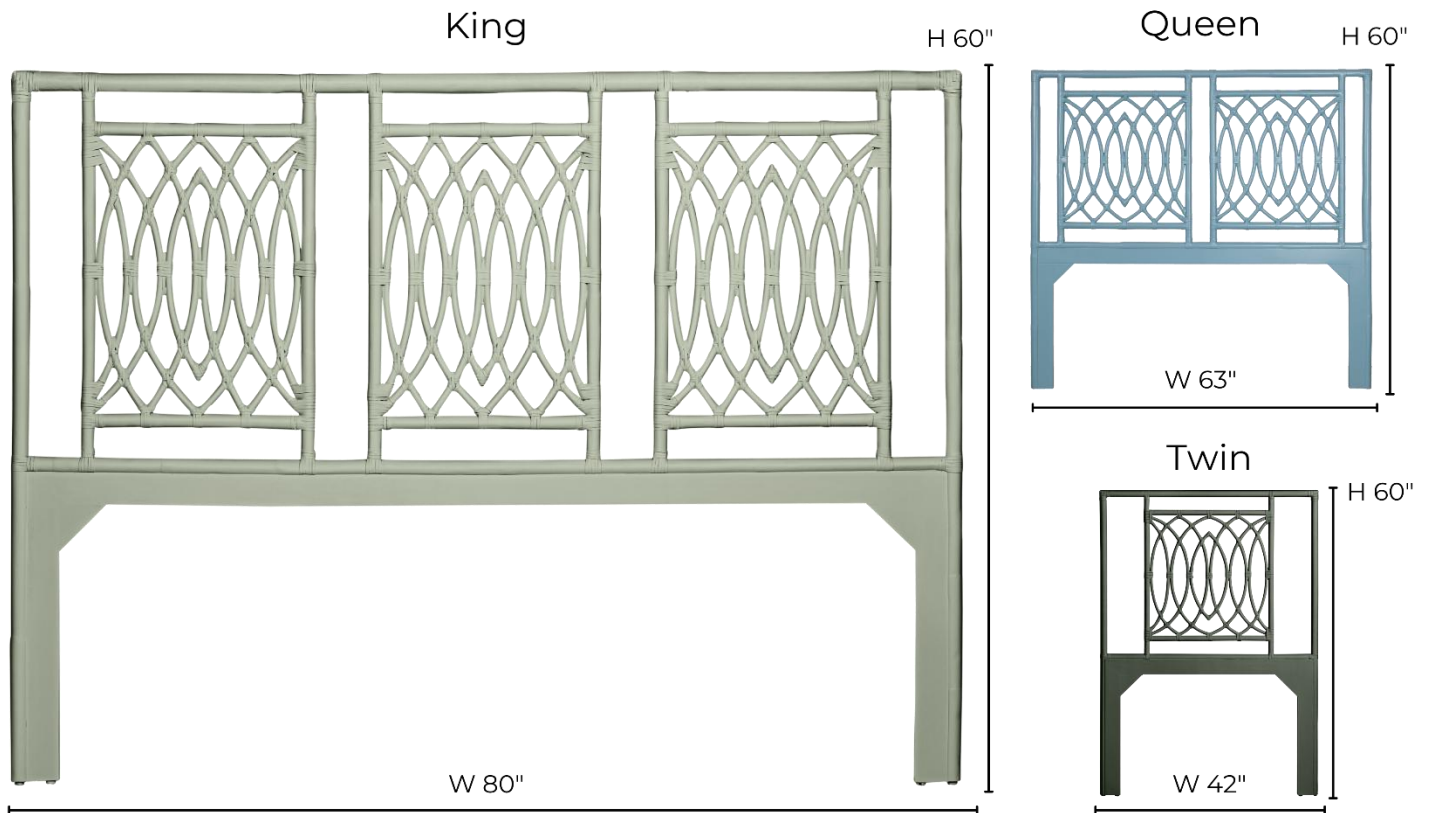

# HASKINS HEADBOARD

For Indoor Use Only

## DIMENSIONS

**King:** W80" x H60"

**Queen:** W63" x H60"

**Twin:** W42" x H60"

**Floor to bottom of first rattan pole:** 23.5"

**Approximate product weight:**

Twin 20 lbs., Queen 30 lbs., King 40 lbs.