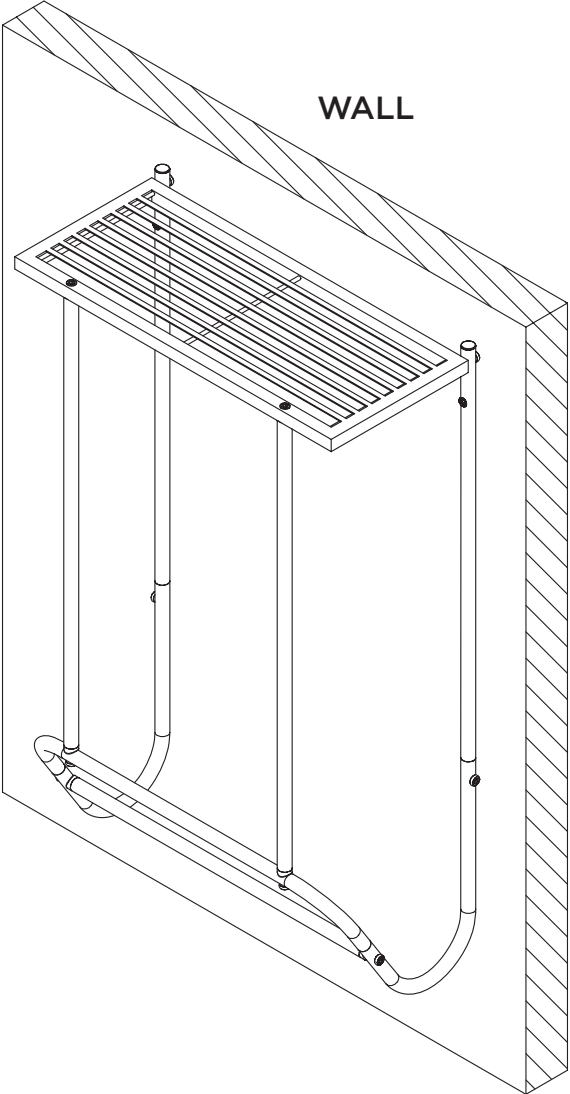

BTH-09098

wall-mount towel holder

15 in L x 7 in W x 25 in H

PARTS LIST

PART/ILLUSTRATION	(QTY)	DESCRIPTION
A 	(2)	back vertical supports
B 	(2)	front vertical supports
C 	(1)	right vertical support bar
D 	(1)	left vertical support bar
E 	(1)	horizontal bar
F 	(1)	front horizontal bar
G 	(1)	shelf

PARTS LIST

PART/ILLUSTRATION	(QTY)	DESCRIPTION
H 	(6)	long round hex screws
I 	(2)	short round hex screws
J 	(2)	flat screws
K 	(2)	wall screws
L 	(2)	wall anchors
M 	(4)	spacers
N 	(1)	hex/philips screw driver

ASSEMBLY

1

ASSEMBLY

2

ASSEMBLY

3

ASSEMBLY

4