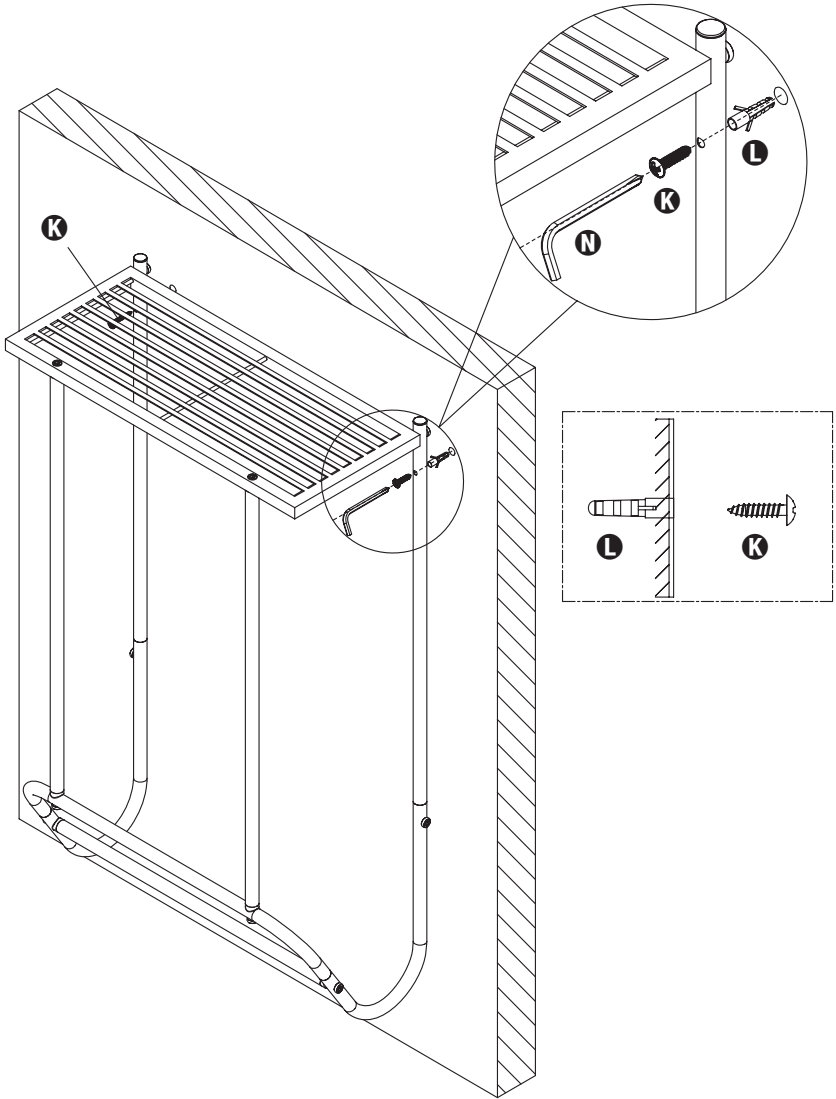

BTH-09098

wall-mount towel holder

15 in L x 7 in W x 25 in H

PARTS LIST

PART/ILLUSTRATION	(QTY)	DESCRIPTION
A 	(2)	back vertical supports
B 	(2)	front vertical supports
C 	(1)	right vertical support bar
D 	(1)	left vertical support bar
E 	(1)	horizontal bar
F 	(1)	front horizontal bar
G 	(1)	shelf

PARTS LIST

PART/ILLUSTRATION	(QTY)	DESCRIPTION
H 	(6)	long round hex screws
I 	(2)	short round hex screws
J 	(2)	flat screws
K 	(2)	wall screws
L 	(2)	wall anchors
M 	(4)	spacers
N 	(1)	hex/philips screw driver

ASSEMBLY

1

ASSEMBLY

2

ASSEMBLY

3

ASSEMBLY

4