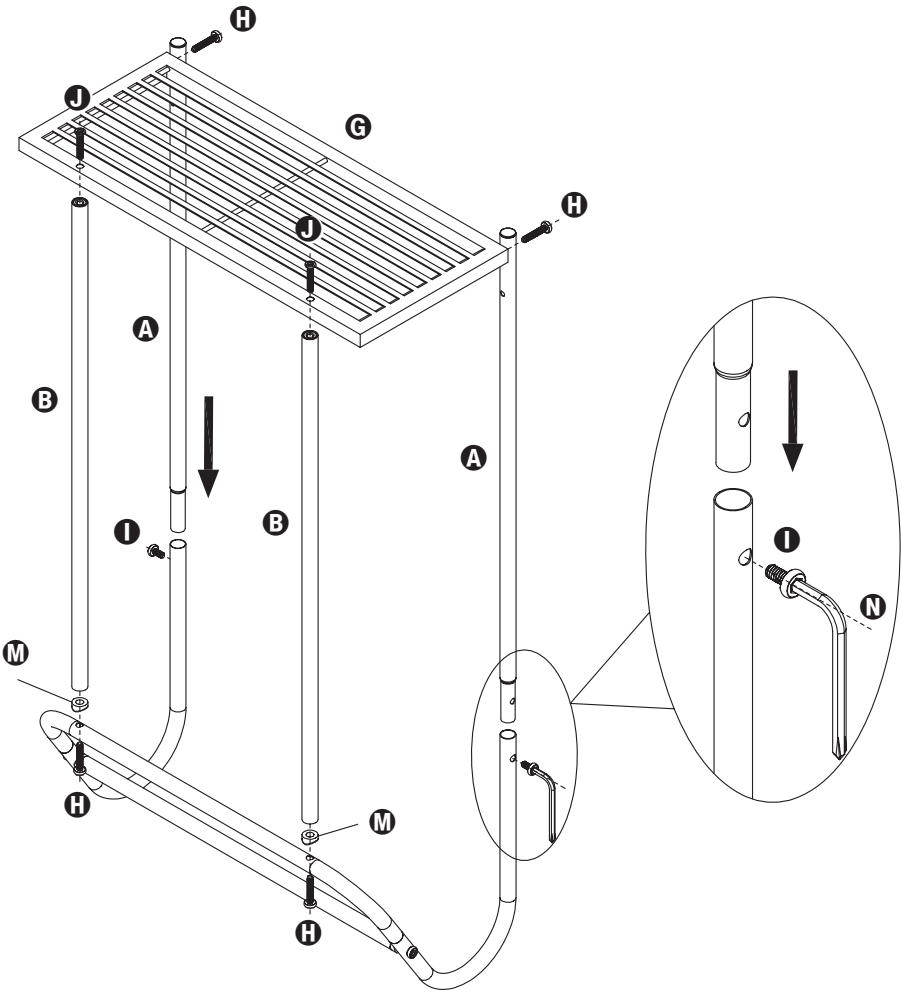

BTH-09098

wall-mount towel holder

15 in L x 7 in W x 25 in H

PARTS LIST

PART/ILLUSTRATION	(QTY)	DESCRIPTION
A 	(2)	back vertical supports
B 	(2)	front vertical supports
C 	(1)	right vertical support bar
D 	(1)	left vertical support bar
E 	(1)	horizontal bar
F 	(1)	front horizontal bar
G 	(1)	shelf

PARTS LIST

PART/ILLUSTRATION	(QTY)	DESCRIPTION
H 	(6)	long round hex screws
I 	(2)	short round hex screws
J 	(2)	flat screws
K 	(2)	wall screws
L 	(2)	wall anchors
M 	(4)	spacers
N 	(1)	hex/philips screw driver

ASSEMBLY

1

ASSEMBLY

2

ASSEMBLY

3

ASSEMBLY

4