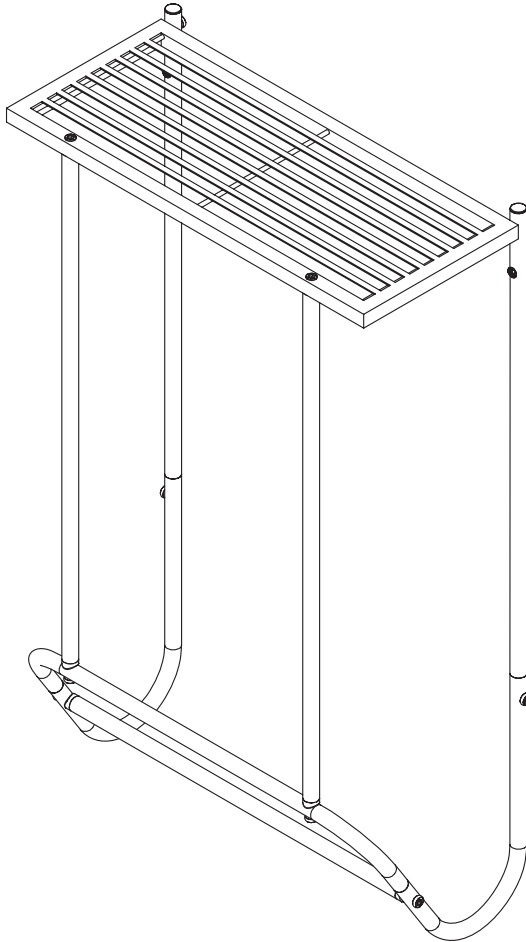

BTH-09098

wall-mount towel holder

15 in L x 7 in W x 25 in H

PARTS LIST

PART/ILLUSTRATION	(QTY)	DESCRIPTION
A 	(2)	back vertical supports
B 	(2)	front vertical supports
C 	(1)	right vertical support bar
D 	(1)	left vertical support bar
E 	(1)	horizontal bar
F 	(1)	front horizontal bar
G 	(1)	shelf

PARTS LIST

PART/ILLUSTRATION	(QTY)	DESCRIPTION
H 	(6)	long round hex screws
I 	(2)	short round hex screws
J 	(2)	flat screws
K 	(2)	wall screws
L 	(2)	wall anchors
M 	(4)	spacers
N 	(1)	hex/philips screw driver

ASSEMBLY

1

ASSEMBLY

2

ASSEMBLY

3

ASSEMBLY

4