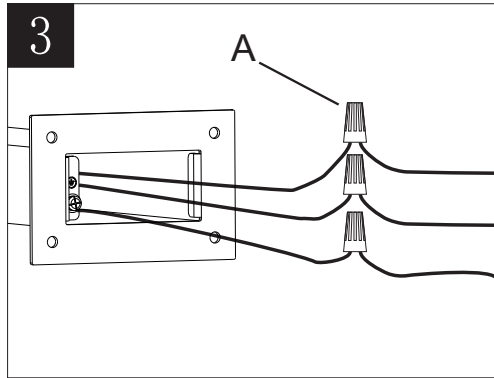

A	B	C
	 Wire Nut Qty. 3	 Screw Qty. 4	 Plastic expansion Qty. 4

Inowel Lighting Inc
16803 Ventura Blvd
Suit #360, Encino
CA 91436
info@inowel.com
www.inowel.com

Scan the QR code and register on our official website to get an additional 12 months warranty

www.inowel.com/services