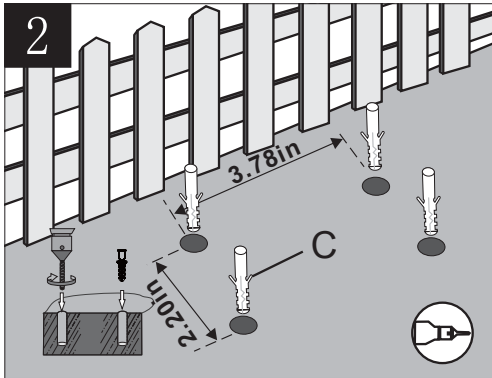

A	B	C
	 Wire Nut Qty. 3	 Screw Qty. 4	 Plastic expansion Qty. 4

Inowel Lighting Inc
16803 Ventura Blvd
Suit #360, Encino
CA 91436
info@inowel.com
www.inowel.com

Scan the QR code and register on our official website to get an additional 12 months warranty

www.inowel.com/services