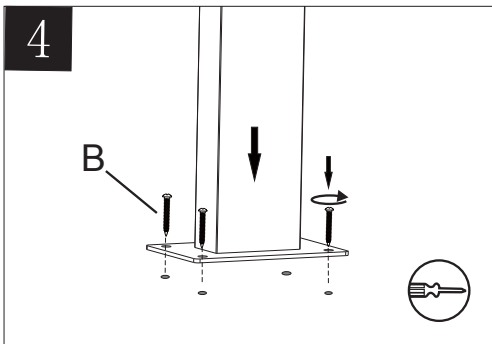

A	B	C
	 Wire Nut Qty. 3	 Screw Qty. 4	 Plastic expansion Qty. 4

Inowel Lighting Inc
16803 Ventura Blvd
Suit #360, Encino
CA 91436
info@inowel.com
www.inowel.com

Scan the QR code and register on our official website to get an additional 12 months warranty

www.inowel.com/services