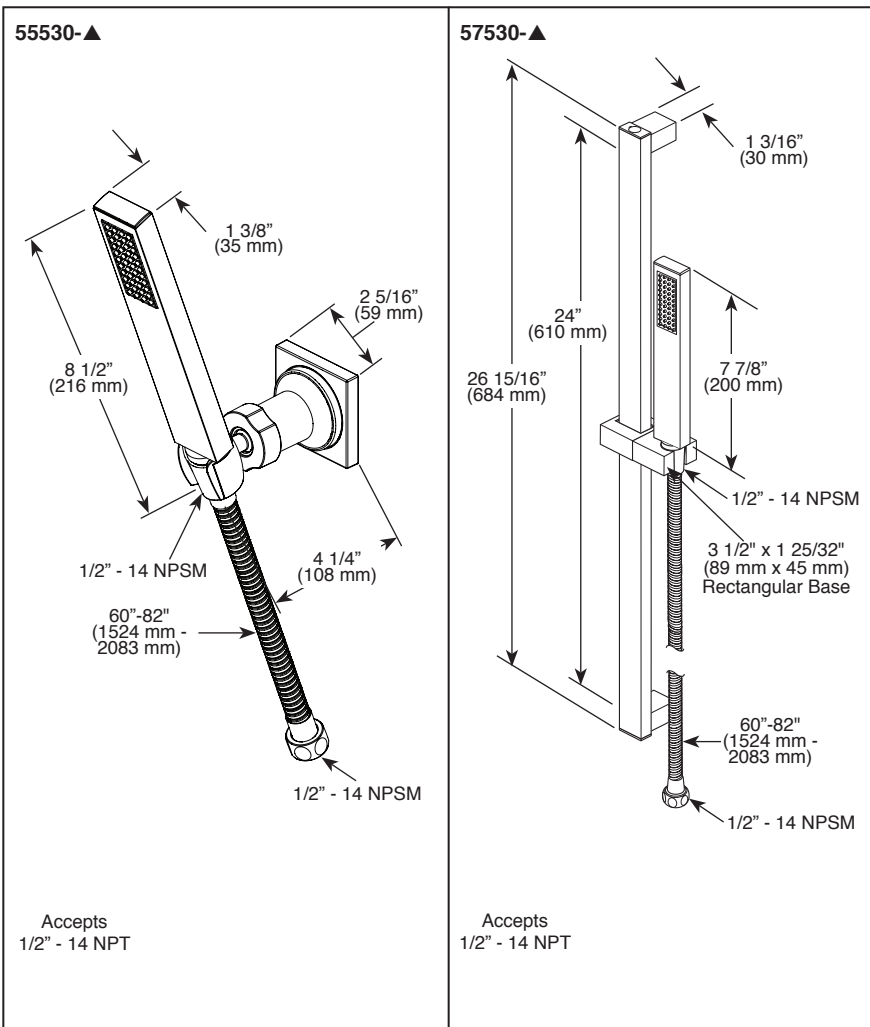

see what Delta can do^{SM}

HAND SHOWER

- **Vero® Bath Collection**
- **Single-Setting Hand Shower**

FEATURES:

- Touch-Clean® Spray Holes

STANDARD SPECIFICATIONS:

- Max 1.75 gpm @ 80 psi, 6.6 L/min @ 550 kPa
- 60"-82" (1524 mm - 2083 mm) stretchable metal hose
- Certified dual check valves for backflow protection
- 24" (610 mm) wall bar with adjustable slide (allows for adjustable shower height) - 57530 only
- Not to be used as a Grab Bar. Not ADA compliant
- Wall mount bracket - 55530 only
- Spray settings include: Full Body spray

WARRANTY:

- Parts and Finish – Lifetime limited warranty; or for commercial purchasers, 10 years for multi-family residential (apartments and condominiums) and 5 years for all other commercial uses, in each case from the date the product is received by the original purchaser or their authorized representative (installation contractor, etc.).
- Please go to www.deltafaucet.com for the complete details of our limited warranty.

COMPLIES WITH:

- ASME A112.18.1 / CSA B125.1 ◆
- ASME A112.18.3 ◆
- EPA WaterSense®

- Your Delta hand shower incorporates a backflow protection system that has been tested to be in compliance with ASME A112.18.3 and ASME A112.18.1 / CSA B125.1. It incorporates two certified check valves in series, which operate independently and are integral, non-serviceable parts of the wand assembly.

▲ Designate proper finish suffix

Delta Faucet Company reserves the right (1) to make changes in specifications and materials, and (2) to change or discontinue models, both without notice or obligation. Dimensions are for reference only. See current full-line price book or www.deltafaucet.com for finish options and product availability.

DSP-B-55530 Rev. H

Delta Faucet Company

55 E. 111th Street, Carmel, IN 46280
350 South Edgeware Road, St. Thomas, ON N5P 4L1
© 2025 Delta Faucet Company