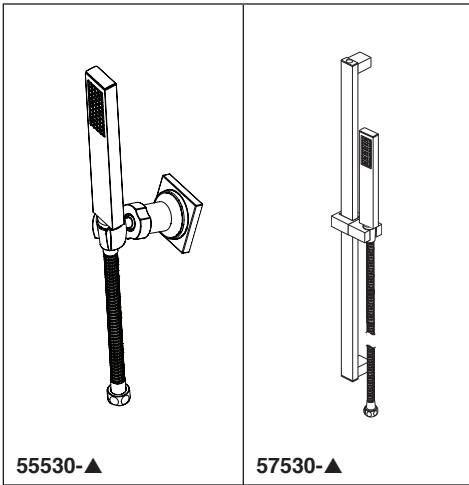

see what Delta can do^{SM}

HAND SHOWER

- **Vero® Bath Collection**
- **Single-Setting Hand Shower**

FEATURES:

- Touch-Clean® Spray Holes

STANDARD SPECIFICATIONS:

- Max 1.75 gpm @ 80 psi, 6.6 L/min @ 550 kPa
- 60"-82" (1524 mm - 2083 mm) stretchable metal hose
- Certified dual check valves for backflow protection
- 24" (610 mm) wall bar with adjustable slide (allows for adjustable shower height) - 57530 only
- Not to be used as a Grab Bar. Not ADA compliant
- Wall mount bracket - 55530 only
- Spray settings include: Full Body spray

WARRANTY:

- Parts and Finish – Lifetime limited warranty; or for commercial purchasers, 10 years for multi-family residential (apartments and condominiums) and 5 years for all other commercial uses, in each case from the date the product is received by the original purchaser or their authorized representative (installation contractor, etc.).
- Please go to www.deltafaucet.com for the complete details of our limited warranty.

COMPLIES WITH:

- ASME A112.18.1 / CSA B125.1 ◆
- ASME A112.18.3 ◆
- EPA WaterSense®

- Your Delta hand shower incorporates a backflow protection system that has been tested to be in compliance with ASME A112.18.3 and ASME A112.18.1 / CSA B125.1. It incorporates two certified check valves in series, which operate independently and are integral, non-serviceable parts of the wand assembly.

▲ Designate proper finish suffix

Delta Faucet Company reserves the right (1) to make changes in specifications and materials, and (2) to change or discontinue models, both without notice or obligation. Dimensions are for reference only. See current full-line price book or www.deltafaucet.com for finish options and product availability.

DSP-B-55530 Rev. H

Delta Faucet Company

55 E. 111th Street, Carmel, IN 46280
350 South Edgeware Road, St. Thomas, ON N5P 4L1
© 2025 Delta Faucet Company