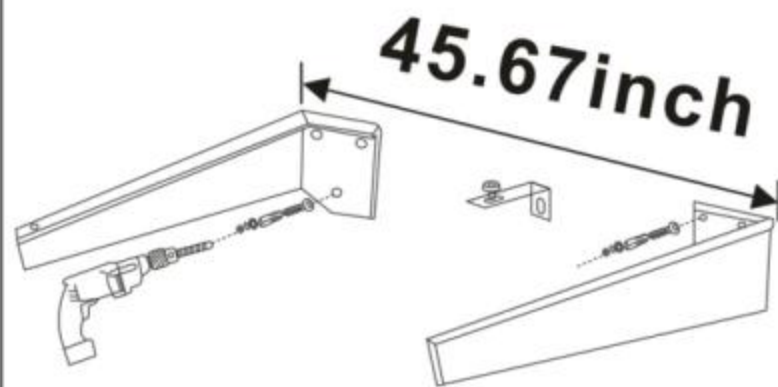

E x10

F x4

G x1

H x1

DIMENSIONS

RESIN STONE BATHROOM SINK

INSTALLATION GUIDE

Please pay attention to the mounting distance of the bracket!

Please pay attention to the mounting distance of the bracket!

Use and Maintenance:

CAUTION: Maximum total shelf load 100LBS.

When the sink is scratched or dirty, please don't worry, we have equipped you with a special cleaning cloth, you can use it to repair the scratch or clean it.