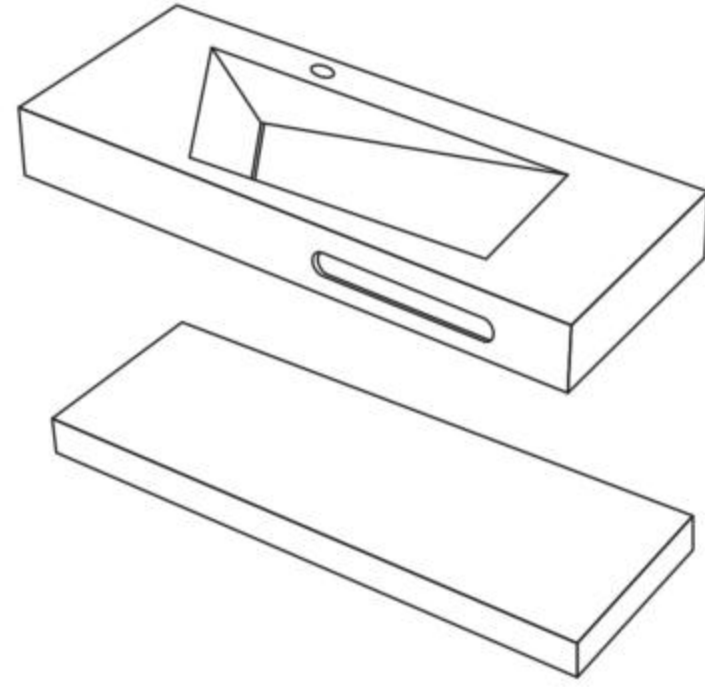

RESIN STONE BATHROOM SINK

INSTALLATION GUIDE

TOOLS REQUIRED FOR ASSEMBLY

PARTS LIST

A x1

B x1

C x2

D x2

E x10

F x4

G x1

H x1

DIMENSIONS

RESIN STONE BATHROOM SINK

INSTALLATION GUIDE

Please pay attention to the mounting distance of the bracket!

Please pay attention to the mounting distance of the bracket!

Use and Maintenance:

CAUTION: Maximum total shelf load 100LBS.

When the sink is scratched or dirty, please don't worry, we have equipped you with a special cleaning cloth, you can use it to repair the scratch or clean it.