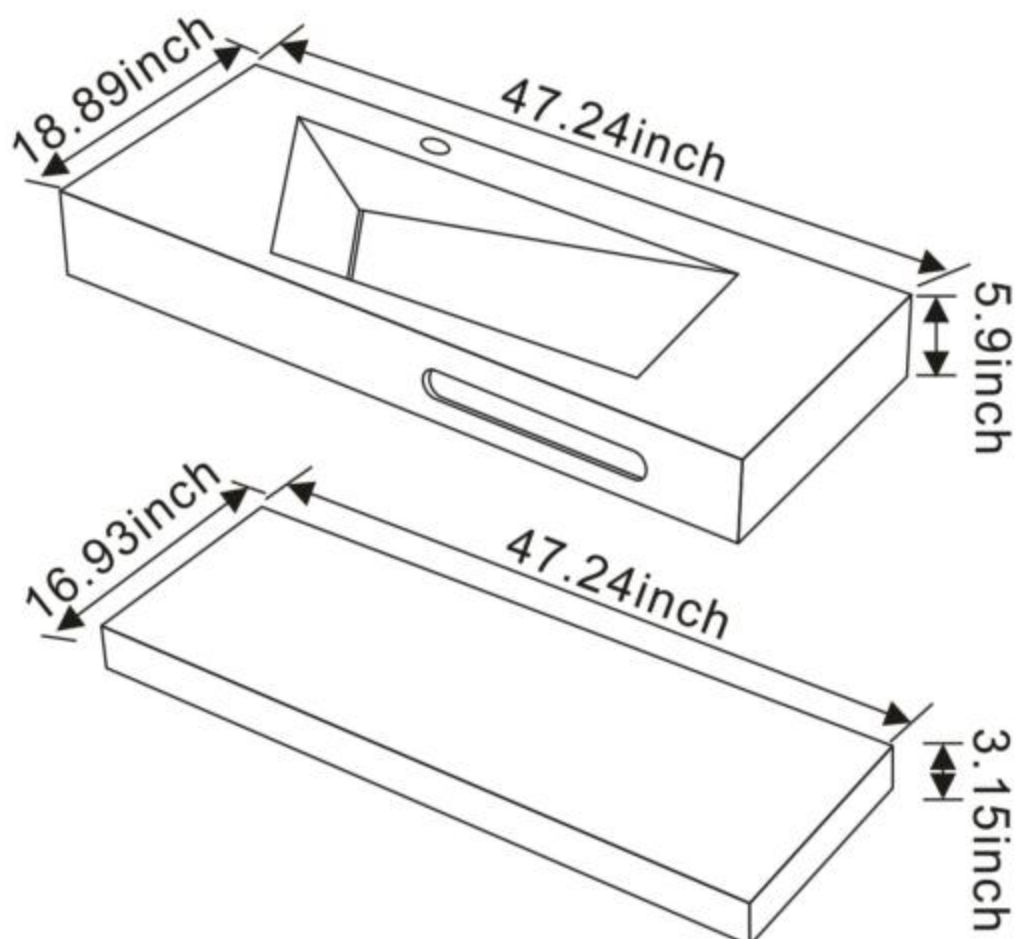

E x10

F x4

G x1

H x1

DIMENSIONS

RESIN STONE BATHROOM SINK

INSTALLATION GUIDE

Please pay attention to the mounting distance of the bracket!

Please pay attention to the mounting distance of the bracket!

Use and Maintenance:

CAUTION: Maximum total shelf load 100LBS.

When the sink is scratched or dirty, please don't worry, we have equipped you with a special cleaning cloth, you can use it to repair the scratch or clean it.