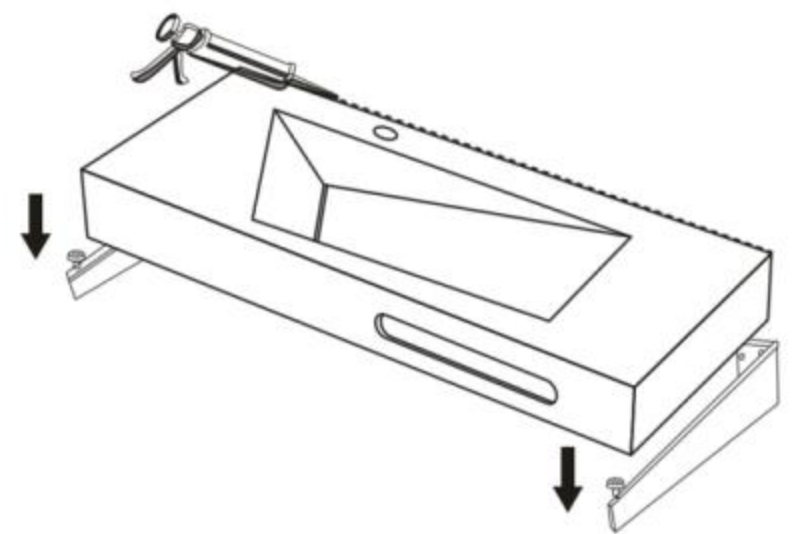

E x10

F x4

G x1

H x1

DIMENSIONS

RESIN STONE BATHROOM SINK

INSTALLATION GUIDE

Please pay attention to the mounting distance of the bracket!

Please pay attention to the mounting distance of the bracket!

Use and Maintenance:

CAUTION: Maximum total shelf load 100LBS.

When the sink is scratched or dirty, please don't worry, we have equipped you with a special cleaning cloth, you can use it to repair the scratch or clean it.