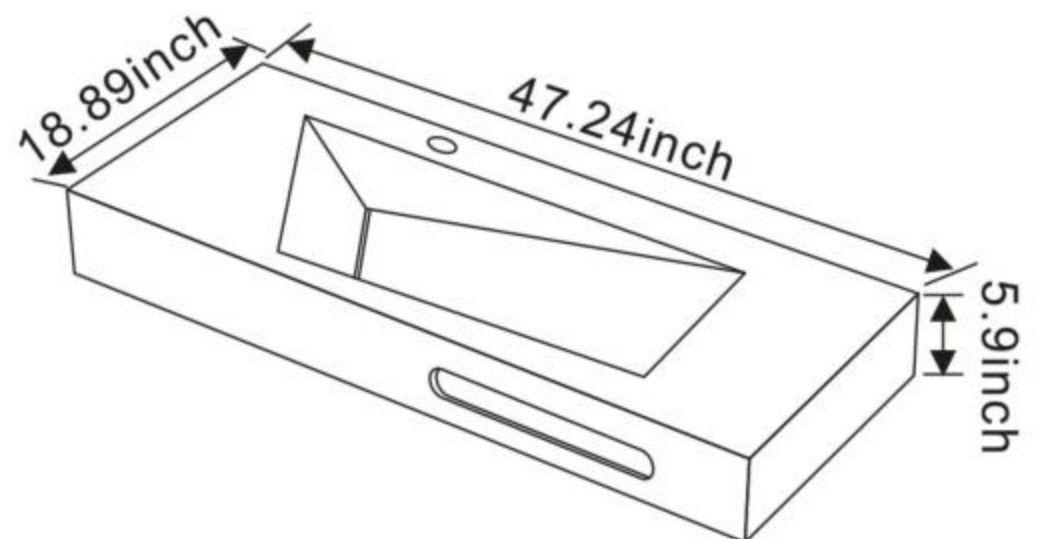

E x10

F x4

G x1

H x1

DIMENSIONS

RESIN STONE BATHROOM SINK

INSTALLATION GUIDE

Please pay attention to the mounting distance of the bracket!

Please pay attention to the mounting distance of the bracket!

Use and Maintenance:

CAUTION: Maximum total shelf load 100LBS.

When the sink is scratched or dirty, please don't worry, we have equipped you with a special cleaning cloth, you can use it to repair the scratch or clean it.