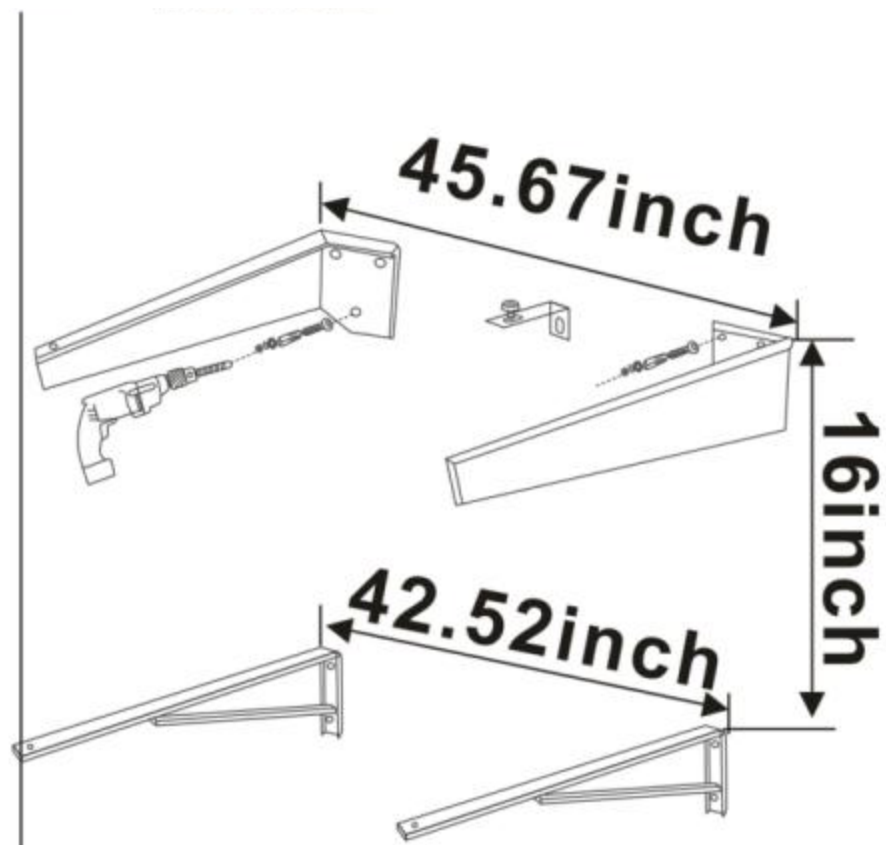

E x10

F x4

G x1

H x1

DIMENSIONS

RESIN STONE BATHROOM SINK

INSTALLATION GUIDE

Please pay attention to the mounting distance of the bracket!

Please pay attention to the mounting distance of the bracket!

Use and Maintenance:

CAUTION: Maximum total shelf load 100LBS.

When the sink is scratched or dirty, please don't worry, we have equipped you with a special cleaning cloth, you can use it to repair the scratch or clean it.