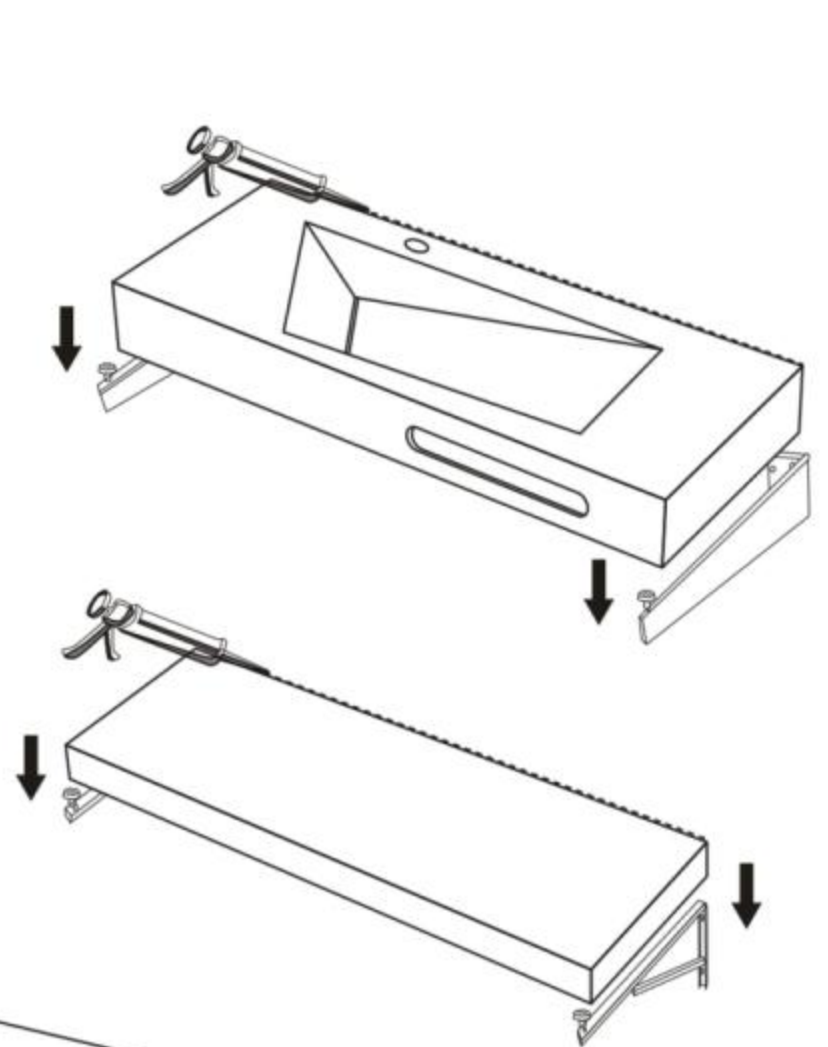

RESIN STONE BATHROOM SINK

INSTALLATION GUIDE

TOOLS REQUIRED FOR ASSEMBLY

PARTS LIST

A x1

B x1

C x2

D x2

E x10

F x4

G x1

H x1

DIMENSIONS

RESIN STONE BATHROOM SINK

INSTALLATION GUIDE

Please pay attention to the mounting distance of the bracket!

Please pay attention to the mounting distance of the bracket!

Use and Maintenance:

CAUTION: Maximum total shelf load 100LBS.

When the sink is scratched or dirty, please don't worry, we have equipped you with a special cleaning cloth, you can use it to repair the scratch or clean it.