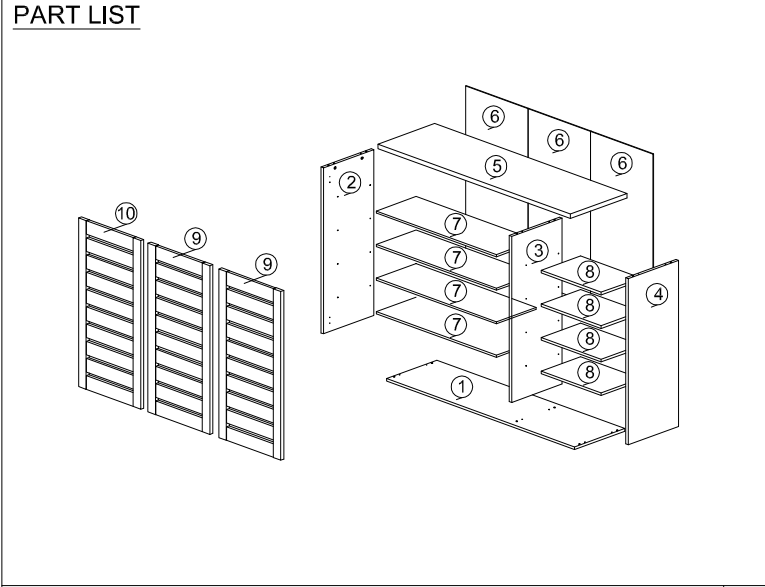

# ASSEMBLY INSTRUCTION

DESCRIPTION : 3 DOORS SHOE CABINET

<b>HARDWARE</b>	<b>A</b>	<b>B</b>	<b>C</b>	<b>D</b>	<b>E</b>	<b>F</b>	<b>G</b>	<b>H</b>	<b>I</b>	<b>J</b>
	WOOD DOWEL 8 X 25 1X12	CB SCREW M3.5X16MM 1X44	CSK CAP WOOD M6X50MM 1X6	NAIL 5/8 1X30	L KEY 1X1	F1 F2 F3 MINIFX 5654+5646 MINIFX CAP 6 SETS	PVC SHELF SUPPORT 1X32	2 PIN STOPPER 1X2	HINGES 5/8 6 SETS	5038 PVC LEG 1X5

# ASSEMBLY INSTRUCTION

DESCRIPTION : 3 DOORS SHOE CABINET