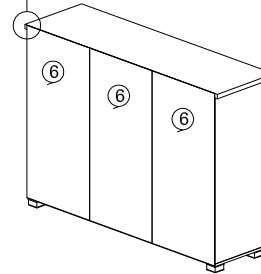

SOFT, DRY CLOTH

CHEMICAL

HEAT

KEEP DRY

HANDLE WITH CARE

DO NOT USE KNIFE

ASSEMBLY INSTRUCTION

DESCRIPTION : 3 DOORS SHOE CABINET

STEP 7

STEP 8

STEP 9

STEP 10

COMPLETED