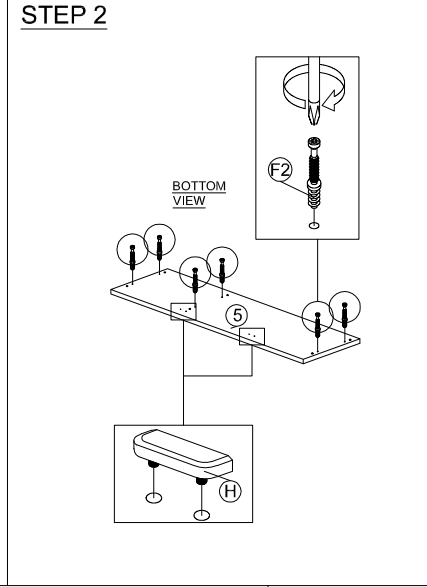

# ASSEMBLY INSTRUCTION

DESCRIPTION : 3 DOORS SHOE CABINET

<b>HARDWARE</b>	<b>A</b>	<b>B</b>	<b>C</b>	<b>D</b>	<b>E</b>	<b>F</b>	<b>G</b>	<b>H</b>	<b>I</b>	<b>J</b>
	WOOD DOWEL 8 X 25 1X12	CB SCREW M3.5X16MM 1X44	CSK CAP WOOD M6X50MM 1X6	NAIL 5/8 1X30	L KEY 1X1	F1 F2 F3 MINIFX 5654+5646 MINIFX CAP 6 SETS	PVC SHELF SUPPORT 1X32	2 PIN STOPPER 1X2	HINGES 5/8 6 SETS	5038 PVC LEG 1X5