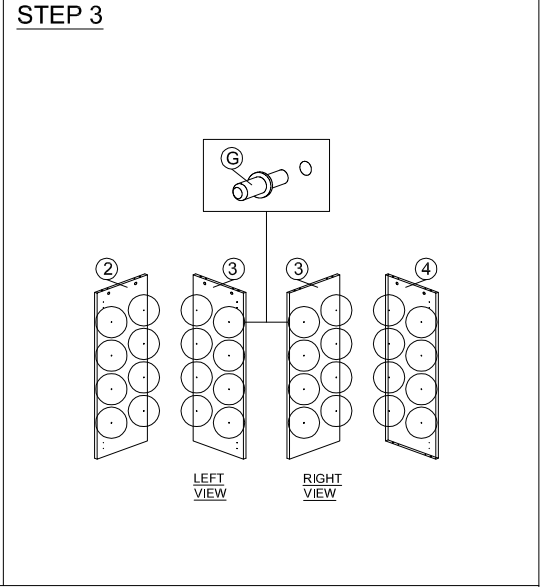

# ASSEMBLY INSTRUCTION

DESCRIPTION : 3 DOORS SHOE CABINET

<b>HARDWARE</b>	<b>A</b>	<b>B</b>	<b>C</b>	<b>D</b>	<b>E</b>	<b>F</b>	<b>G</b>	<b>H</b>	<b>I</b>	<b>J</b>
	WOOD DOWEL 8 X 25 1X12	CB SCREW M3.5X16MM 1X44	CSK CAP WOOD M6X50MM 1X6	NAIL 5/8 1X30	L KEY 1X1	F1 F2 F3 MINIFX 5654+5646 MINIFX CAP 6 SETS	PVC SHELF SUPPORT 1X32	2 PIN STOPPER 1X2	HINGES 5/8 6 SETS	5038 PVC LEG 1X5