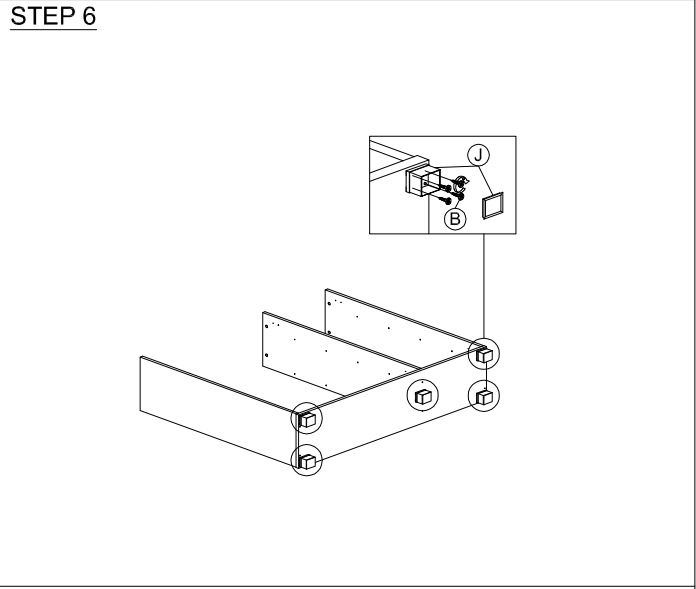

# ASSEMBLY INSTRUCTION

DESCRIPTION : 3 DOORS SHOE CABINET

<b>HARDWARE</b>	<b>A</b>	<b>B</b>	<b>C</b>	<b>D</b>	<b>E</b>	<b>F</b>	<b>G</b>	<b>H</b>	<b>I</b>	<b>J</b>
	WOOD DOWEL 8 X 25 1X12	CB SCREW M3.5X16MM 1X44	CSK CAP WOOD M6X50MM 1X6	NAIL 5/8 1X30	L KEY 1X1	F1 F2 F3 MINIFX 5654+5646 MINIFX CAP 6 SETS	PVC SHELF SUPPORT 1X32	2 PIN STOPPER 1X2	HINGES 5/8 6 SETS	5038 PVC LEG 1X5

# ASSEMBLY INSTRUCTION

DESCRIPTION : 3 DOORS SHOE CABINET