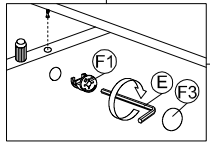

SOFT, DRY CLOTH

CHEMICAL

HEAT

KEEP DRY

HANDLE WITH CARE

DO NOT USE KNIFE

ASSEMBLY INSTRUCTION

DESCRIPTION : 3 DOORS SHOE CABINET

STEP 7

STEP 8

STEP 9

STEP 10

COMPLETED