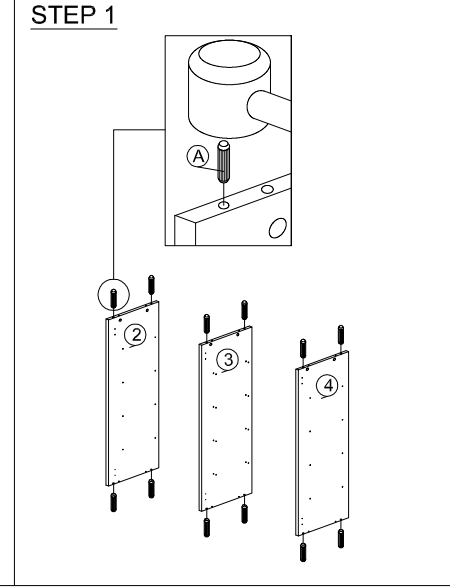

# ASSEMBLY INSTRUCTION

DESCRIPTION : 3 DOORS SHOE CABINET

<b>HARDWARE</b>	<b>A</b>	<b>B</b>	<b>C</b>	<b>D</b>	<b>E</b>	<b>F</b>	<b>G</b>	<b>H</b>	<b>I</b>	<b>J</b>
	WOOD DOWEL 8 X 25 1X12	CB SCREW M3.5X16MM 1X44	CSK CAP WOOD M6X50MM 1X6	NAIL 5/8 1X30	L KEY 1X1	F1 F2 F3 MINIFX 5654+5646 MINIFX CAP 6 SETS	PVC SHELF SUPPORT 1X32	2 PIN STOPPER 1X2	HINGES 5/8 6 SETS	5038 PVC LEG 1X5