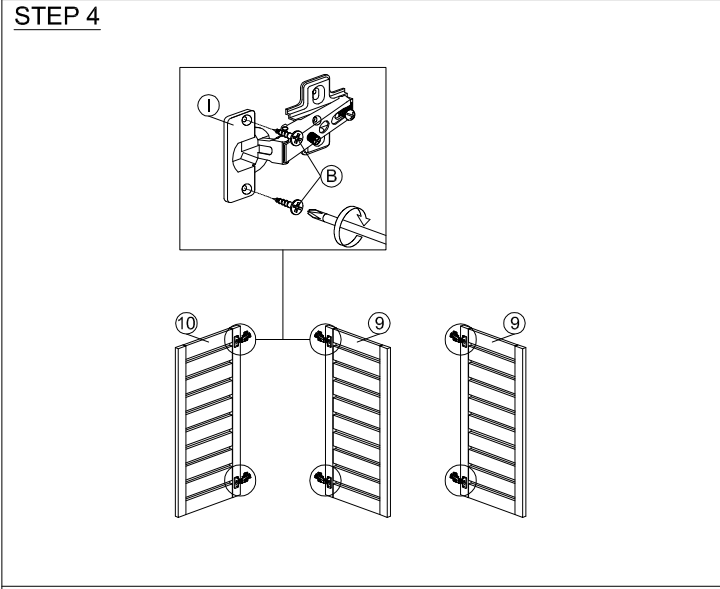

# ASSEMBLY INSTRUCTION

DESCRIPTION : 3 DOORS SHOE CABINET

<b>HARDWARE</b>	<b>A</b>	<b>B</b>	<b>C</b>	<b>D</b>	<b>E</b>	<b>F</b>	<b>G</b>	<b>H</b>	<b>I</b>	<b>J</b>
	WOOD DOWEL 8 X 25 1X12	CB SCREW M3.5X16MM 1X44	CSK CAP WOOD M6X50MM 1X6	NAIL 5/8 1X30	L KEY 1X1	F1 F2 F3 MINIFX 5654+5646 MINIFX CAP 6 SETS	PVC SHELF SUPPORT 1X32	2 PIN STOPPER 1X2	HINGES 5/8 6 SETS	5038 PVC LEG 1X5