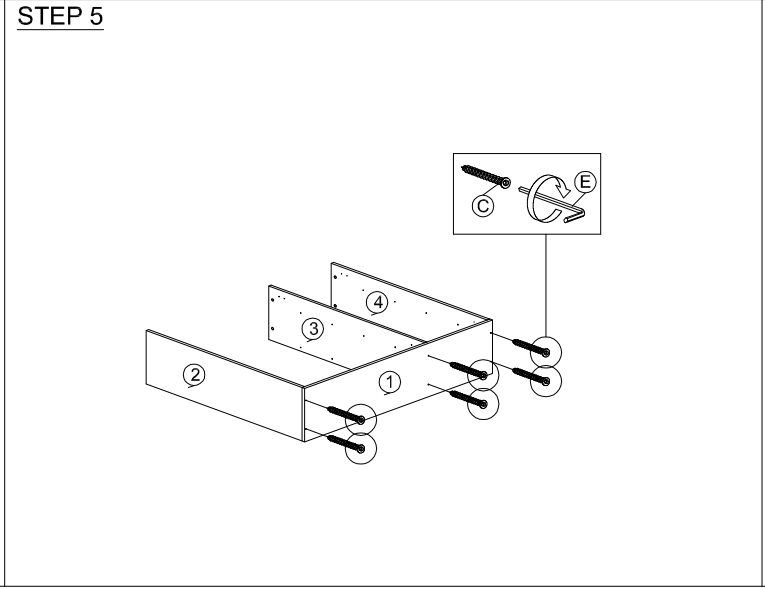

# ASSEMBLY INSTRUCTION

DESCRIPTION : 3 DOORS SHOE CABINET

<b>HARDWARE</b>	<b>A</b>	<b>B</b>	<b>C</b>	<b>D</b>	<b>E</b>	<b>F</b>	<b>G</b>	<b>H</b>	<b>I</b>	<b>J</b>
	WOOD DOWEL 8 X 25 1X12	CB SCREW M3.5X16MM 1X44	CSK CAP WOOD M6X50MM 1X6	NAIL 5/8 1X30	L KEY 1X1	F1 F2 F3 MINIFX 5654+5646 MINIFX CAP 6 SETS	PVC SHELF SUPPORT 1X32	2 PIN STOPPER 1X2	HINGES 5/8 6 SETS	5038 PVC LEG 1X5

# ASSEMBLY INSTRUCTION

DESCRIPTION : 3 DOORS SHOE CABINET