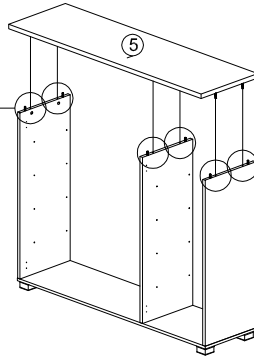

SOFT, DRY CLOTH

CHEMICAL

HEAT

KEEP DRY

HANDLE WITH CARE

DO NOT USE KNIFE

ASSEMBLY INSTRUCTION

DESCRIPTION : 3 DOORS SHOE CABINET

STEP 7