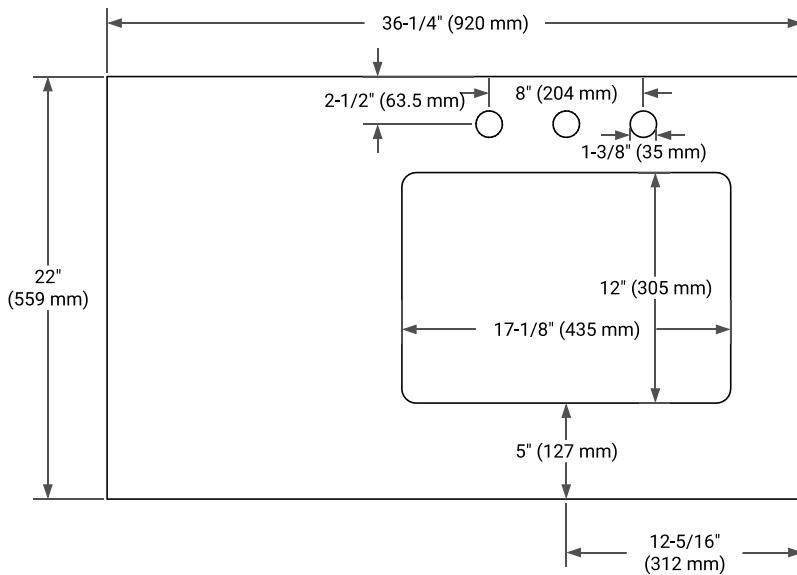

## PLAN VIEW

## OVERALL DIMENSIONS

36.25" W x 22" D x 1.5" H

## FEATURES

- Solid countertop with mitered edges & seams
- Undermount white rectangular sink
- Pre-drilled for 8" widespread faucet

## COUNTERTOP PLAN VIEW