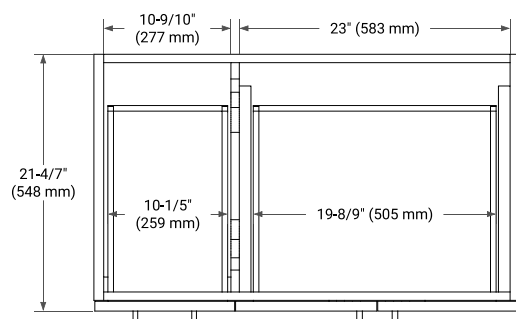

36" RIGHT OFFSET CABINET

BASE CABINET DIMENSIONS

36" W x 21.6" D x 34.5" H

FEATURES

- Solid wood frame & plywood panels
- Dovetail drawers and joints
- Soft closing doors & drawers

HARDWARE FINISHES*

Brushed Nickel   Satin Brass   Matte Black   Polished Chrome

Hardware comes preinstalled with the illustrated option. Other finishes are available on our online store if you prefer a different one.

AVAILABLE COLORS

White   Grey   Midnight Blue

FRONT VIEW

SIDE VIEW

PLAN VIEW