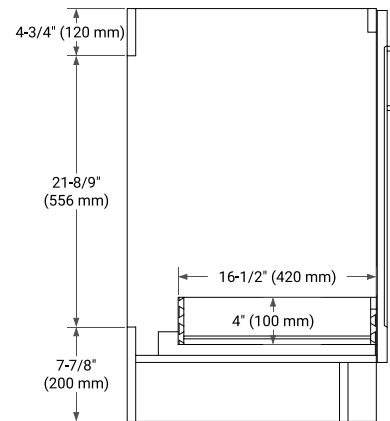

# 36" RIGHT OFFSET CABINET

## BASE CABINET DIMENSIONS

36" W x 21.6" D x 34.5" H

## PLAN VIEW

## OVERALL DIMENSIONS

36.25" W x 22" D x 1.5" H