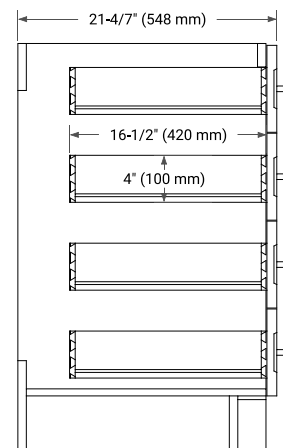

## BASE CABINET DIMENSIONS

36" W x 21.6" D x 34.5" H

## PLAN VIEW

## OVERALL DIMENSIONS

36.25" W x 22" D x 1.5" H