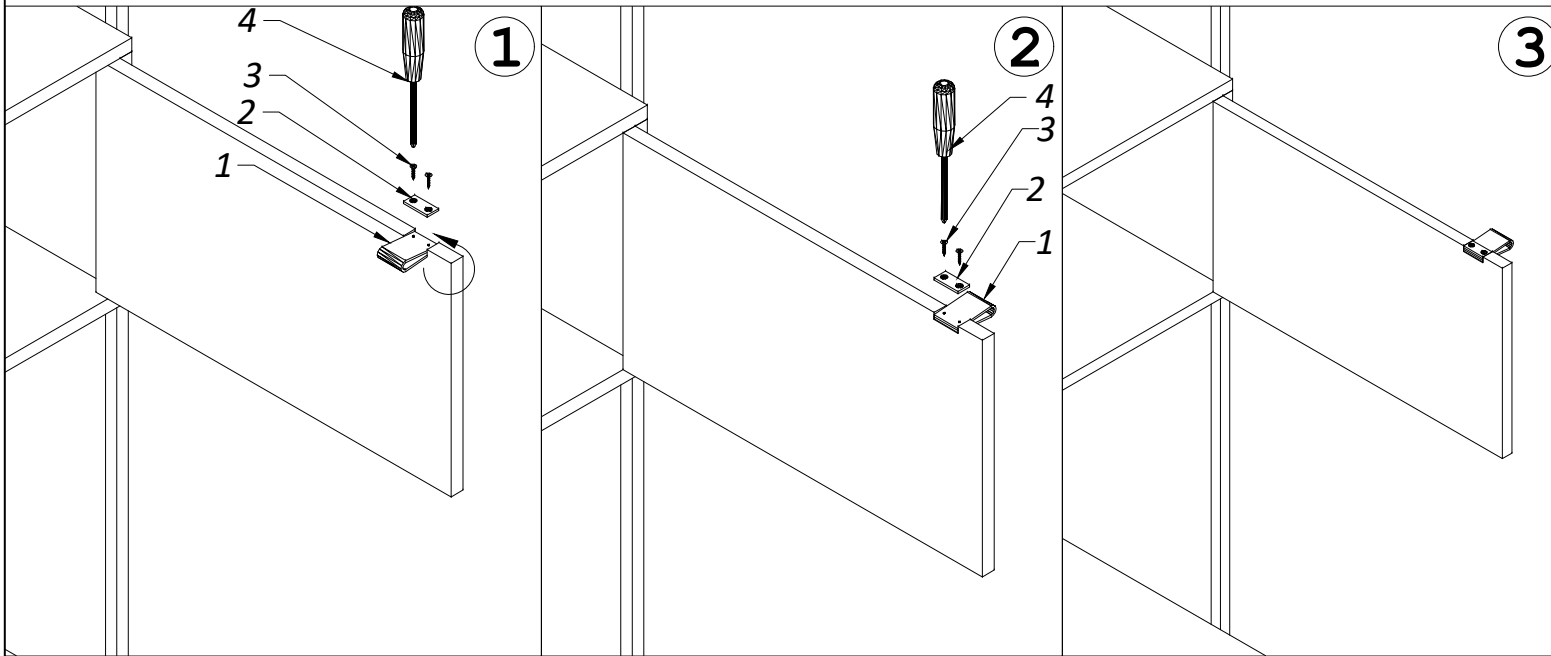

DOOR PULL ASSEMBLY INSTRUCTIONS

PARTS LIST

#	DESCRIPTION
1	LEATHER PULL
2	IRON PLATE
3	PHILLIPS SCREW 8x1
TOOL REQUIRED	
#	DESCRIPTION
4	PHILLIPS SCREW DRIVER NOT INCLUDED

NOTE:
LEATHER PULL IS
PRE ASSEMBLED

DRAWER PULL ASSEMBLY INSTRUCTIONS