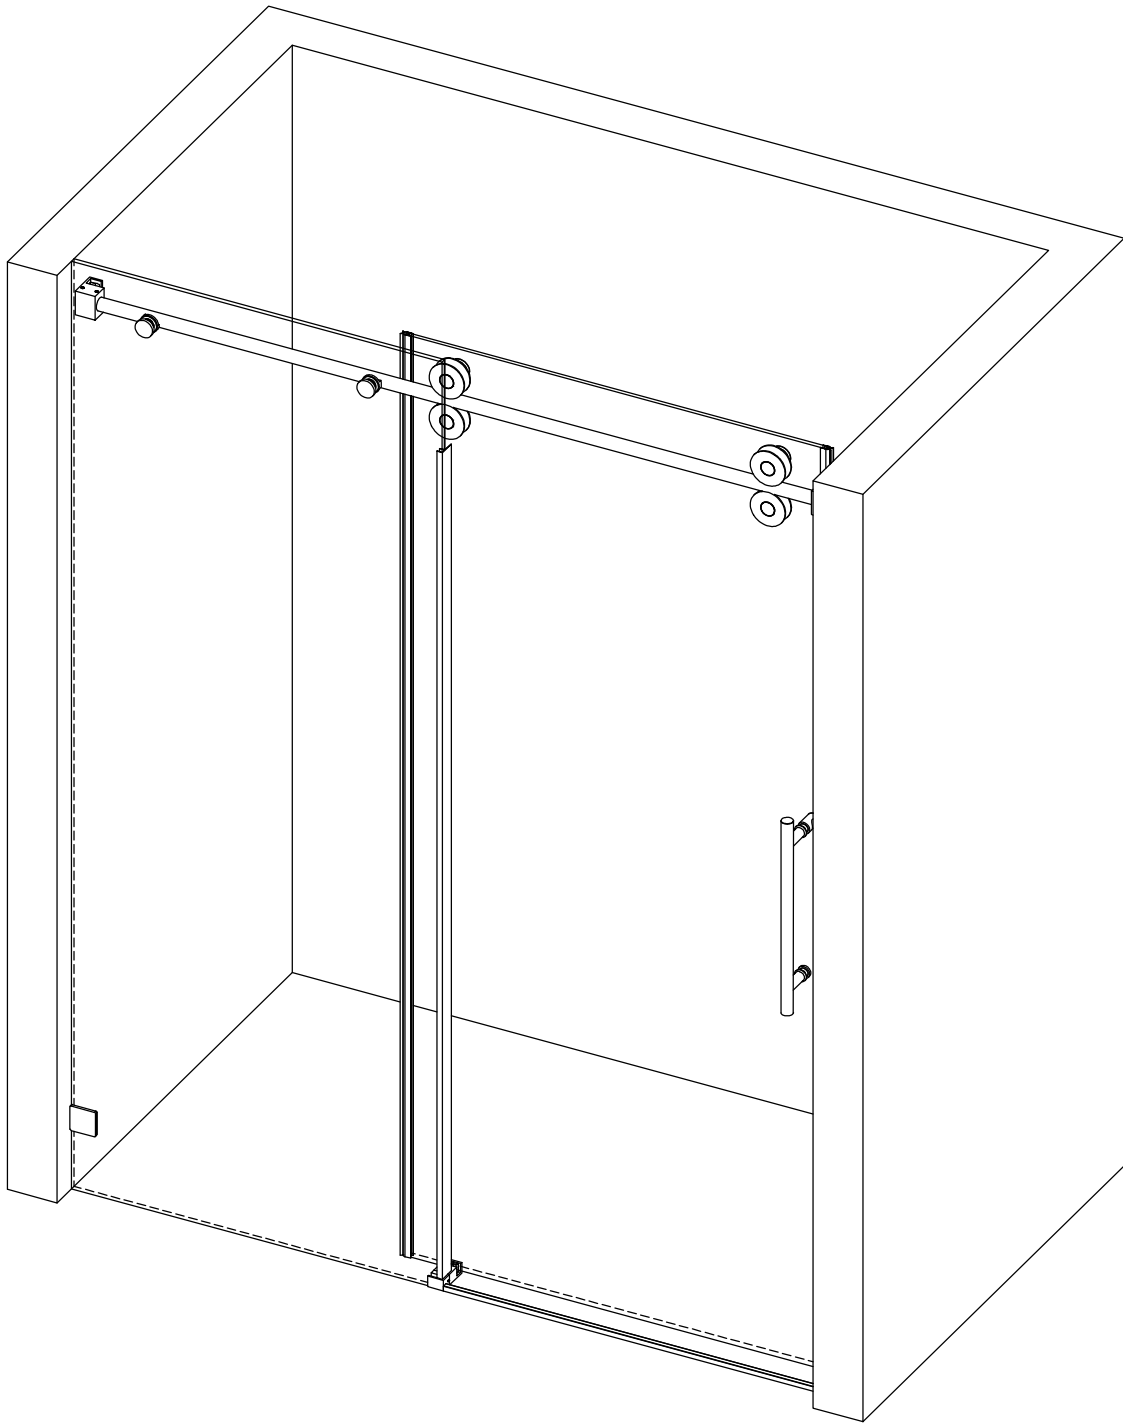

INSTRUCTION MANUAL

2 PEOPLE REQUIRED

**Please keep this manual and product code number for future reference
and for ordering replacement parts if necessary.**

GENERAL INSTRUCTIONS

- Read this manual carefully and completely before proceeding.
- It is recommended that you wear safety glasses at all times during the installation.

INSTALLATION OVER CERAMIC TILES

- If your shower door is to be installed over ceramic tiles, the tiles should lay completely under the wall jamb.
- Silicone should be used to seal the gap where the ceramic tiles meet the fixed panel.

Detailed Diagram of Shower Enclosure Components

NO.	Name	Picture	Qty	NO.	Name	Picture	Qty
1	8mm Wall plug		3	9	Guide block		1
2	screw ST5x40		3	10	Fixed panel seal		1
3	Glass fastener		2	11	Anti-splash threshold		1
4	Guide Rail		1	12	Sliding door		1
5	Roller (Ø55 or Ø70)		4	13	Handle		1
6	Wall bracket		2	14	Door seal		2
7	Wall mount bracket		1	15	Anti Collision Block		2
8	Fixed panel		1	16			