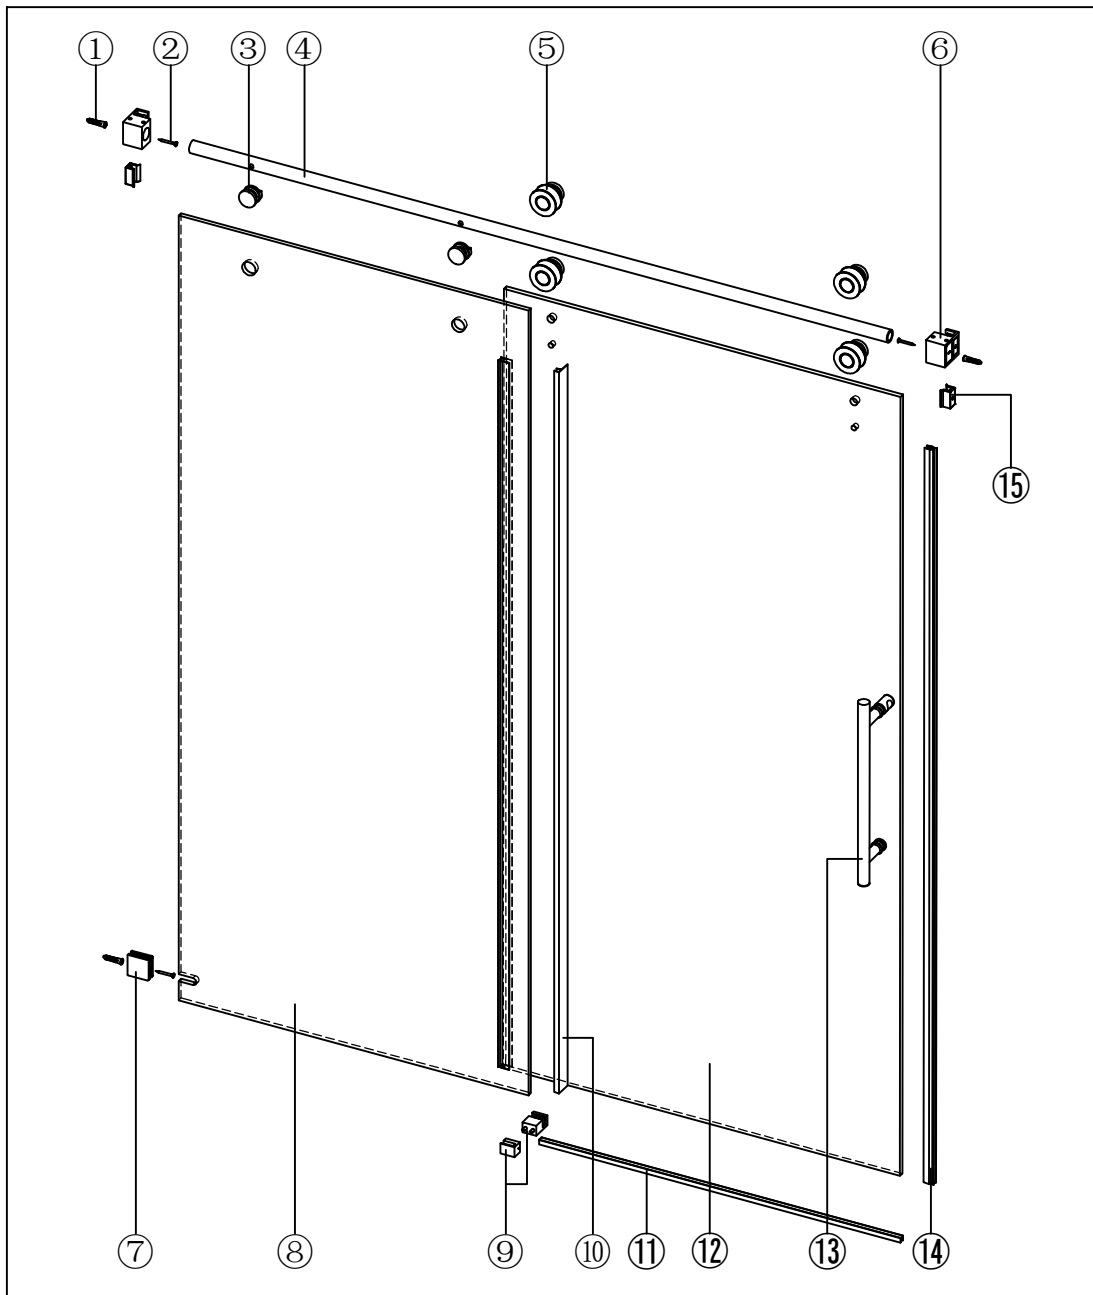

INSTALLATION OVER CERAMIC TILES

- If your shower door is to be installed over ceramic tiles, the tiles should lay completely under the wall jamb.
- Silicone should be used to seal the gap where the ceramic tiles meet the fixed panel.

Detailed Diagram of Shower Enclosure Components

NO.	Name	Picture	Qty	NO.	Name	Picture	Qty
1	8mm Wall plug		3	9	Guide block		1
2	screw ST5x40		3	10	Fixed panel seal		1
3	Glass fastener		2	11	Anti-splash threshold		1
4	Guide Rail		1	12	Sliding door		1
5	Roller (Ø55 or Ø70)		4	13	Handle		1
6	Wall bracket		2	14	Door seal		2
7	Wall mount bracket		1	15	Anti Collision Block		2
8	Fixed panel		1	16			