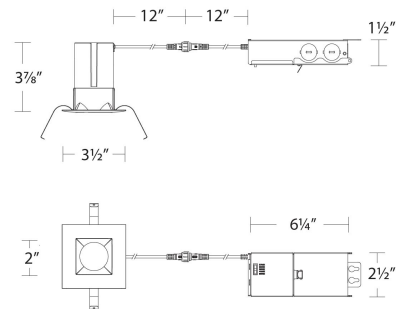

SPECIFICATIONS

Construction	Die-cast Aluminum with 20-gauge Cold Rolled Steel Driver Box
Power:	9W
Input:	120 VAC, 50/60Hz
Dimming:	ELV: 100-10% , TRIAC: 100-5%
Light Source:	Integrated LED
Lens:	Frosted TIR Lens
Rated Life:	50,000 Hours
Mounting:	Heavy gauge retention clips secures fixture to ceiling
Cut Out:	3"
Finish:	Electrostatically Powder Coated: White
Ceiling Thickness:	1/2" - 1 1/2"
Operating Temp:	-4°F to 104°F (-20°C to 40°C)
Standards:	ETL, cETL, Title 24 JA8 Compliant, Airtight, IC

FINISHES:

White

LINE DRAWING

WAC LIGHTING

Ion 2" Square 5CCT

Remodel Downlight

Fixture Type: _____
Catalog Number: _____
Project: _____
Location: _____

ACCESSORIES