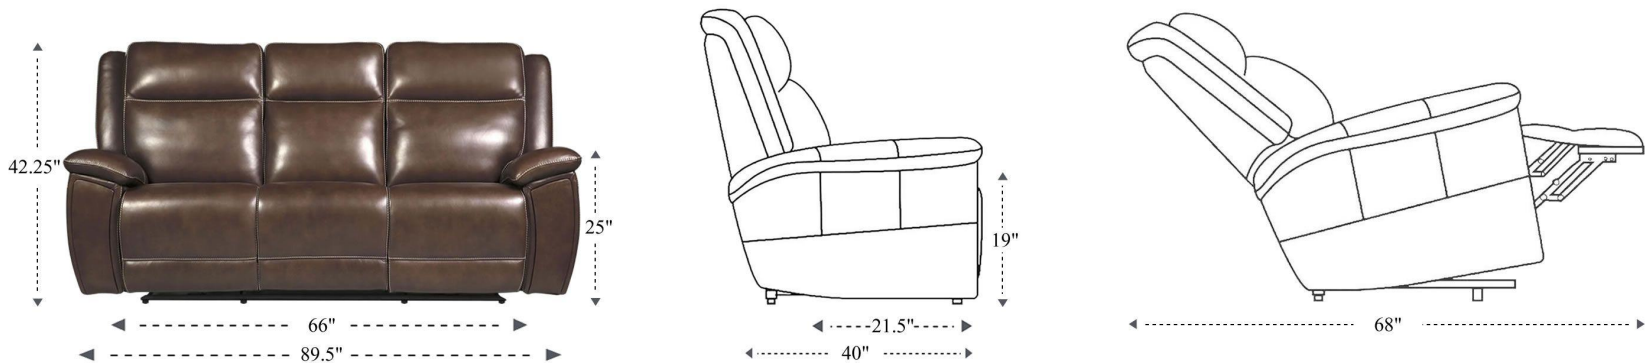

Power Reclining Zero Gravity Sofa

Overall Dimensions	89.5" x 40" x 42.25"
Overall Width	89.5"
Overall Depth	40"
Overall Height	42.25"
Overall Weight	255.6 lbs.
Fully Reclined	68"
Distance from Wall	9"
Back of Seat to end of Chaise	41"
Leg Height (Distance from Foot Rest to Floor in Full Recline)	25.5"
Head Height (Distance from Headrest to Floor in Full Recline)	27"

Seat Width	22"
Seat Depth	21.5"
Seat Height	19"
Arm Width	10"
Arm Depth	25"
Arm Height	25"
Back Width	23"
Back Height	27"
Headrest Extended from Back	7"