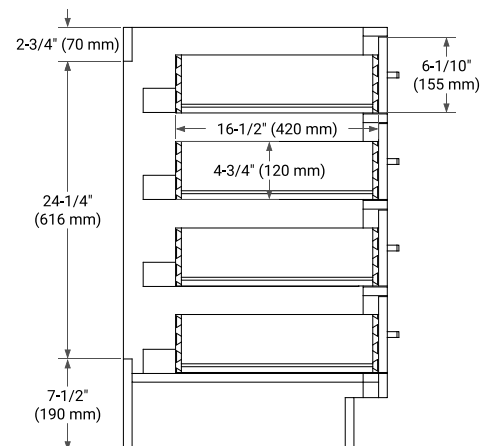

48" SINGLE SINK BASE CABINET

BASE CABINET DIMENSIONS

48" W x 21.5" D x 34.5" H

FEATURES

- Solid wood frame & plywood panels
- Dovetail drawers and joints
- Soft closing doors & drawers

HARDWARE FINISHES*

Brushed Nickel Satin Brass Matte Black Polished Chrome

49" SINGLE RECTANGLE SINK COUNTERTOP WITH 0.75 IN. THICKNESS

OVERALL DIMENSIONS

49" W x 22" D x 0.75" H

COUNTERTOP OPTIONS

Carrara Marble

FEATURES

- Solid countertop with mitered edges & seams
- Undermount white rectangular sink
- Pre-drilled for 8" widespread faucet

INCLUDED

- Countertop
- Matching Backsplash
- Rectangle Sink

COUNTERTOP PLAN VIEW

EDGE SIDE VIEW

THREE DIMENSIONAL COUNTERTOP VIEW