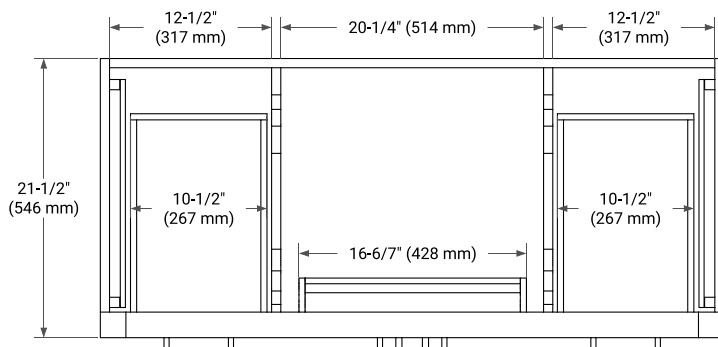

48" SINGLE SINK BASE CABINET

BASE CABINET DIMENSIONS

48" W x 21.5" D x 34.5" H

FEATURES

- Solid wood frame & plywood panels
- Dovetail drawers and joints
- Soft closing doors & drawers

HARDWARE FINISHES*

Brushed Nickel Satin Brass Matte Black Polished Chrome

49" SINGLE RECTANGLE SINK COUNTERTOP WITH 0.75 IN. THICKNESS

OVERALL DIMENSIONS

49" W x 22" D x 0.75" H

COUNTERTOP OPTIONS

Carrara Marble

FEATURES

- Solid countertop with mitered edges & seams
- Undermount white rectangular sink
- Pre-drilled for 8" widespread faucet

INCLUDED

- Countertop
- Matching Backsplash
- Rectangle Sink

COUNTERTOP PLAN VIEW

EDGE SIDE VIEW

THREE DIMENSIONAL COUNTERTOP VIEW