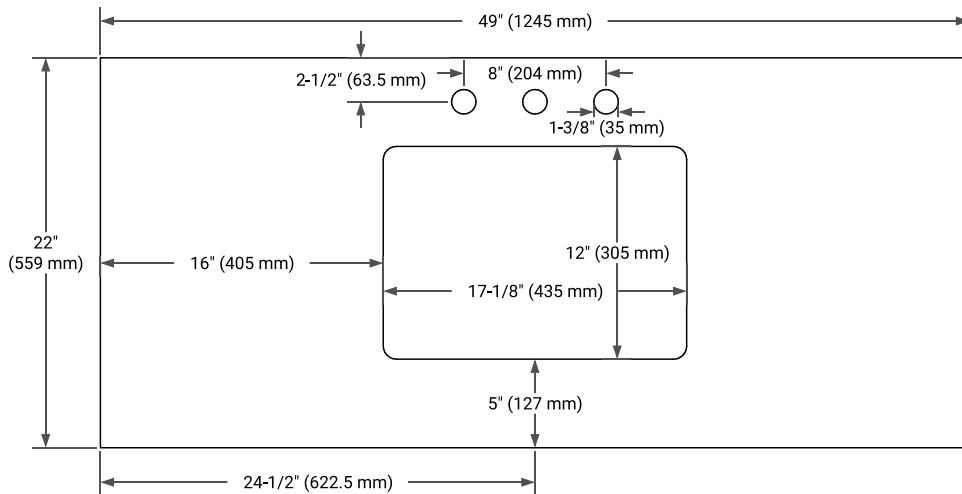

49" SINGLE RECTANGLE SINK COUNTERTOP WITH 0.75 IN. THICKNESS

OVERALL DIMENSIONS

49" W x 22" D x 0.75" H

COUNTERTOP OPTIONS

Carrara Marble

FEATURES

- Solid countertop with mitered edges & seams
- Undermount white rectangular sink
- Pre-drilled for 8" widespread faucet

INCLUDED

- Countertop
- Matching Backsplash
- Rectangle Sink

COUNTERTOP PLAN VIEW

EDGE SIDE VIEW

THREE DIMENSIONAL COUNTERTOP VIEW