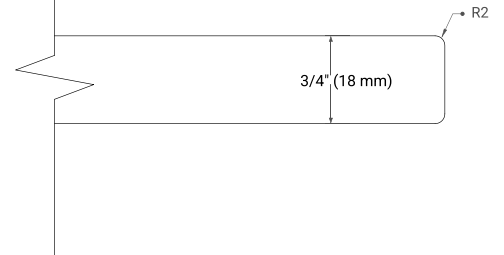

49" SINGLE RECTANGLE SINK COUNTERTOP WITH 0.75 IN. THICKNESS

OVERALL DIMENSIONS

49" W x 22" D x 0.75" H

COUNTERTOP OPTIONS

Carrara Marble

FEATURES

- Solid countertop with mitered edges & seams
- Undermount white rectangular sink
- Pre-drilled for 8" widespread faucet

INCLUDED

- Countertop
- Matching Backsplash
- Rectangle Sink

COUNTERTOP PLAN VIEW

EDGE SIDE VIEW

THREE DIMENSIONAL COUNTERTOP VIEW