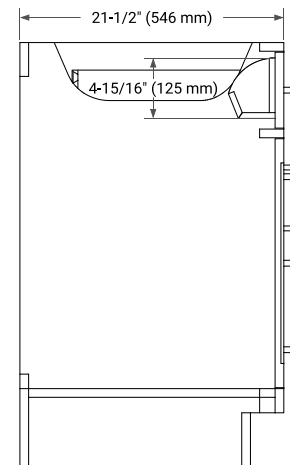

48" SINGLE SINK BASE CABINET

BASE CABINET DIMENSIONS

48" W x 21.5" D x 34.5" H

FEATURES

- Solid wood frame & plywood panels
- Dovetail drawers and joints
- Soft closing doors & drawers

HARDWARE FINISHES*

Brushed Nickel   Satin Brass   Matte Black   Polished Chrome

Hardware comes preinstalled with the illustrated option. Other finishes are available on our online store if you prefer a different one.

AVAILABLE COLORS

White   Grey   Midnight Blue   Oak

SIDE VIEW