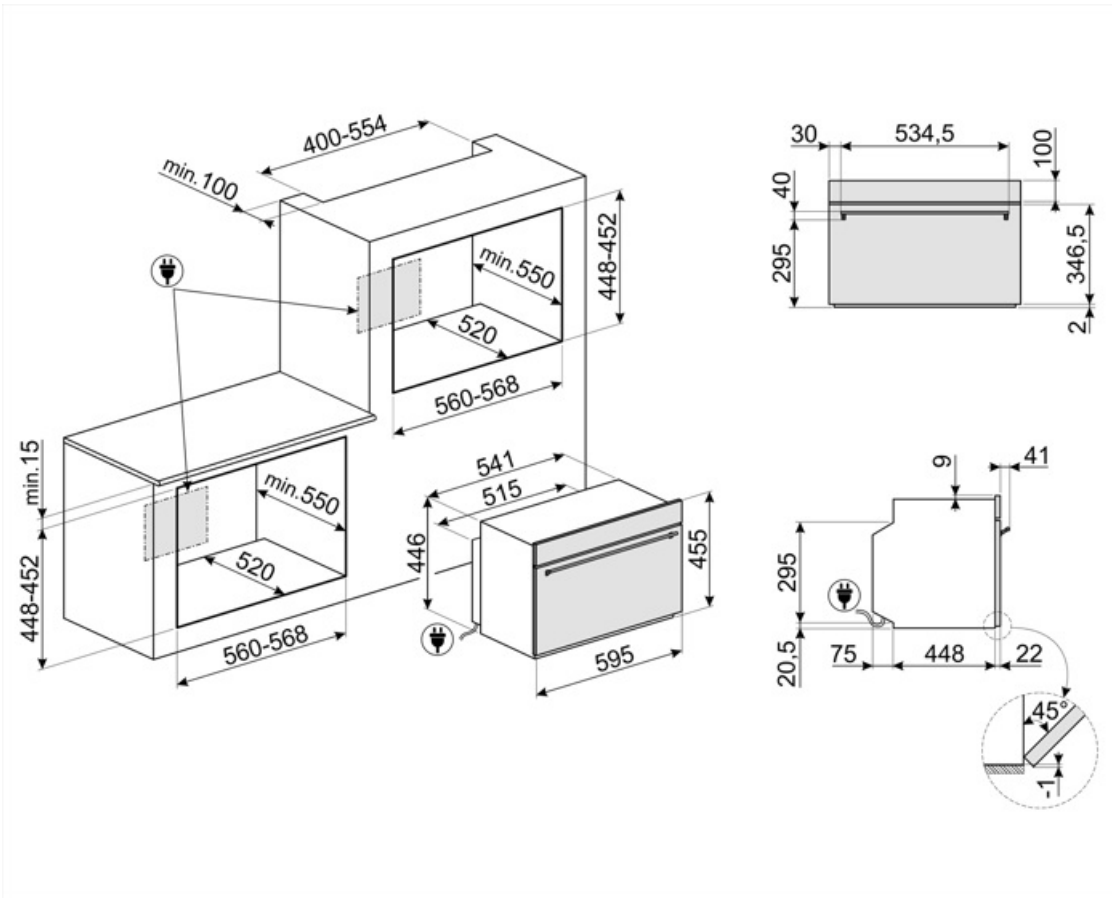

Technical Features

| | | | |
|-----------------------------------|------|--------------------------------------------|-----------------|
| No. of shelves | 2 | Grill element - power | 1200 W |
| No. of lights | 1 | Total no. of door glasses | 3 |
| Light power | 20 W | Microwave stops when door is opened | Yes |
| Light on when door is open | Yes | Cooling duct | Single |
| Turntable | Yes | Cavity material | Stainless steel |
| Turntable dimension | 32 " | Microwave screen protection | Yes |

Performance / Energy Label

| | | | |
|-----------------------------|--------------|----------------------------------|--------|
| Volume of the cavity | 1.34 cu. ft. | Microwave effective power | 1000 W |
| Number of cavities | 1 | | |

Accessories Included

| | |
|-------------|---|
| Rack | 2 |
|-------------|---|

Electrical Connection

| | | | |
|----------------------|--------|--------------------------|-----------|
| Voltage | 240 V | Voltage | 120/208 V |
| Current | 14,2 A | Frequency | 60 Hz |
| Nominal power | 3400 W | Power cord length | 59 1/16 " |