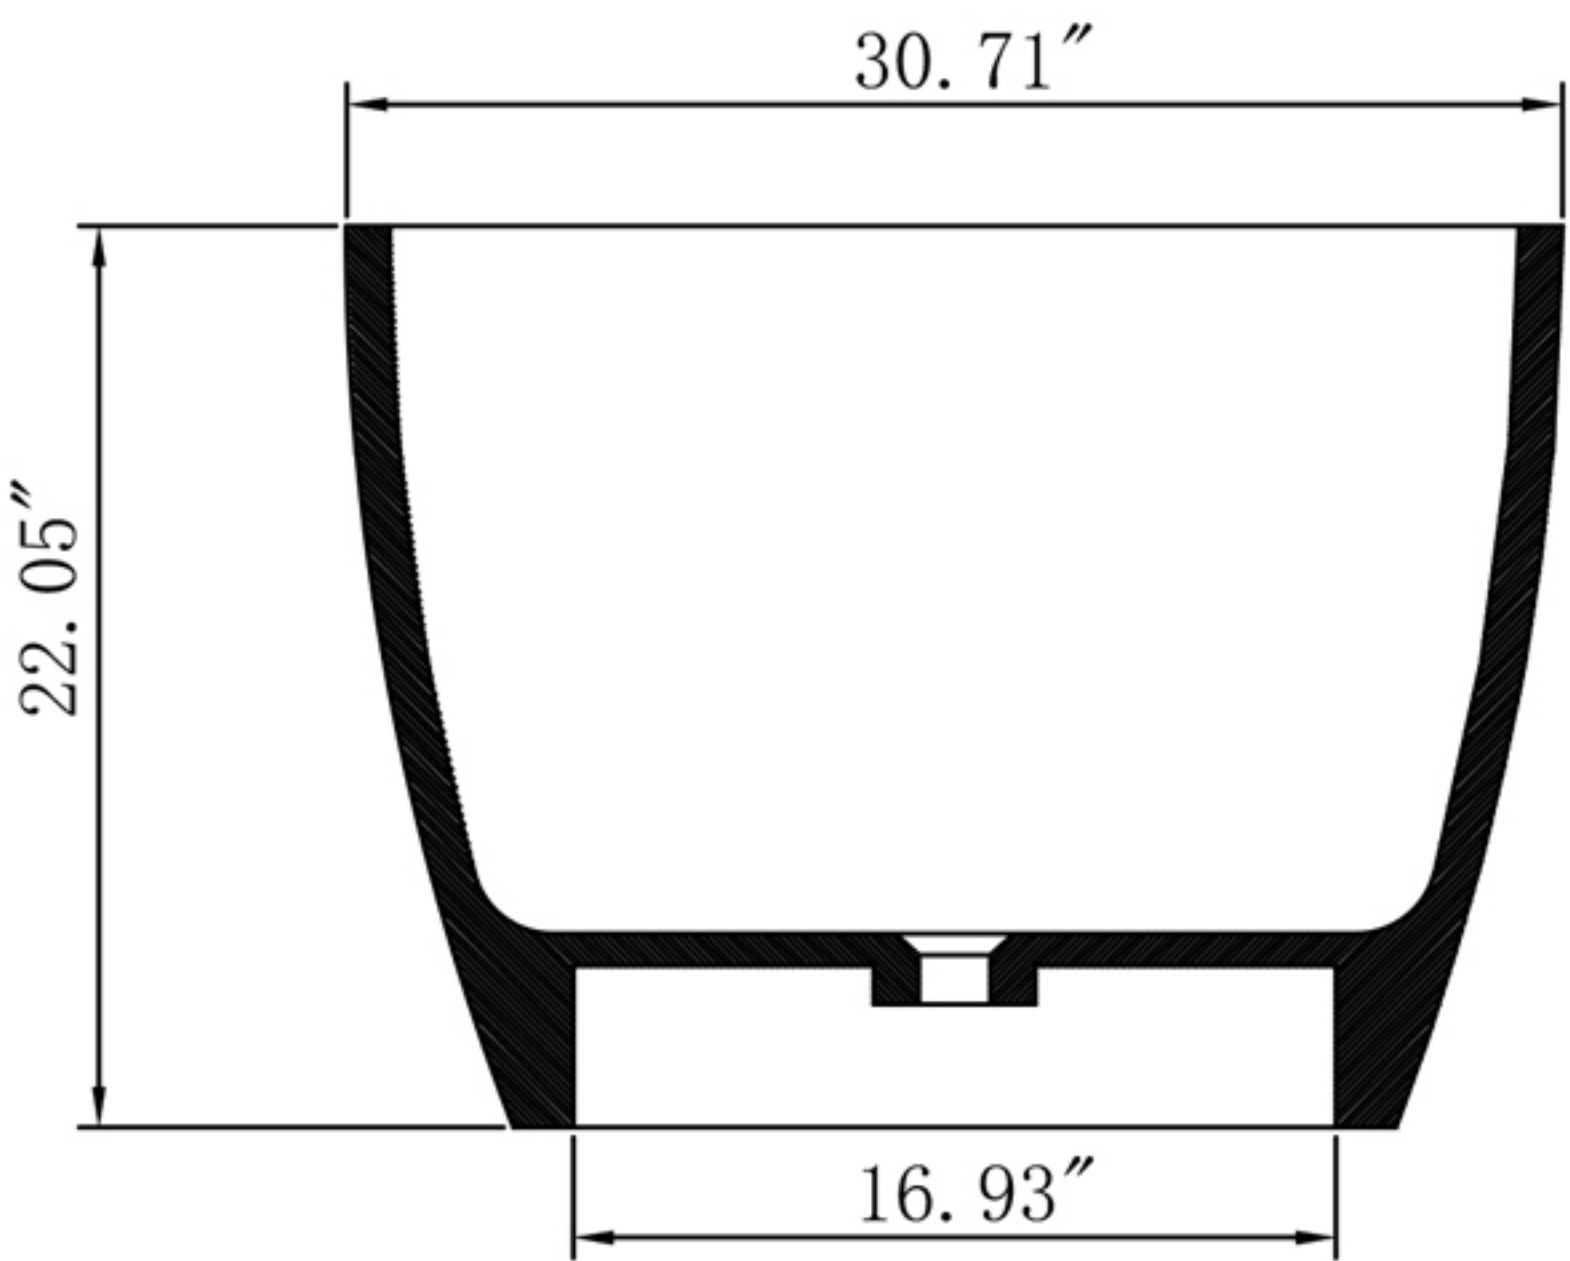

Specification

CAPACITY: 87 Gallons