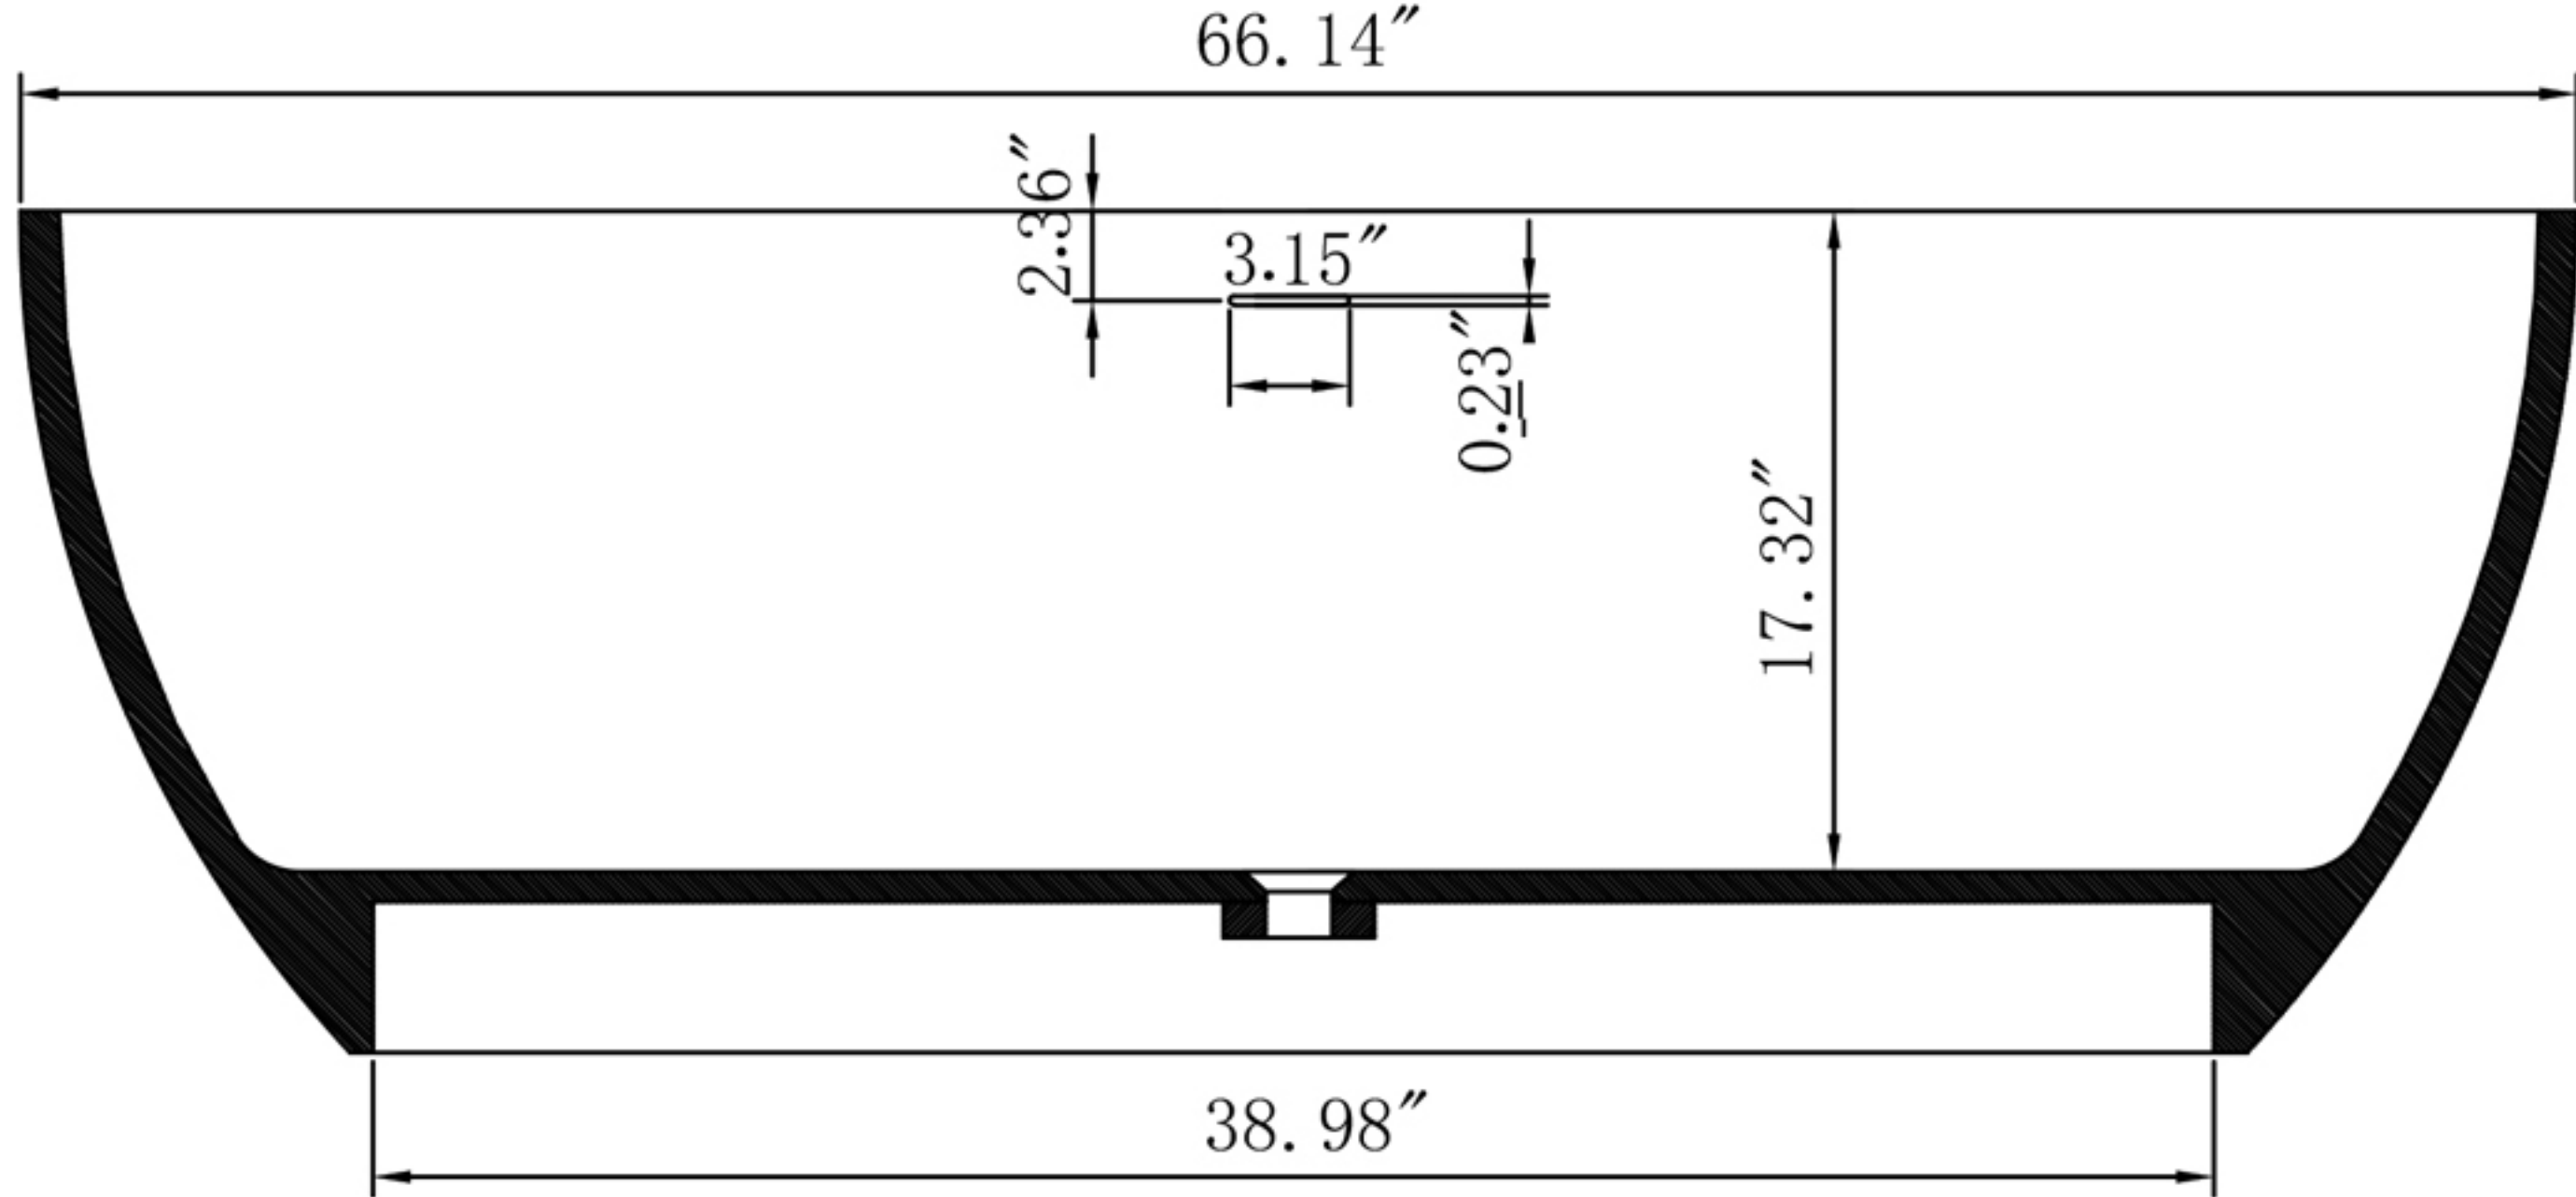

Specification

CAPACITY: 87 Gallons