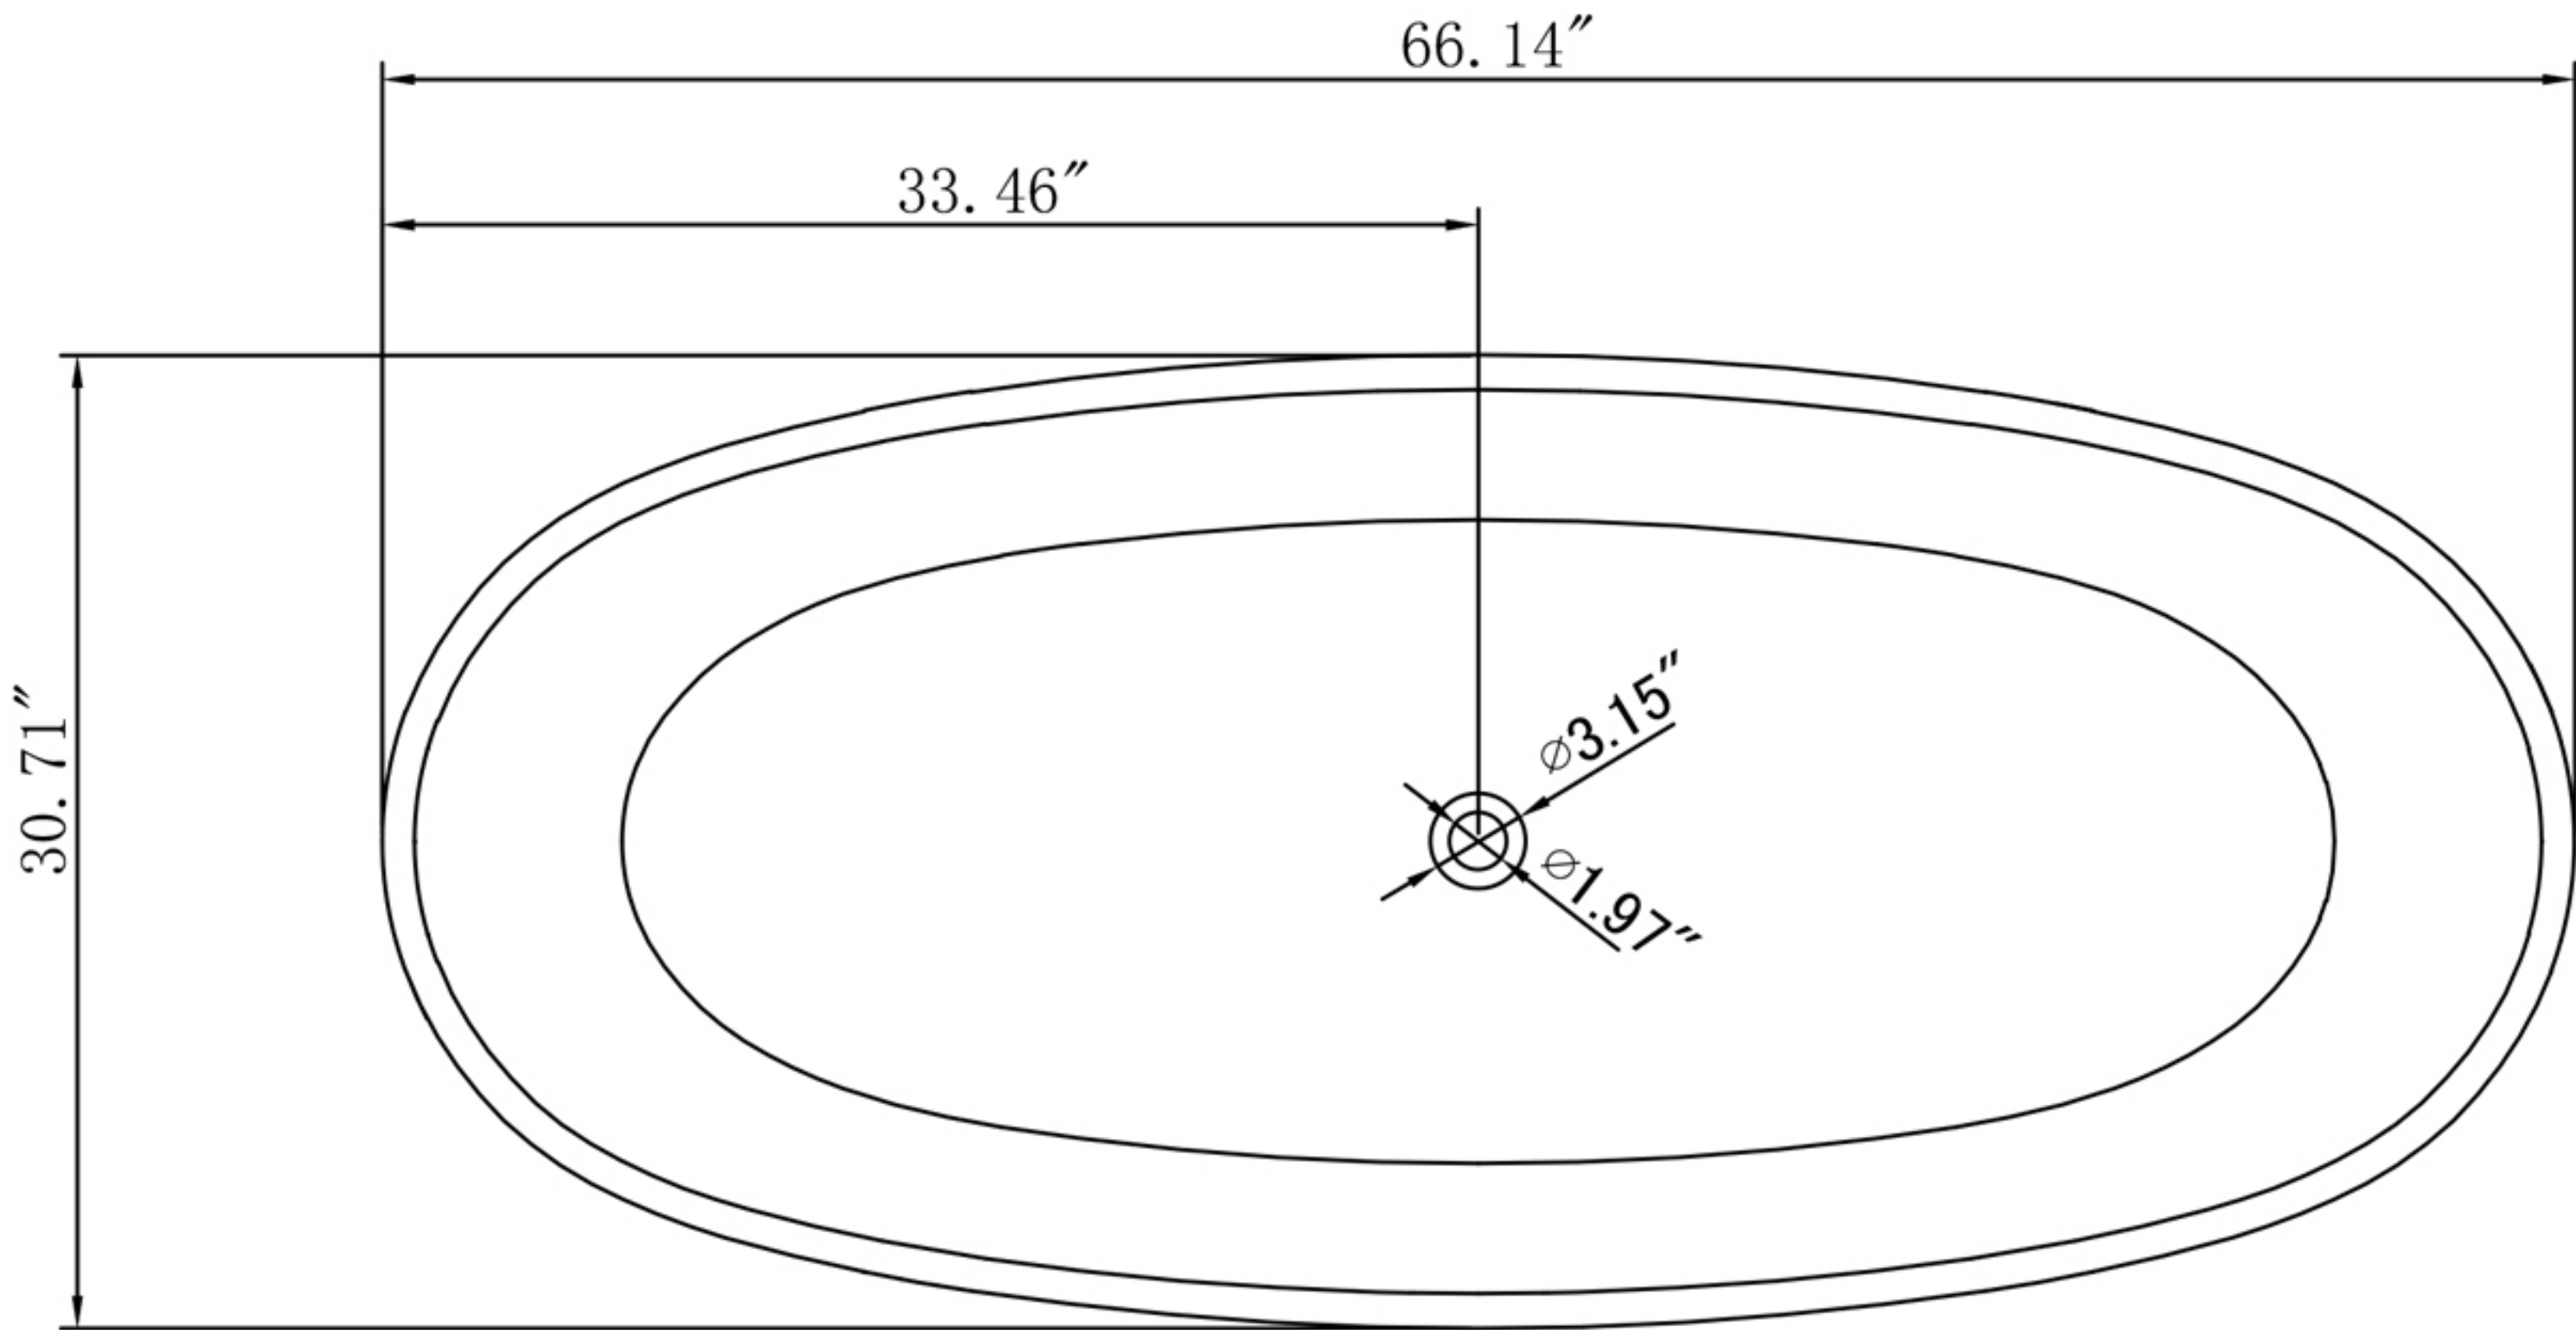

Specification

CAPACITY: 87 Gallons