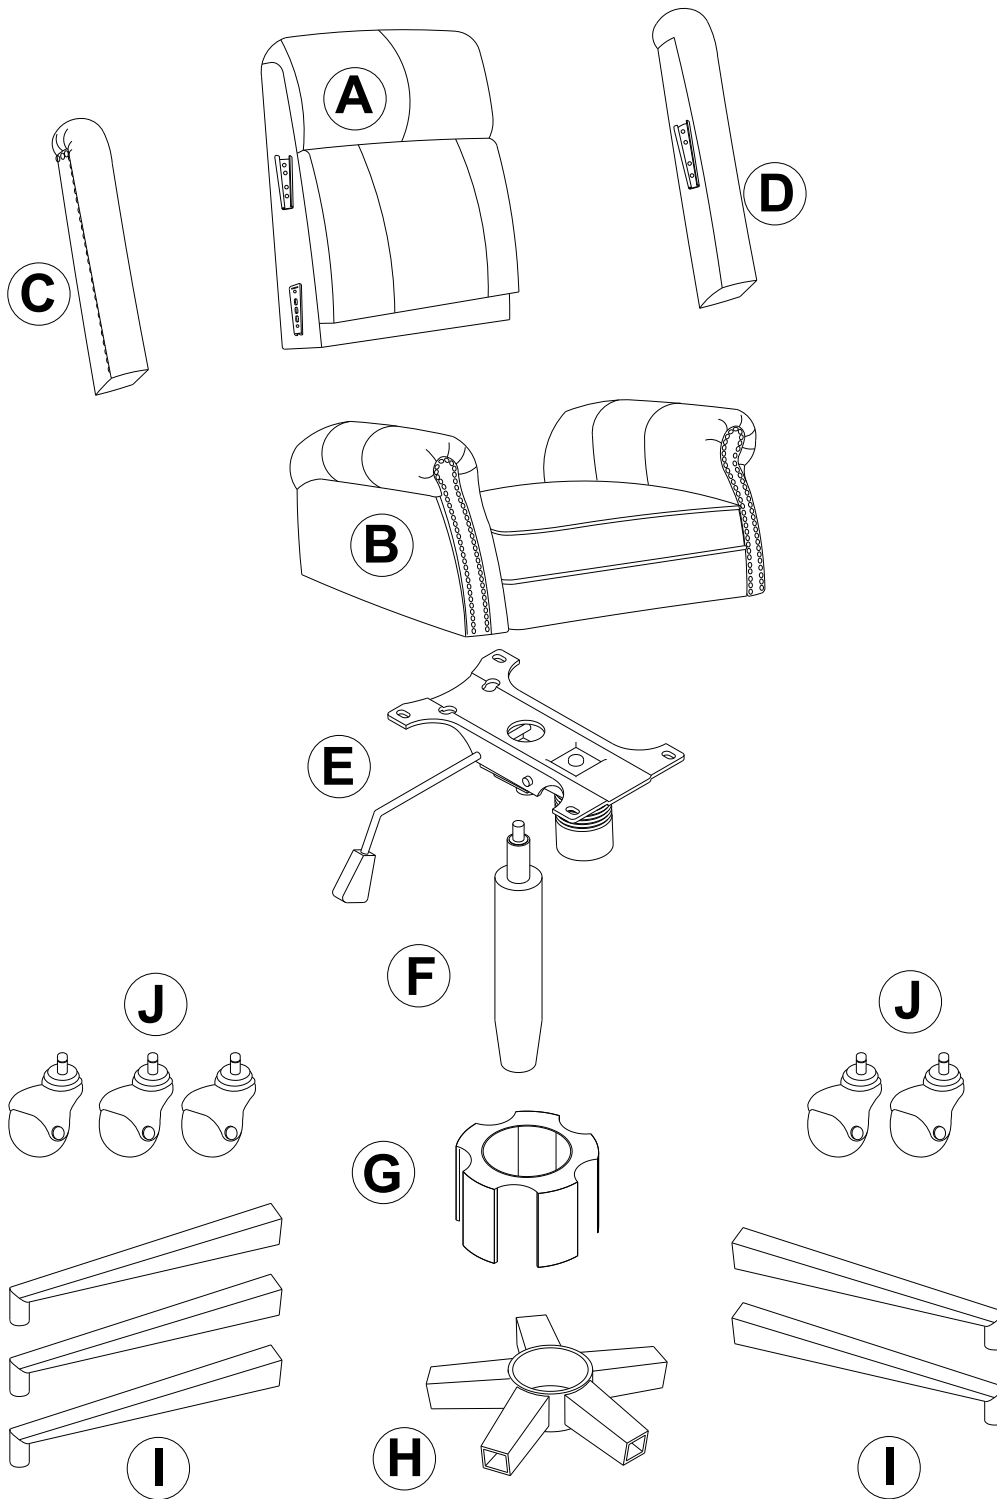

Exploded Diagram

ZOFLB0705

Two persons

Around 20 min