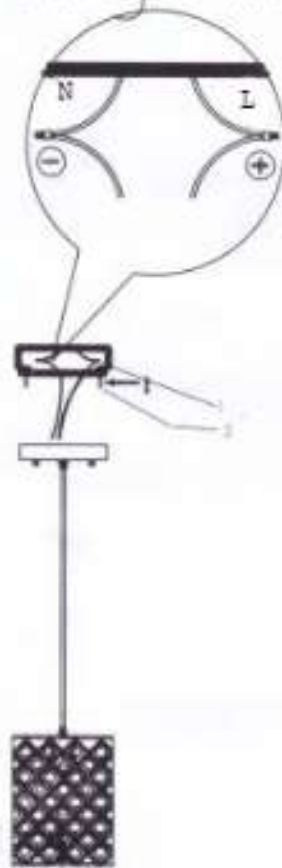

Assembling Manual

Accessory List

No.	Part Name	Parts	QTY
A	Light body		1
B	Shade		1
C	Spare parts kit		1 bag

MODEL 9083D01B

110-120V 50HZ/60HZ

MAX:E12 1*40W