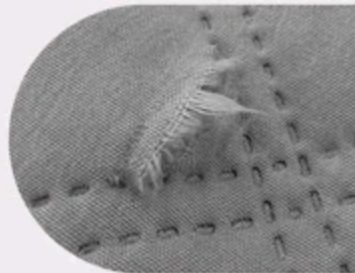

### Quilted Both Sides + Envelope Closure

Fully quilted front and back with a clean envelope finish.

### Oversized for Better Coverage

Designed larger to provide fuller drape on your bed.

Our Full/ Queen oversized quilt is 98 inches wide x 98 inches long

## Typical Quilts

### Embossed Pattern

Adhesion used to form the pattern may weaken over time.