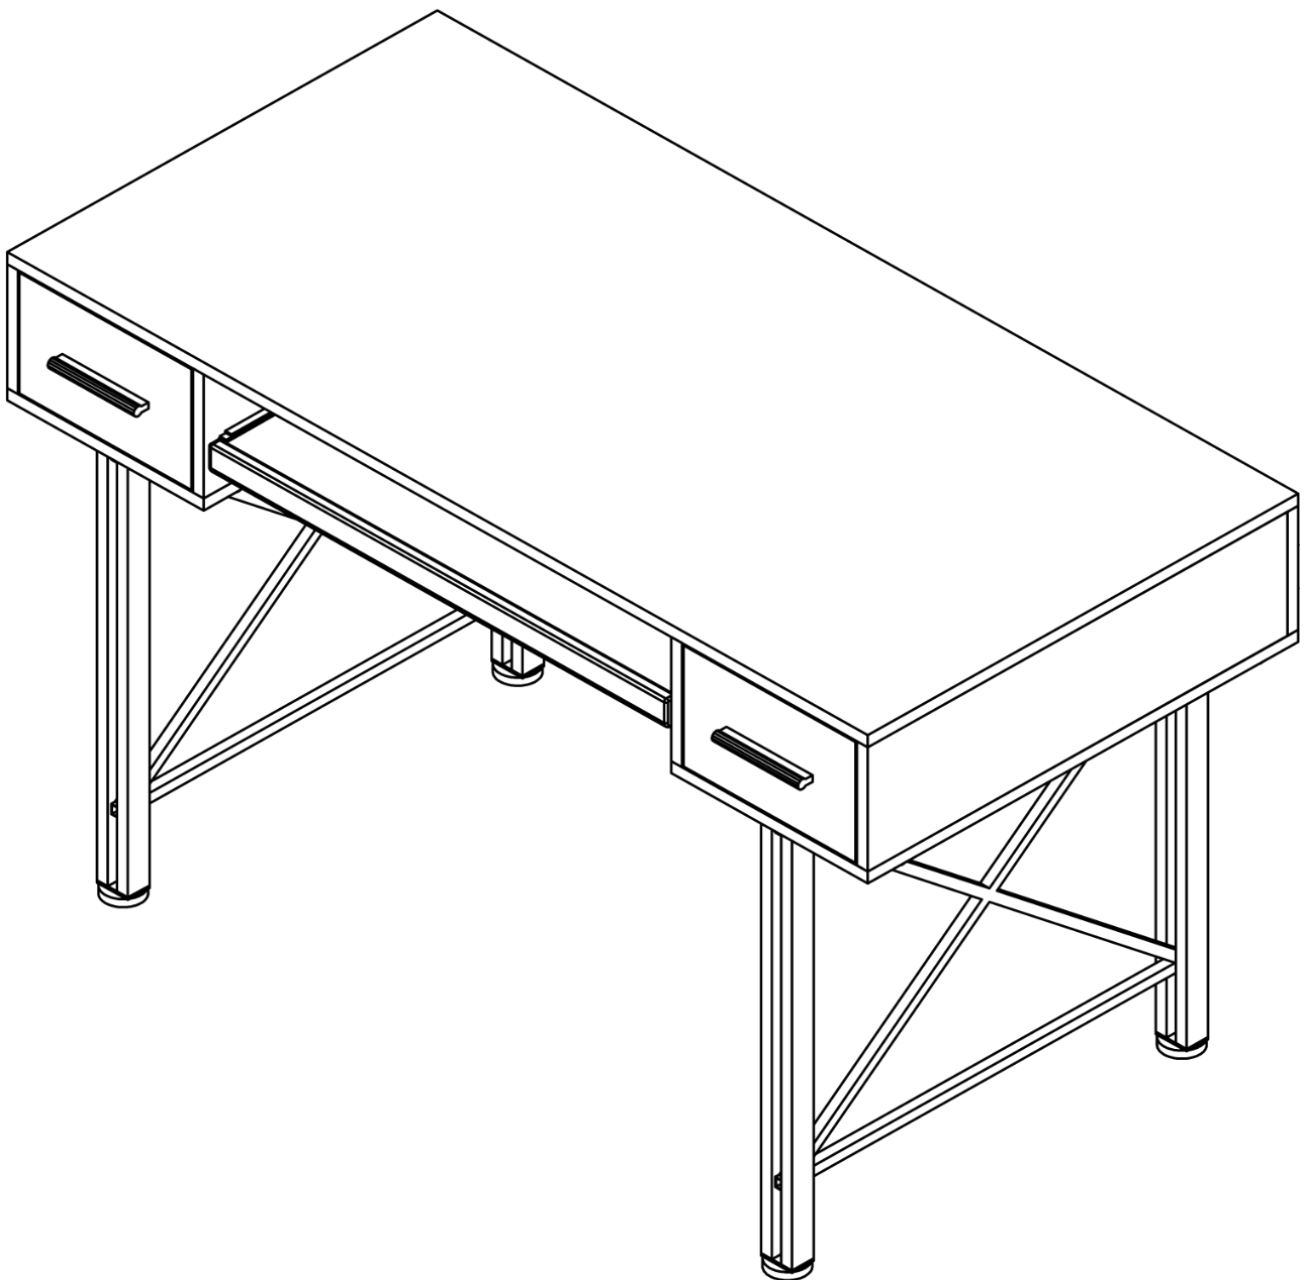

ASSEMBLY INSTRUCTION FOR ACME FURNITURE

MODEL#92795 92797 92799

Thank you for purchasing the quality product. Be sure to check all packing material carefully for small parts which may have come loose inside the carton during shipment. Separate, identify and count all parts and metal hardware. Compare with all parts list to be sure all parts are present. If any part(s) are missing or damaged, please contact your local furniture dealer. For efficient and speedy service, please indicate the model number and code letter of part(s) needed.

** Do not fully tighten screws until fully assembled **

COMPONENT PARTS		
DESCRIPTION	PART NAME	QTY(PCS)
①	DESKTOP 	1
②	RIGHT PANEL 	1
③	LEFT PANEL 	1
④	RIGHT PANEL 	1
⑤	LEFT PANEL 	1
⑥	BOTTOM PANEL 	2
⑦	REAR PANEL 	1
⑧	KEYBOARD SHELF 	1
⑨	(DRAWER)BOTTOM PANEL 	2
⑩	(DRAWER)REAR PANEL 	2
⑪	(DRAWER)SIDE PANEL-L 	2
⑫	(DRAWER)SIDE PANEL-R 	2
⑬	(DRAWER)FRONT PANEL 	2
⑭	PLASTIC STRIP 	1
⑮	HANDLE 	2
⑯	SLIDER 	1
⑰	SLIDER 	1
⑱	SIDE FRAME 	2
⑲	METAL PLATE 	4