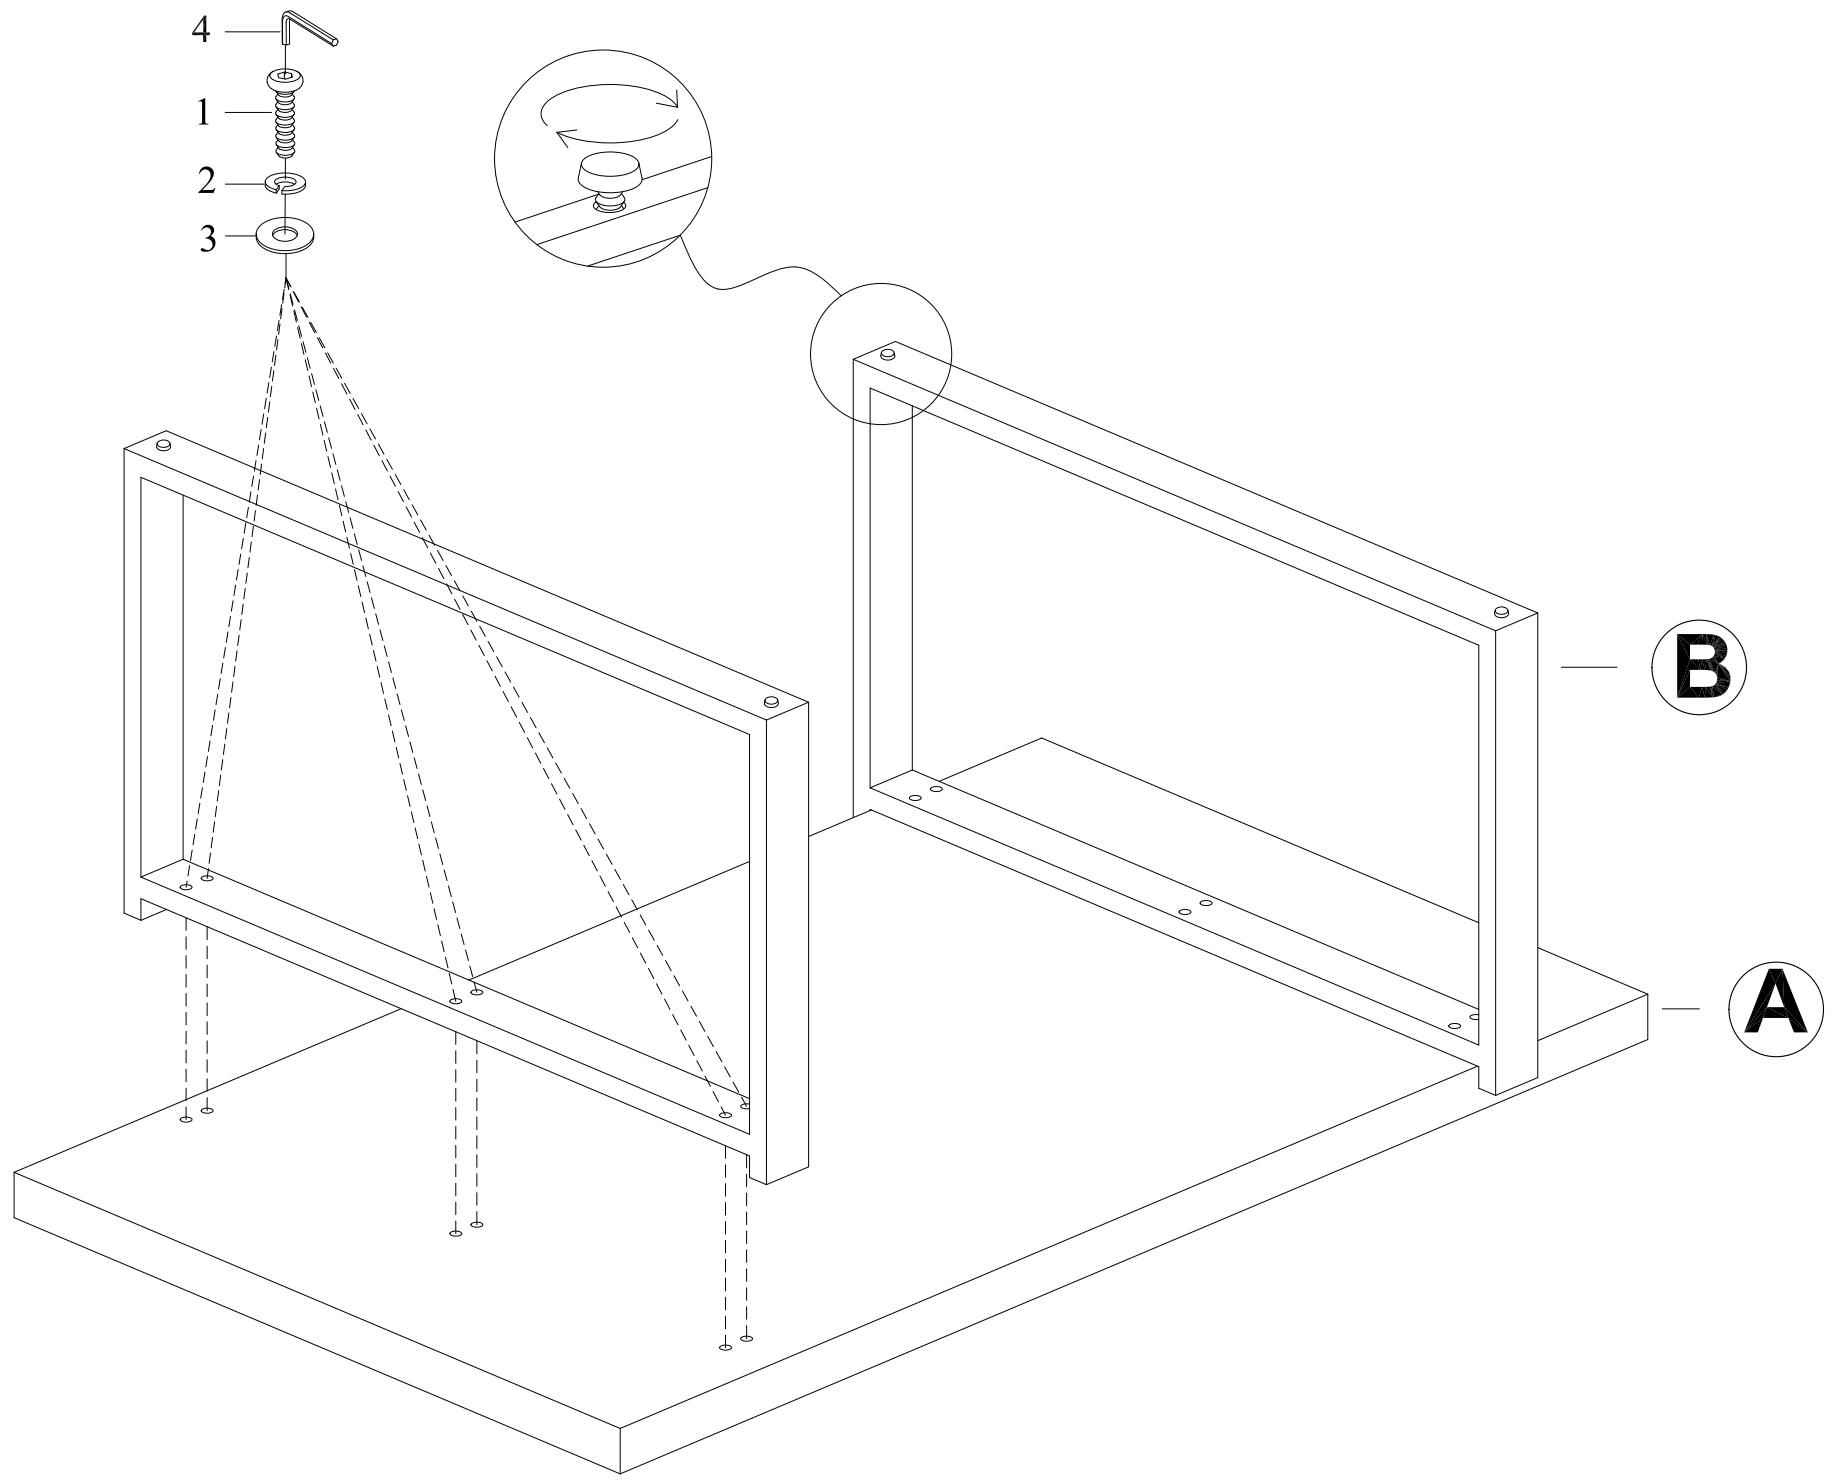

COFFEE TABLE ASSEMBLY INSTRUCTIONS

PARTS PACKING CONFIGURATIONS

A. TOP 1PC
B. LEG 2PCS

HARDWARE ENCLOSED IN CARTON

No	Description	Photo	Quantity
1	ALLEN BOLT (1/4 x 1-1/2)		12 PCS
2	LOCK WASHER (1/4)		12 PCS
3	FLAT WASHER (1/4)		12 PCS
4	ALLEN KEY		1 PC

STEP 1: