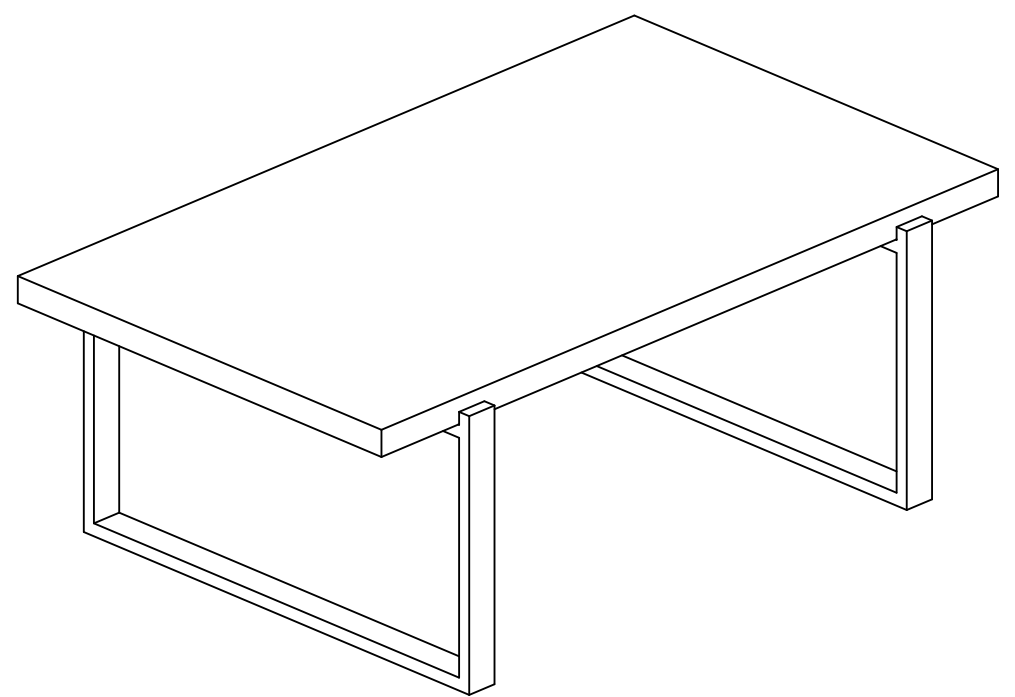

COFFEE TABLE ASSEMBLY INSTRUCTIONS

PARTS PACKING CONFIGURATIONS

A. TOP 1PC
B. LEG 2PCS

HARDWARE ENCLOSED IN CARTON

No	Description	Photo	Quantity
1	ALLEN BOLT (1/4 x 1-1/2)		12 PCS
2	LOCK WASHER (1/4)		12 PCS
3	FLAT WASHER (1/4)		12 PCS
4	ALLEN KEY		1 PC