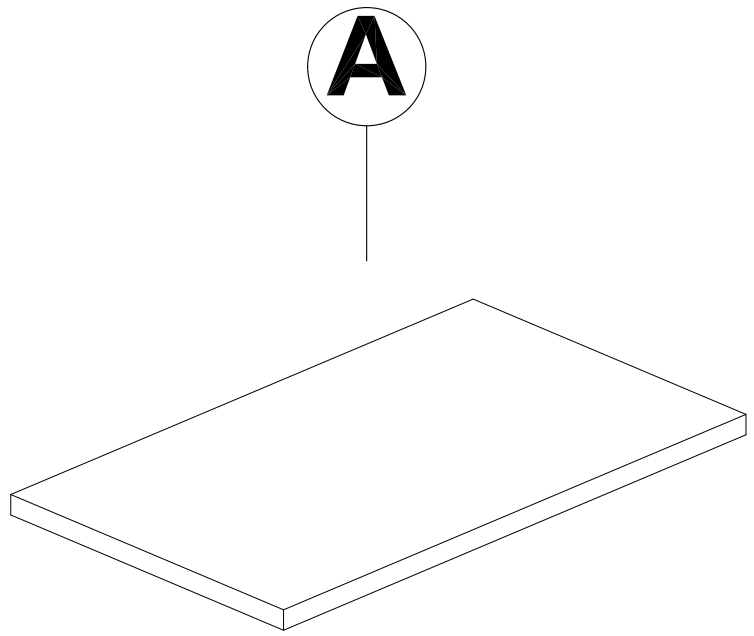

COFFEE TABLE ASSEMBLY INSTRUCTIONS

PARTS PACKING CONFIGURATIONS

A. TOP 1PC
B. LEG 2PCS

HARDWARE ENCLOSED IN CARTON

No	Description	Photo	Quantity
1	ALLEN BOLT (1/4 x 1-1/2)		12 PCS
2	LOCK WASHER (1/4)		12 PCS
3	FLAT WASHER (1/4)		12 PCS
4	ALLEN KEY		1 PC