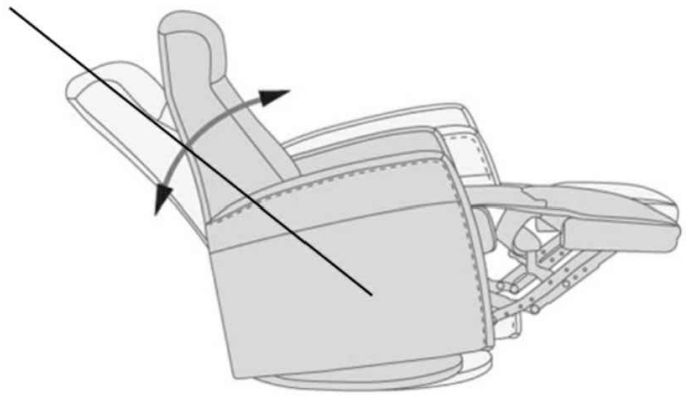

Reclined Max 145°

*Rotate Chair 90° to fit through the door before attaching backrest