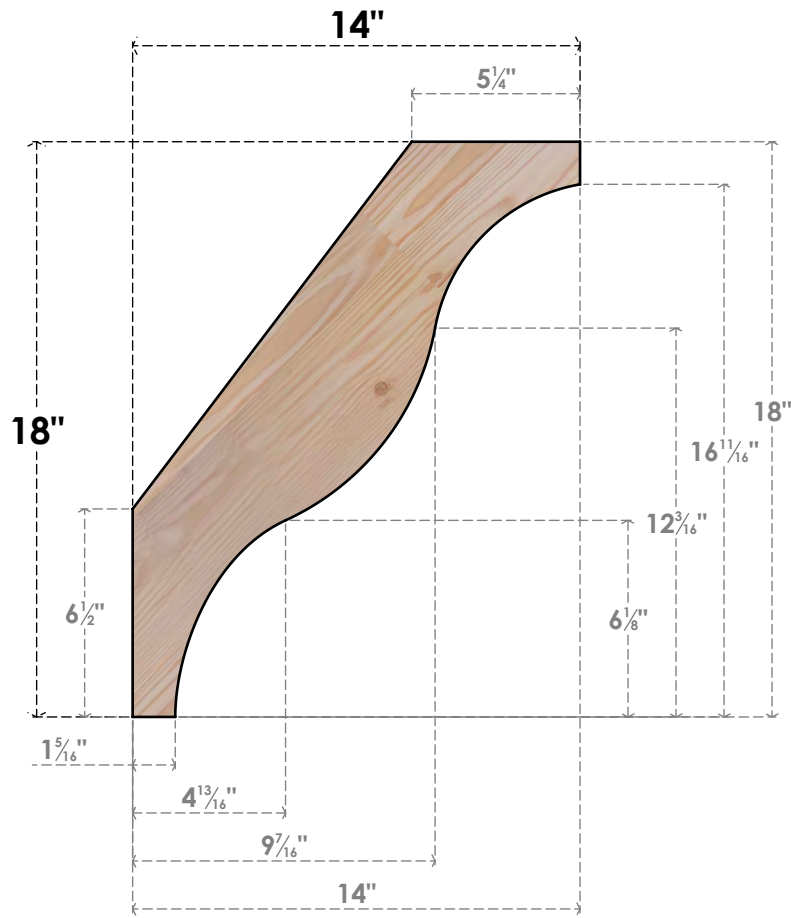

BRC04X14X18FST00SDF

3 1/2"W X 14"D X 18"H FUNSTON SMOOTH BRACE, DOUGLAS FIR

SIDE

FRONT

EKENA MILLWORK
2300 WEST MAIN ST.
CLARKSVILLE, TX 75426
TOLL FREE: 866-607-0453
WWW.EKENAMILLWORK.COM

NOTES

1. INSTALLATION TO BE COMPLETED IN ACCORDANCE WITH MANUFACTURER'S SPECIFICATIONS.
2. DRAWING MAY NOT BE TO SCALE
3. THIS DRAWING IS INTENDED FOR DESIGN AND PLANNING PURPOSES ONLY.
4. ALL INFORMATION CONTAINED HEREIN WAS CURRENT AT THE TIME OF DEVELOPMENT BUT MUST BE REVIEWED AND APPROVED BY THE PRODUCT MANUFACTURER TO BE CONSIDERED ACCURATE.
5. PRODUCTS ARE NOT KILN DRIED. THIS ITEM IS UNIQUE AND WILL CONTAIN THE NATURAL VARIATIONS THAT THE WOOD SPECIES OFFERS. THIS MAY RESULT IN VARIATIONS UP TO 1/4"