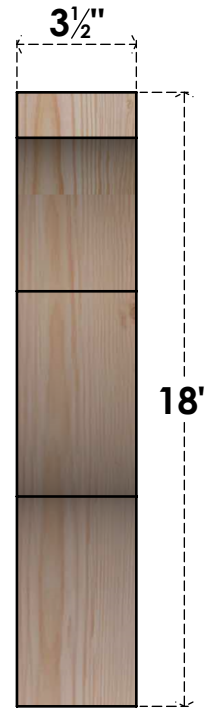

BRC04X14X18FST00SDF

3 1/2"W X 14"D X 18"H FUNSTON SMOOTH BRACE, DOUGLAS FIR

SIDE

FRONT

EKENA MILLWORK
2300 WEST MAIN ST.
CLARKSVILLE, TX 75426
TOLL FREE: 866-607-0453
WWW.EKENAMILLWORK.COM

NOTES

1. INSTALLATION TO BE COMPLETED IN ACCORDANCE WITH MANUFACTURER'S SPECIFICATIONS.
2. DRAWING MAY NOT BE TO SCALE
3. THIS DRAWING IS INTENDED FOR DESIGN AND PLANNING PURPOSES ONLY.
4. ALL INFORMATION CONTAINED HEREIN WAS CURRENT AT THE TIME OF DEVELOPMENT BUT MUST BE REVIEWED AND APPROVED BY THE PRODUCT MANUFACTURER TO BE CONSIDERED ACCURATE.
5. PRODUCTS ARE NOT KILN DRIED. THIS ITEM IS UNIQUE AND WILL CONTAIN THE NATURAL VARIATIONS THAT THE WOOD SPECIES OFFERS. THIS MAY RESULT IN VARIATIONS UP TO 1/4"