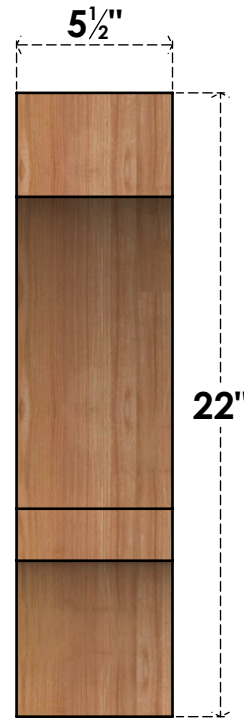

BRC06X18X22BOA00SWR

5 1/2"W X 18"D X 22"H BALBOA SMOOTH BRACE, WESTERN RED CEDAR

SIDE

FRONT

EKENA MILLWORK
 2300 WEST MAIN ST.
 CLARKSVILLE, TX 75426
 TOLL FREE: 866-607-0453
 WWW.EKENAMILLWORK.COM

NOTES

1. INSTALLATION TO BE COMPLETED IN ACCORDANCE WITH MANUFACTURER'S SPECIFICATIONS.
2. DRAWING MAY NOT BE TO SCALE
3. THIS DRAWING IS INTENDED FOR DESIGN AND PLANNING PURPOSES ONLY.
4. ALL INFORMATION CONTAINED HEREIN WAS CURRENT AT THE TIME OF DEVELOPMENT BUT MUST BE REVIEWED AND APPROVED BY THE PRODUCT MANUFACTURER TO BE CONSIDERED ACCURATE.
5. PRODUCTS ARE NOT KILN DRIED. THIS ITEM IS UNIQUE AND WILL CONTAIN THE NATURAL VARIATIONS THAT THE WOOD SPECIES OFFERS. THIS MAY RESULT IN VARIATIONS UP TO 1/4"