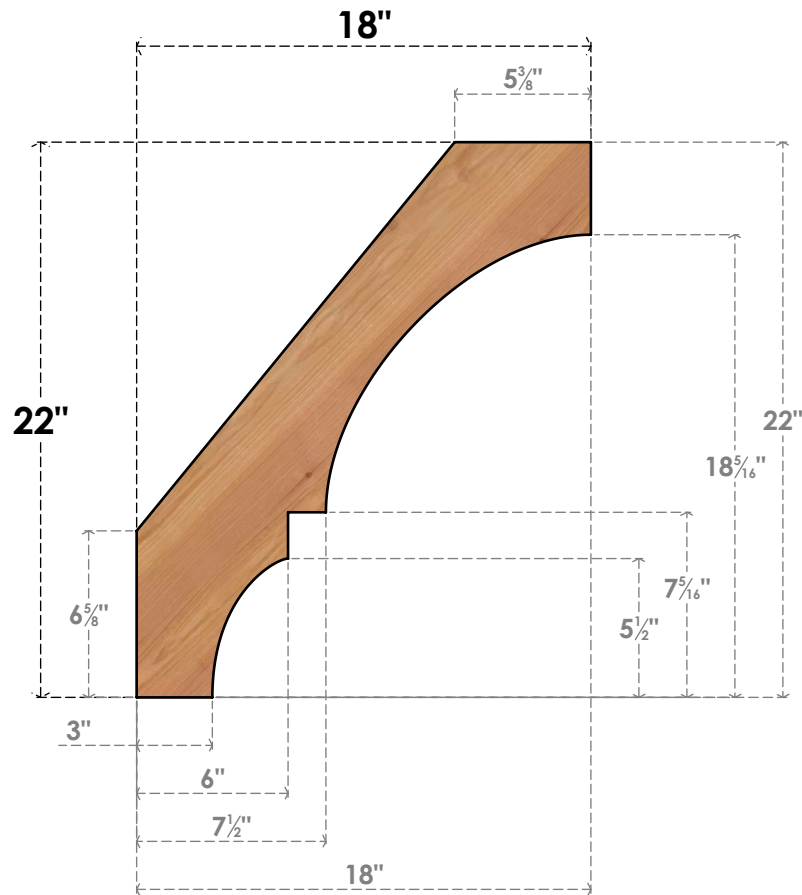

BRC06X18X22BOA00SWR

5 1/2"W X 18"D X 22"H BALBOA SMOOTH BRACE, WESTERN RED CEDAR

SIDE

FRONT

EKENA MILLWORK
 2300 WEST MAIN ST.
 CLARKSVILLE, TX 75426
 TOLL FREE: 866-607-0453
 WWW.EKENAMILLWORK.COM

NOTES

1. INSTALLATION TO BE COMPLETED IN ACCORDANCE WITH MANUFACTURER'S SPECIFICATIONS.
2. DRAWING MAY NOT BE TO SCALE
3. THIS DRAWING IS INTENDED FOR DESIGN AND PLANNING PURPOSES ONLY.
4. ALL INFORMATION CONTAINED HEREIN WAS CURRENT AT THE TIME OF DEVELOPMENT BUT MUST BE REVIEWED AND APPROVED BY THE PRODUCT MANUFACTURER TO BE CONSIDERED ACCURATE.
5. PRODUCTS ARE NOT KILN DRIED. THIS ITEM IS UNIQUE AND WILL CONTAIN THE NATURAL VARIATIONS THAT THE WOOD SPECIES OFFERS. THIS MAY RESULT IN VARIATIONS UP TO 1/4"