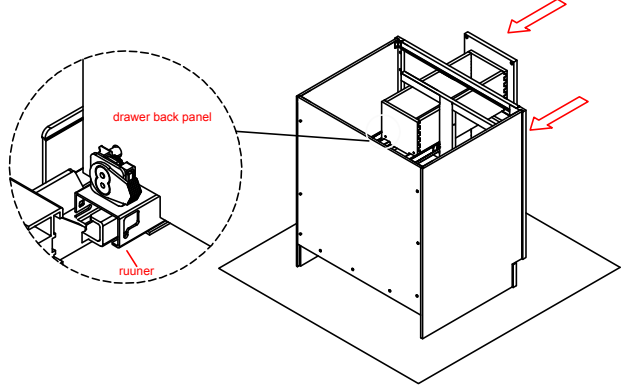

# Base Cabinet Assembly Instruction

Hard Ware List	1   9PCS   Ø4×25mm	5   40PCS   Ø4×12mm	6   10PCS	8   2SET							
	Flat head screw	Flat head screw	Corner brackets	Slide							
											
Cabinet Parts List	A	Frame	B	Side panels(2)	C	Bottom panel	D	Back panel	E	Toe kick	
	G	Door	H	Drawer front(3)	I	Drawer front panel(2)	J	Drawer back panel(2)	K	Drawer side panel(4)	L

**Step9:**

**Step10:**

**Step11:**

**Step12:**

**Step13:**

**Step14:**