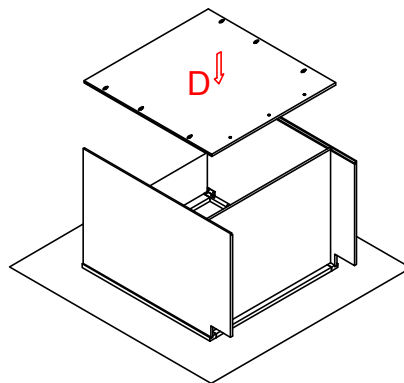

# Base Cabinet Assembly Instruction

Hard Ware List	1   9PCS   Ø4×25mm	5   40PCS   Ø4×12mm	6   10PCS	8   2SET
	Flat head screw	Flat head screw	Corner brackets	Slide
				

Cabinet Parts List	A	Frame	B	Side panels(2)	C	Bottom panel	D	Back panel	E	Toe kick		
	G	Door	H	Drawer front(3)	I	Drawer front panel(2)	J	Drawer back panel(2)	K	Drawer side panel(4)	L	Drawer bottom panel(2)

**Step1:**

**Step2:**

**Step3:**

**Step4:**

**Step5:**

**Step6:**

**Step7:**

**Step8:**

# Base Cabinet Assembly Instruction

Hard Ware List	1   9PCS   Ø4×25mm	5   40PCS   Ø4×12mm	6   10PCS	8   2SET							
	Flat head screw	Flat head screw	Corner brackets	Slide							
											
Cabinet Parts List	A	Frame	B	Side panels(2)	C	Bottom panel	D	Back panel	E	Toe kick	
	G	Door	H	Drawer front(3)	I	Drawer front panel(2)	J	Drawer back panel(2)	K	Drawer side panel(4)	L