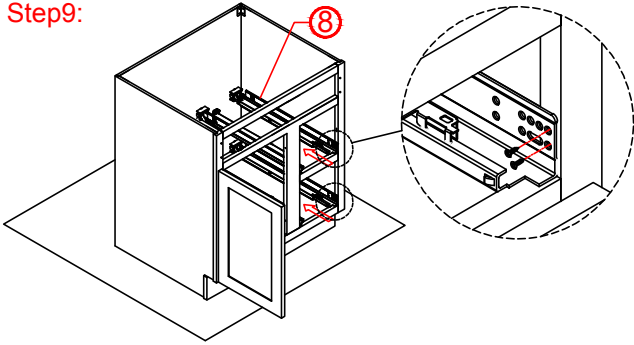

Step10:

Base Cabinet Assembly Instruction

Hard Ware List	1 | 9PCS | Ø4×25mm	5 | 40PCS | Ø4×12mm	6 | 10PCS	8 | 2SET								
	Flat head screw	Flat head screw	Corner brackets	Slide								
Cabinet Parts List	A	Frame	B	Side panels(2)	C	Bottom panel	D	Back panel	E	Toe kick		
	G	Door	H	Drawer front(3)	I	Drawer front panel(2)	J	Drawer back panel(2)	K	Drawer side panel(4)	L	Drawer bottom panel(2)

Step9: