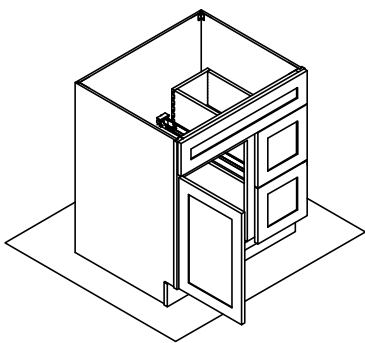

# Base Cabinet Assembly Instruction

Hard Ware List	1   9PCS   Ø4×25mm	5   40PCS   Ø4×12mm	6   10PCS	8   2SET
	Flat head screw	Flat head screw	Corner brackets	Slide
				

Cabinet Parts List	A	Frame	B	Side panels(2)	C	Bottom panel	D	Back panel	E	Toe kick		
	G	Door	H	Drawer front(3)	I	Drawer front panel(2)	J	Drawer back panel(2)	K	Drawer side panel(4)	L	Drawer bottom panel(2)

# Base Cabinet Assembly Instruction

Hard Ware List	1   9PCS   Ø4×25mm	5   40PCS   Ø4×12mm	6   10PCS	8   2SET							
	Flat head screw	Flat head screw	Corner brackets	Slide							
											
Cabinet Parts List	A	Frame	B	Side panels(2)	C	Bottom panel	D	Back panel	E	Toe kick	
	G	Door	H	Drawer front(3)	I	Drawer front panel(2)	J	Drawer back panel(2)	K	Drawer side panel(4)	L

**Step9:**

**Step10:**

**Step11:**

**Step12:**

**Step13:**

**Step14:**