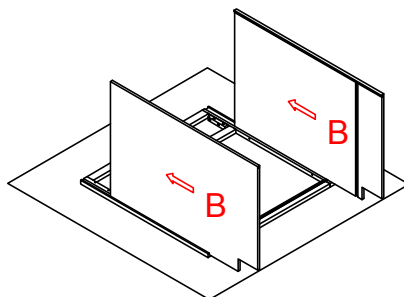

# Base Cabinet Assembly Instruction

Hard Ware List	1   9PCS   Ø4×25mm	5   40PCS   Ø4×12mm	6   10PCS	8   2SET
	Flat head screw	Flat head screw	Corner brackets	Slide
				

Cabinet Parts List	A	Frame	B	Side panels(2)	C	Bottom panel	D	Back panel	E	Toe kick		
	G	Door	H	Drawer front(3)	I	Drawer front panel(2)	J	Drawer back panel(2)	K	Drawer side panel(4)	L	Drawer bottom panel(2)

**Step1:**

**Step2:**

**Step3:**

**Step4:**

**Step5:**

**Step6:**

**Step7:**

**Step8:**