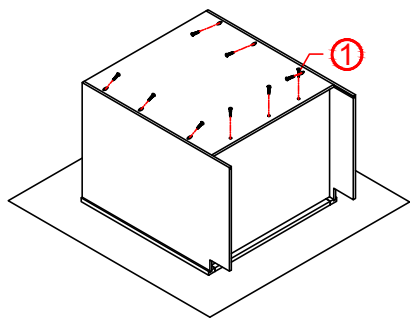

# Base Cabinet Assembly Instruction

Hard Ware List	1   9PCS   Ø4×25mm	5   40PCS   Ø4×12mm	6   10PCS	8   2SET
	Flat head screw	Flat head screw	Corner brackets	Slide
				

Cabinet Parts List	A	Frame	B	Side panels(2)	C	Bottom panel	D	Back panel	E	Toe kick		
	G	Door	H	Drawer front(3)	I	Drawer front panel(2)	J	Drawer back panel(2)	K	Drawer side panel(4)	L	Drawer bottom panel(2)

**Step1:**

**Step2:**

**Step3:**

**Step4:**

**Step5:**

**Step6:**

**Step7:**

**Step8:**

# Base Cabinet Assembly Instruction

Hard Ware List	1   9PCS   Ø4×25mm	5   40PCS   Ø4×12mm	6   10PCS	8   2SET							
	Flat head screw	Flat head screw	Corner brackets	Slide							
											
Cabinet Parts List	A	Frame	B	Side panels(2)	C	Bottom panel	D	Back panel	E	Toe kick	
	G	Door	H	Drawer front(3)	I	Drawer front panel(2)	J	Drawer back panel(2)	K	Drawer side panel(4)	L