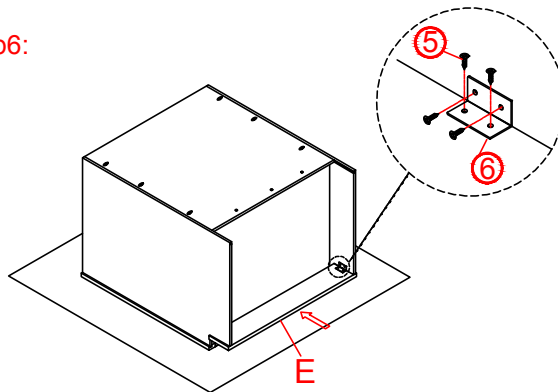

# Base Cabinet Assembly Instruction

Hard Ware List	1   9PCS   Ø4×25mm	5   40PCS   Ø4×12mm	6   10PCS	8   2SET
	Flat head screw	Flat head screw	Corner brackets	Slide
				

Cabinet Parts List	A	Frame	B	Side panels(2)	C	Bottom panel	D	Back panel	E	Toe kick		
	G	Door	H	Drawer front(3)	I	Drawer front panel(2)	J	Drawer back panel(2)	K	Drawer side panel(4)	L	Drawer bottom panel(2)

**Step1:**

**Step2:**

**Step3:**

**Step4:**

**Step5:**

**Step6:**

**Step7:**

**Step8:**

# Base Cabinet Assembly Instruction

Hard Ware List	1   9PCS   Ø4×25mm	5   40PCS   Ø4×12mm	6   10PCS	8   2SET							
	Flat head screw	Flat head screw	Corner brackets	Slide							
											
Cabinet Parts List	A	Frame	B	Side panels(2)	C	Bottom panel	D	Back panel	E	Toe kick	
	G	Door	H	Drawer front(3)	I	Drawer front panel(2)	J	Drawer back panel(2)	K	Drawer side panel(4)	L