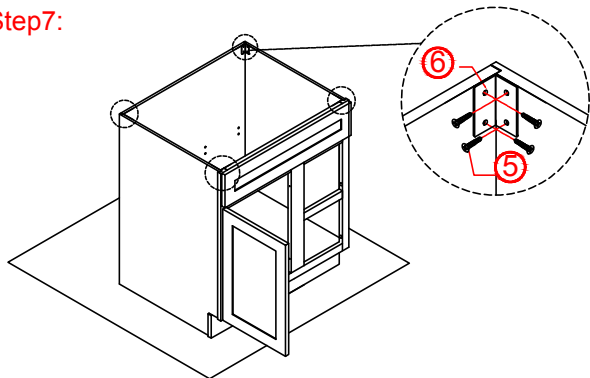

# Base Cabinet Assembly Instruction

Hard Ware List	1   9PCS   Ø4×25mm	5   40PCS   Ø4×12mm	6   10PCS	8   2SET
	Flat head screw	Flat head screw	Corner brackets	Slide
				

Cabinet Parts List	A	Frame	B	Side panels(2)	C	Bottom panel	D	Back panel	E	Toe kick		
	G	Door	H	Drawer front(3)	I	Drawer front panel(2)	J	Drawer back panel(2)	K	Drawer side panel(4)	L	Drawer bottom panel(2)

**Step1:**

**Step2:**

**Step3:**

**Step4:**

**Step5:**

**Step6:**

**Step7:**

**Step8:**

# Base Cabinet Assembly Instruction

Hard Ware List	1   9PCS   Ø4×25mm	5   40PCS   Ø4×12mm	6   10PCS	8   2SET							
	Flat head screw	Flat head screw	Corner brackets	Slide							
											
Cabinet Parts List	A	Frame	B	Side panels(2)	C	Bottom panel	D	Back panel	E	Toe kick	
	G	Door	H	Drawer front(3)	I	Drawer front panel(2)	J	Drawer back panel(2)	K	Drawer side panel(4)	L