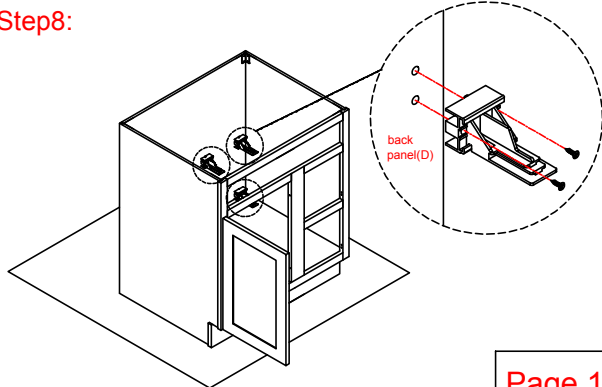

# Base Cabinet Assembly Instruction

Hard Ware List	1   9PCS   Ø4×25mm	5   40PCS   Ø4×12mm	6   10PCS	8   2SET
	Flat head screw	Flat head screw	Corner brackets	Slide
				

Cabinet Parts List	A	Frame	B	Side panels(2)	C	Bottom panel	D	Back panel	E	Toe kick		
	G	Door	H	Drawer front(3)	I	Drawer front panel(2)	J	Drawer back panel(2)	K	Drawer side panel(4)	L	Drawer bottom panel(2)

**Step1:**

**Step2:**

**Step3:**

**Step4:**

**Step5:**

**Step6:**

**Step7:**

**Step8:**

# Base Cabinet Assembly Instruction

Hard Ware List	1   9PCS   Ø4×25mm	5   40PCS   Ø4×12mm	6   10PCS	8   2SET							
	Flat head screw	Flat head screw	Corner brackets	Slide							
											
Cabinet Parts List	A	Frame	B	Side panels(2)	C	Bottom panel	D	Back panel	E	Toe kick	
	G	Door	H	Drawer front(3)	I	Drawer front panel(2)	J	Drawer back panel(2)	K	Drawer side panel(4)	L