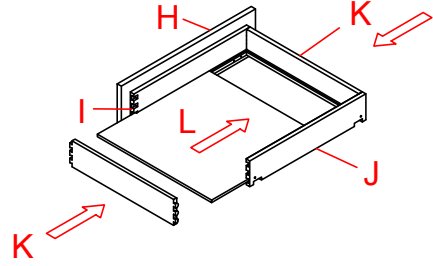

Base Cabinet Assembly Instruction

Hard Ware List	1 | 9PCS | Ø4×25mm	5 | 40PCS | Ø4×12mm	6 | 10PCS	8 | 2SET								
	Flat head screw	Flat head screw	Corner brackets	Slide								
Cabinet Parts List	A	Frame	B	Side panels(2)	C	Bottom panel	D	Back panel	E	Toe kick		
	G	Door	H	Drawer front(3)	I	Drawer front panel(2)	J	Drawer back panel(2)	K	Drawer side panel(4)	L	Drawer bottom panel(2)

Step10: