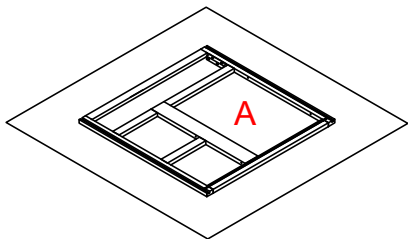

# Base Cabinet Assembly Instruction

Hard Ware List	1   9PCS   Ø4×25mm	5   40PCS   Ø4×12mm	6   10PCS	8   2SET
	Flat head screw	Flat head screw	Corner brackets	Slide
				

Cabinet Parts List	A	Frame	B	Side panels(2)	C	Bottom panel	D	Back panel	E	Toe kick		
	G	Door	H	Drawer front(3)	I	Drawer front panel(2)	J	Drawer back panel(2)	K	Drawer side panel(4)	L	Drawer bottom panel(2)

**Step1:**

**Step2:**

**Step3:**

**Step4:**

**Step5:**

**Step6:**

**Step7:**

**Step8:**