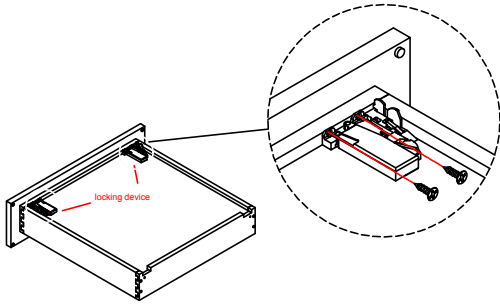

# Base Cabinet Assembly Instruction

Hard Ware List	1   9PCS   Ø4×25mm	5   40PCS   Ø4×12mm	6   10PCS	8   2SET							
	Flat head screw	Flat head screw	Corner brackets	Slide							
											
Cabinet Parts List	A	Frame	B	Side panels(2)	C	Bottom panel	D	Back panel	E	Toe kick	
	G	Door	H	Drawer front(3)	I	Drawer front panel(2)	J	Drawer back panel(2)	K	Drawer side panel(4)	L

**Step9:**

**Step10:**

**Step11:**

**Step12:**

**Step13:**

**Step14:**