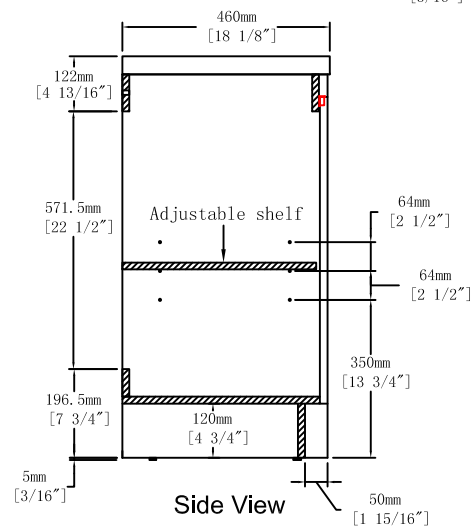

Top View

Front View

Side View

Item NO.	BV B120 D24 GWH
Project	

Version	V1
Date	2025-5-3