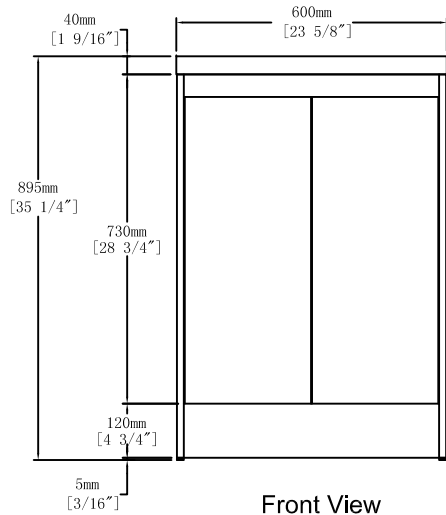

Top View

Front View

Side View

Item NO.	BV B120 D24 GWH
Project	

Version	V1
Date	2025-5-3