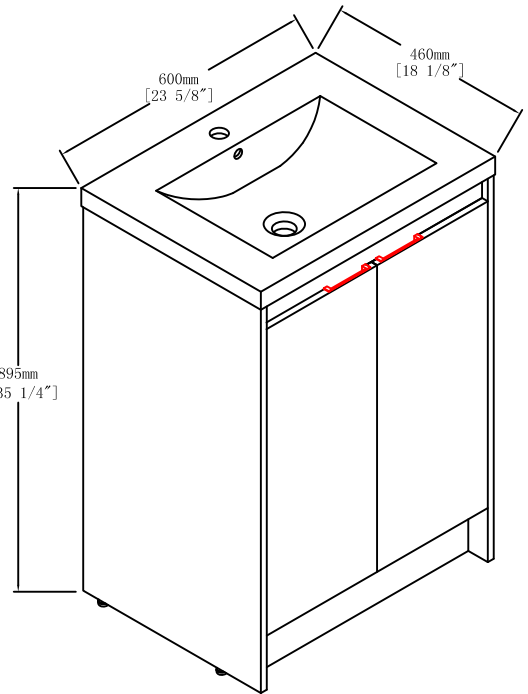

Top View

Front View

Side View

Item NO.	BV B120 D24 GWH
Project	

Version	V1
Date	2025-5-3