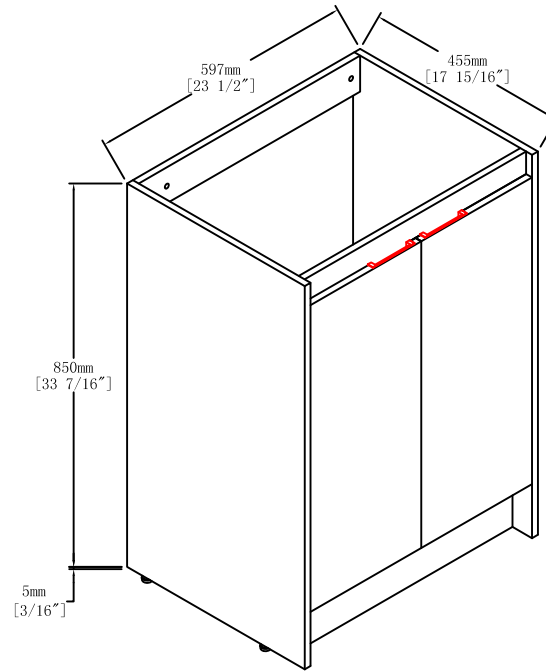

Top View

Front View

Side View

Item NO.	BV B120 D24 GWH
Project	

Version	V1
Date	2025-5-3