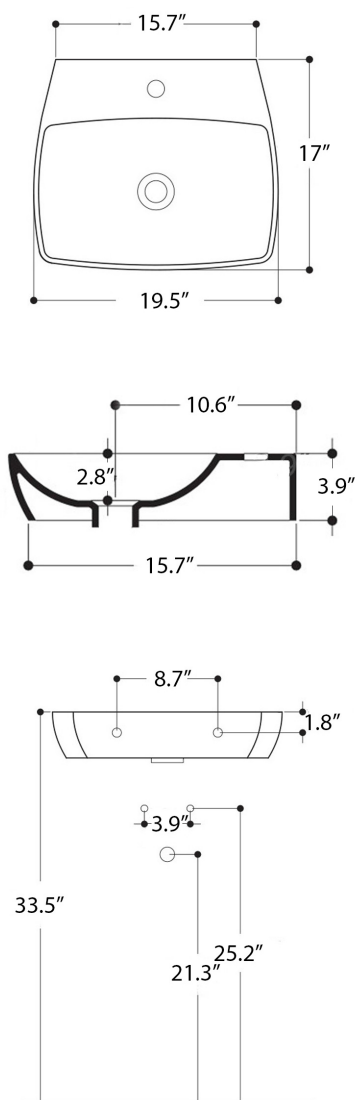

Features

- Ceramic
- With overflow
- Countertop or wall-mount installation
- With faucet hole

H10 50W - 8109101

SKU# | Option:

- H10 50W - 8109101 | White

Collection H10	Model H10 50W - 8109101	Dimensions Metric <i>1 inch = 2.54 cm</i> <i>1 inch = 25.4 mm</i>	 1051 Lea Drive - Collegeville, PA 19426 Tel. 215 513 9400 - Fax 610 831 0215 www.ws bathcollections.com - info@ws bathcollectins.com
--------------------------	-------------------------------------	--	---

N.B.: Indicated size could have a variation of about 0,8 % due to the use of the moulds or the small variations of the raw materials' technical characteristics used in the mixture.

Collection
J 32

Model |
J 32'72Y "": 32; 323

Dimensions Metric
1 inch = 2.54 cm
1 inch = 25.4 mm

WS®
BATH
COLLECTIONS

1051 Lea Drive - Collegeville, PA 19426
Tel. 215 513 9400 - Fax 610 831 0215
www.ws bathcollections.com - info@ws bathcollections.com

MOUNTING HARDWARE

Wall-mount installation

Vessel/ countertop installation

Bolts

Silicone (*optional*)

Collection
J 32

Model |
J 32"72Y "/: 32; 323

Dimensions Metric
1 inch = 2.54 cm
1 inch = 25.4 mm