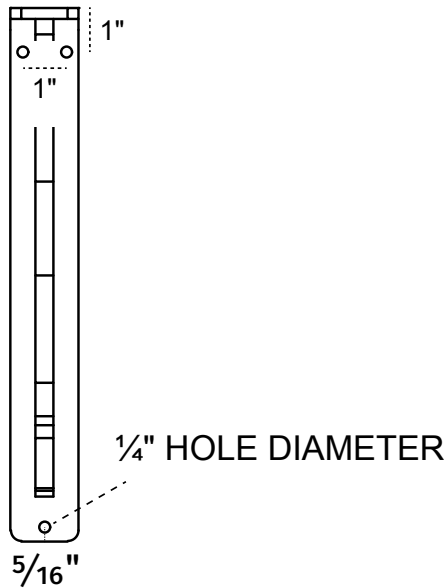

1½-INCH W X 10-INCH D X 12-INCH H MARIA SINGLE BRACE BRACKET

1½" WIDTH

FRONT PROFILE

10" DEPTH

SIDE PROFILE

HEAVY-DUTY ¼" THICK

AVAILABLE IN:
POWDER COATED BLACK

BKTM01X10X12SMA