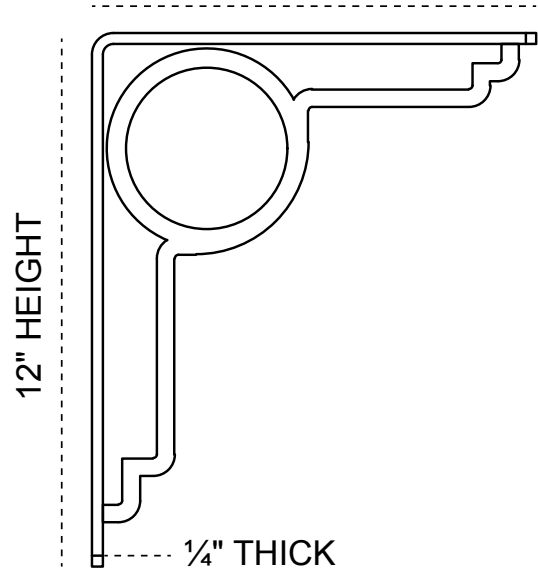

1½-INCH W X 10-INCH D X 12-INCH H MARIA SINGLE BRACE BRACKET

1½" WIDTH

FRONT PROFILE

10" DEPTH

SIDE PROFILE

HEAVY-DUTY ¼" THICK

AVAILABLE IN:
POWDER COATED BLACK

BKTM01X10X12SMA