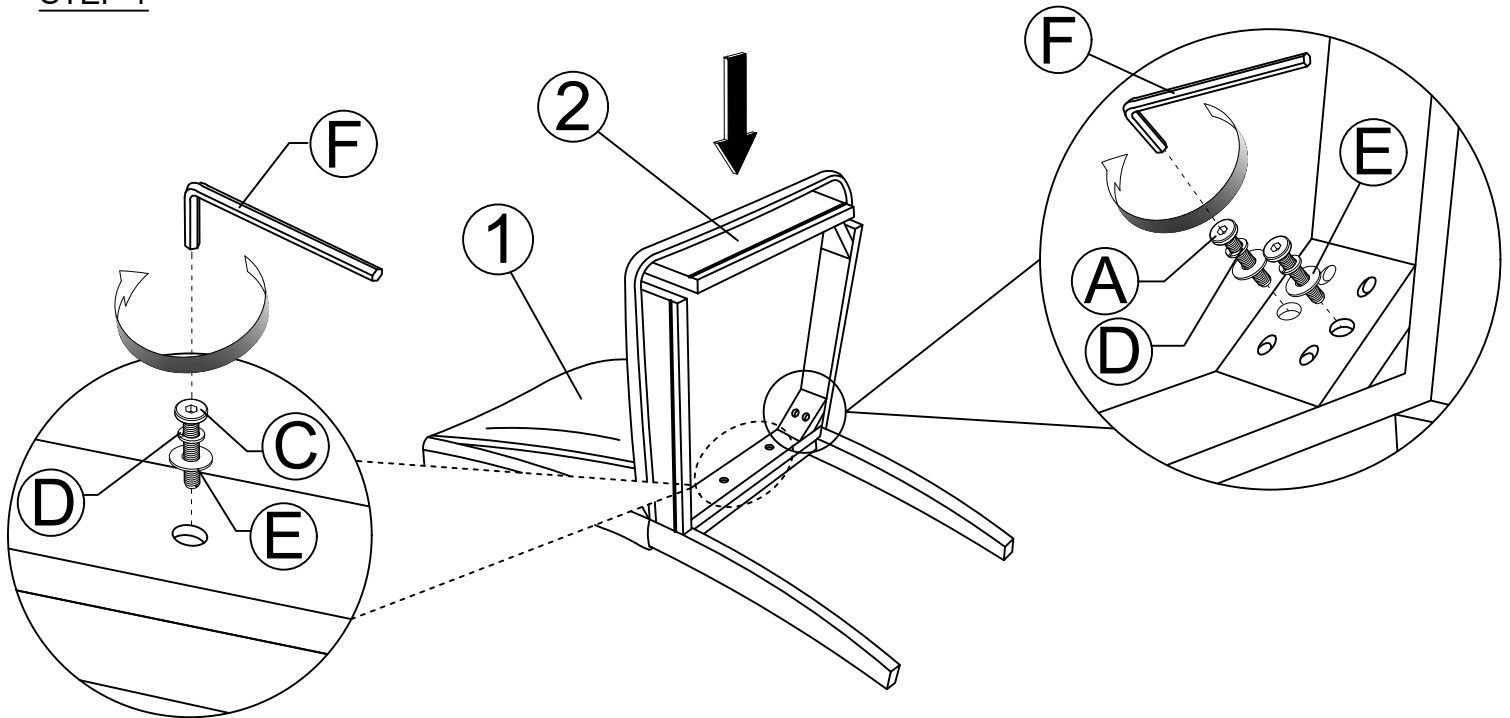

ASSEMBLY INSTRUCTIONS

MODEL : LW2401

ITEM	PART NAME	QTY
1	Chair Back 	1 PC
2	Chair Seat 	1 PC
3	Front Leg 	2 PCS

ITEM	HARDWARE LIST	DESCRIPTION	QTY
A	JCBC M6 x 80mm		4 PCS
B	JCBC M6 x 60mm		4 PCS
C	JCBC M6 x 40mm		2 PCS
D	Spring Washer M6 x 13		10 PCS
E	Flat Washer M6 1/4		10 PCS
F	Allen Key		1 PC

STEP 1

STEP 2