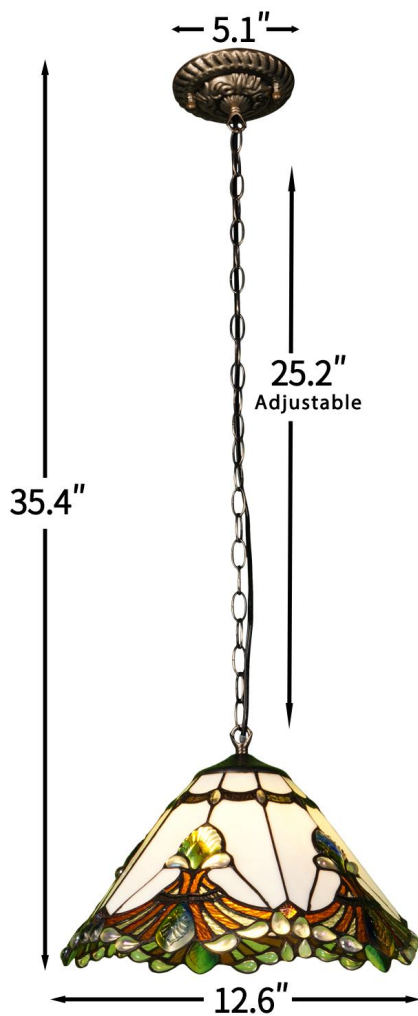

PRODUCT SIZE

E26*1

(Bulbs Not Included)

Material: Glass

Lamp Body Color: Antique Brass

Control Method: Wall Control

Net Weight: 5.18 lbs