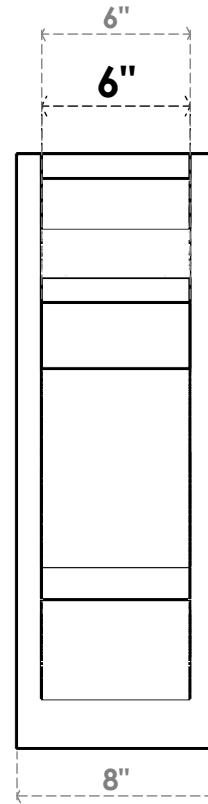

ITEM NUMBER: OUTUROC060X080X16000X24000X060X020X060BOA04RCPR

6"W TOP X 8"W BACK X 16"D X 24"H X 6"T TOP X 2"T BACK TIMBERTHANE ROUGH CEDAR BALBOA FAUX WOOD OPEN OUTLOOKER, TRADITIONAL TOP AND BLOCK BACK, 6"W CLOSED BRACE, PRIMED TAN

ISOMETRIC

GENERATED DATE : 07/05/2023

EKENA MILLWORK
2300 WEST MAIN ST.
CLARKSVILLE, TX 75426
TOLL FREE: 866-607-0453
WWW.EKENAMILLWORK.COM

NOTES

1. INSTALLATION TO BE COMPLETED IN ACCORDANCE WITH MANUFACTURER'S SPECIFICATIONS.
2. DRAWING MAY NOT BE TO SCALE
3. THIS DRAWING IS INTENDED FOR DESIGN AND PLANNING PURPOSES ONLY.
4. ALL INFORMATION CONTAINED HEREIN WAS CURRENT AT THE TIME OF DEVELOPMENT BUT MUST BE REVIEWED AND APPROVED BY THE PRODUCT MANUFACTURER TO BE CONSIDERED ACCURATE.
5. TIMBERTHANE ARCHITECTURAL PRODUCTS ARE MADE FROM HIGH DENSITY URETHANE AND COME FACTORY PRIMED