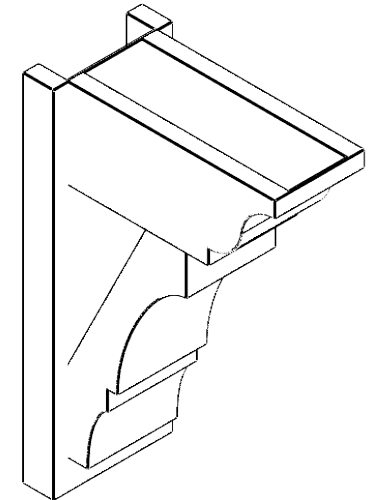

ITEM NUMBER: OUTUROC060X080X16000X24000X060X020X060BOA04RCPR

6"W TOP X 8"W BACK X 16"D X 24"H X 6"T TOP X 2"T BACK TIMBERTHANE ROUGH CEDAR BALBOA FAUX WOOD OPEN OUTLOOKER, TRADITIONAL TOP AND BLOCK BACK, 6"W CLOSED BRACE, PRIMED TAN

ISOMETRIC

GENERATED DATE : 07/05/2023

EKENA MILLWORK
2300 WEST MAIN ST.
CLARKSVILLE, TX 75426
TOLL FREE: 866-607-0453
WWW.EKENAMILLWORK.COM

NOTES

1. INSTALLATION TO BE COMPLETED IN ACCORDANCE WITH MANUFACTURER'S SPECIFICATIONS.
2. DRAWING MAY NOT BE TO SCALE
3. THIS DRAWING IS INTENDED FOR DESIGN AND PLANNING PURPOSES ONLY.
4. ALL INFORMATION CONTAINED HEREIN WAS CURRENT AT THE TIME OF DEVELOPMENT BUT MUST BE REVIEWED AND APPROVED BY THE PRODUCT MANUFACTURER TO BE CONSIDERED ACCURATE.
5. TIMBERTHANE ARCHITECTURAL PRODUCTS ARE MADE FROM HIGH DENSITY URETHANE AND COME FACTORY PRIMED