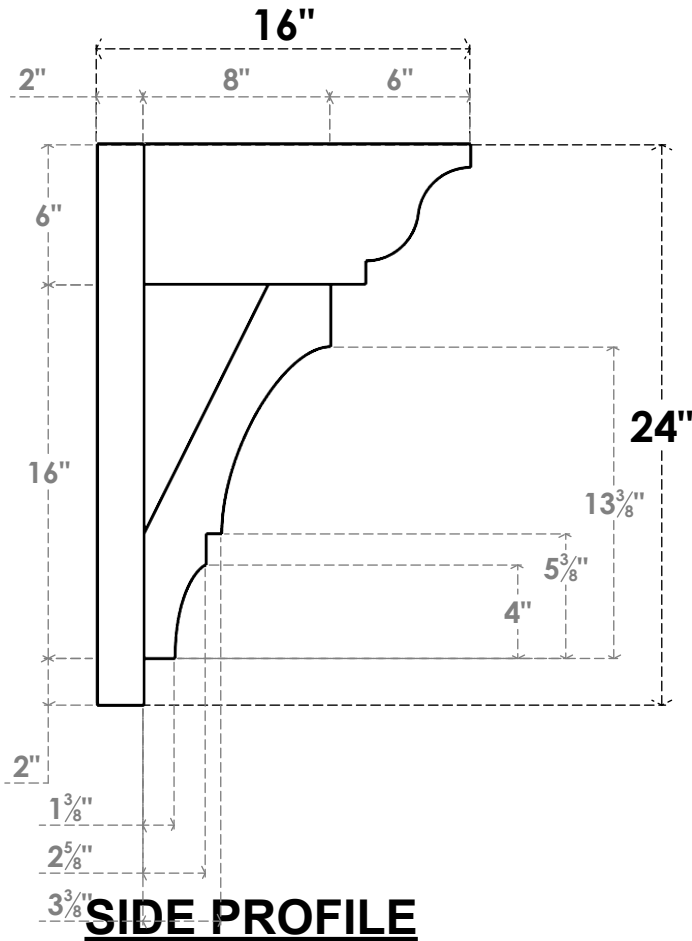

ITEM NUMBER: OUTUROC060X080X16000X24000X060X020X060BOA04RCPR

6"W TOP X 8"W BACK X 16"D X 24"H X 6"T TOP X 2"T BACK TIMBERTHANE ROUGH CEDAR BALBOA FAUX WOOD OPEN OUTLOOKER, TRADITIONAL TOP AND BLOCK BACK, 6"W CLOSED BRACE, PRIMED TAN

ISOMETRIC

GENERATED DATE : 07/05/2023

EKENA MILLWORK
2300 WEST MAIN ST.
CLARKSVILLE, TX 75426
TOLL FREE: 866-607-0453
WWW.EKENAMILLWORK.COM

NOTES

1. INSTALLATION TO BE COMPLETED IN ACCORDANCE WITH MANUFACTURER'S SPECIFICATIONS.
2. DRAWING MAY NOT BE TO SCALE
3. THIS DRAWING IS INTENDED FOR DESIGN AND PLANNING PURPOSES ONLY.
4. ALL INFORMATION CONTAINED HEREIN WAS CURRENT AT THE TIME OF DEVELOPMENT BUT MUST BE REVIEWED AND APPROVED BY THE PRODUCT MANUFACTURER TO BE CONSIDERED ACCURATE.
5. TIMBERTHANE ARCHITECTURAL PRODUCTS ARE MADE FROM HIGH DENSITY URETHANE AND COME FACTORY PRIMED