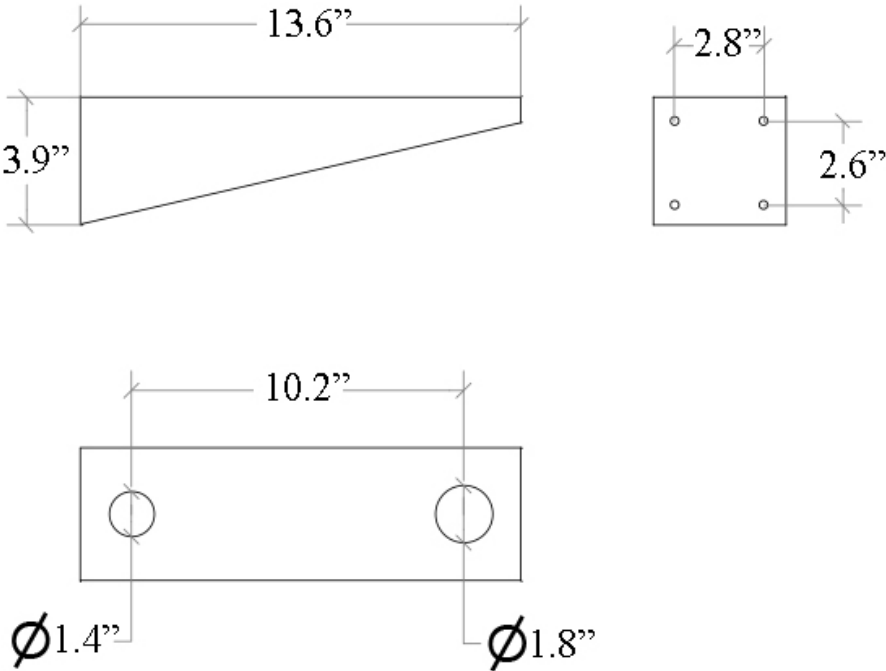

SKU# | Options:

- Albio 66214.29 | Stainless Steel

Finishes:

 Stainless Steel

* WS Bath Collections reserves the right to revise dimensions or information on this sheet without notice

Collection Albio	Model Albio 66214.29	Dimensions Metric <i>1 inch = 2.54 cm</i> <i>1 inch = 25.4 mm</i>	 1051 Lea Drive - Collegeville, PA 19426 Tel. 215 513 9400 - Fax 610 831 0215 www.ws bathcollections.com - info@ws bathcollections.com
------------------------------	----------------------------------	---	---

Collection
Albio

Model |
Albio 66214.29

Dimensions Metric
1 inch = 2.54 cm
1 inch = 25.4 mm

1051 Lea Drive - Collegeville, PA 19426
Tel. 215 513 9400 - Fax 610 831 0215
www.ws bathcollections.com - info@ws bathcollections.com