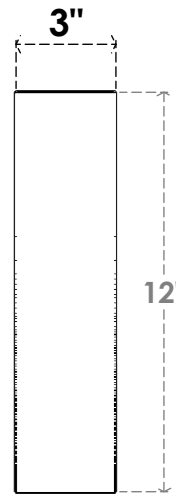

ITEM NUMBER: BRCURO030X12000X12000TRARCPR

3"W X 12"D X 12"H TRADITIONAL ROUGH CEDAR WOODGRAIN OPEN
TIMBERTHANE BRACE, PRIMED TAN

SIDE PROFILE

FRONT PROFILE

ISOMETRIC

EKENA MILLWORK
2300 WEST MAIN ST.
CLARKSVILLE, TX 75426
TOLL FREE: 866-607-0453
WWW.EKENAMILLWORK.COM

NOTES

1. INSTALLATION TO BE COMPLETED IN ACCORDANCE WITH MANUFACTURER'S SPECIFICATIONS.
2. DRAWING MAY NOT BE TO SCALE
3. THIS DRAWING IS INTENDED FOR DESIGN AND PLANNING PURPOSES ONLY.
4. ALL INFORMATION CONTAINED HEREIN WAS CURRENT AT THE TIME OF DEVELOPMENT BUT MUST BE REVIEWED AND APPROVED BY THE PRODUCT MANUFACTURER TO BE CONSIDERED ACCURATE.
5. TIMBERTHANE ARCHITECTURAL PRODUCTS ARE MADE FROM HIGH DENSITY URETHANE AND COME FACTORY PRIMED