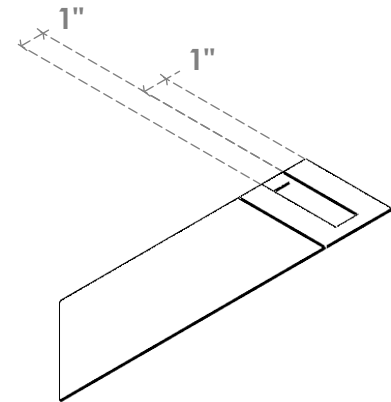

ITEM NUMBER: BRCURO030X12000X12000TRARCPR

3"W X 12"D X 12"H TRADITIONAL ROUGH CEDAR WOODGRAIN OPEN
TIMBERTHANE BRACE, PRIMED TAN

SIDE PROFILE

FRONT PROFILE

ISOMETRIC

EKENA MILLWORK
2300 WEST MAIN ST.
CLARKSVILLE, TX 75426
TOLL FREE: 866-607-0453
WWW.EKENAMILLWORK.COM

NOTES

1. INSTALLATION TO BE COMPLETED IN ACCORDANCE WITH MANUFACTURER'S SPECIFICATIONS.
2. DRAWING MAY NOT BE TO SCALE
3. THIS DRAWING IS INTENDED FOR DESIGN AND PLANNING PURPOSES ONLY.
4. ALL INFORMATION CONTAINED HEREIN WAS CURRENT AT THE TIME OF DEVELOPMENT BUT MUST BE REVIEWED AND APPROVED BY THE PRODUCT MANUFACTURER TO BE CONSIDERED ACCURATE.
5. TIMBERTHANE ARCHITECTURAL PRODUCTS ARE MADE FROM HIGH DENSITY URETHANE AND COME FACTORY PRIMED