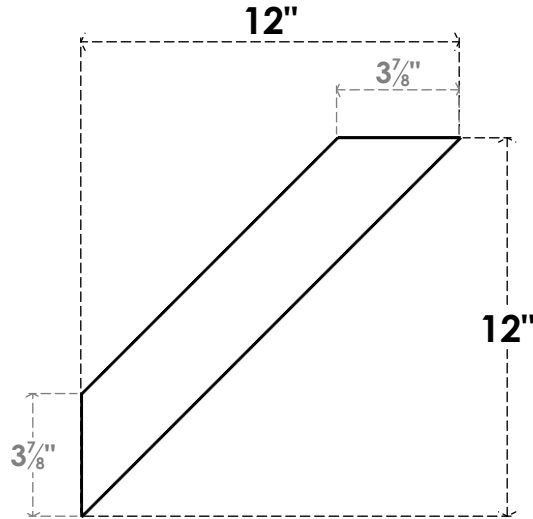

ITEM NUMBER: BRCURO030X12000X12000TRARCPR

3"W X 12"D X 12"H TRADITIONAL ROUGH CEDAR WOODGRAIN OPEN
TIMBERTHANE BRACE, PRIMED TAN

SIDE PROFILE

FRONT PROFILE

ISOMETRIC

EKENA MILLWORK
2300 WEST MAIN ST.
CLARKSVILLE, TX 75426
TOLL FREE: 866-607-0453
WWW.EKENAMILLWORK.COM

NOTES

1. INSTALLATION TO BE COMPLETED IN ACCORDANCE WITH MANUFACTURER'S SPECIFICATIONS.
2. DRAWING MAY NOT BE TO SCALE
3. THIS DRAWING IS INTENDED FOR DESIGN AND PLANNING PURPOSES ONLY.
4. ALL INFORMATION CONTAINED HEREIN WAS CURRENT AT THE TIME OF DEVELOPMENT BUT MUST BE REVIEWED AND APPROVED BY THE PRODUCT MANUFACTURER TO BE CONSIDERED ACCURATE.
5. TIMBERTHANE ARCHITECTURAL PRODUCTS ARE MADE FROM HIGH DENSITY URETHANE AND COME FACTORY PRIMED