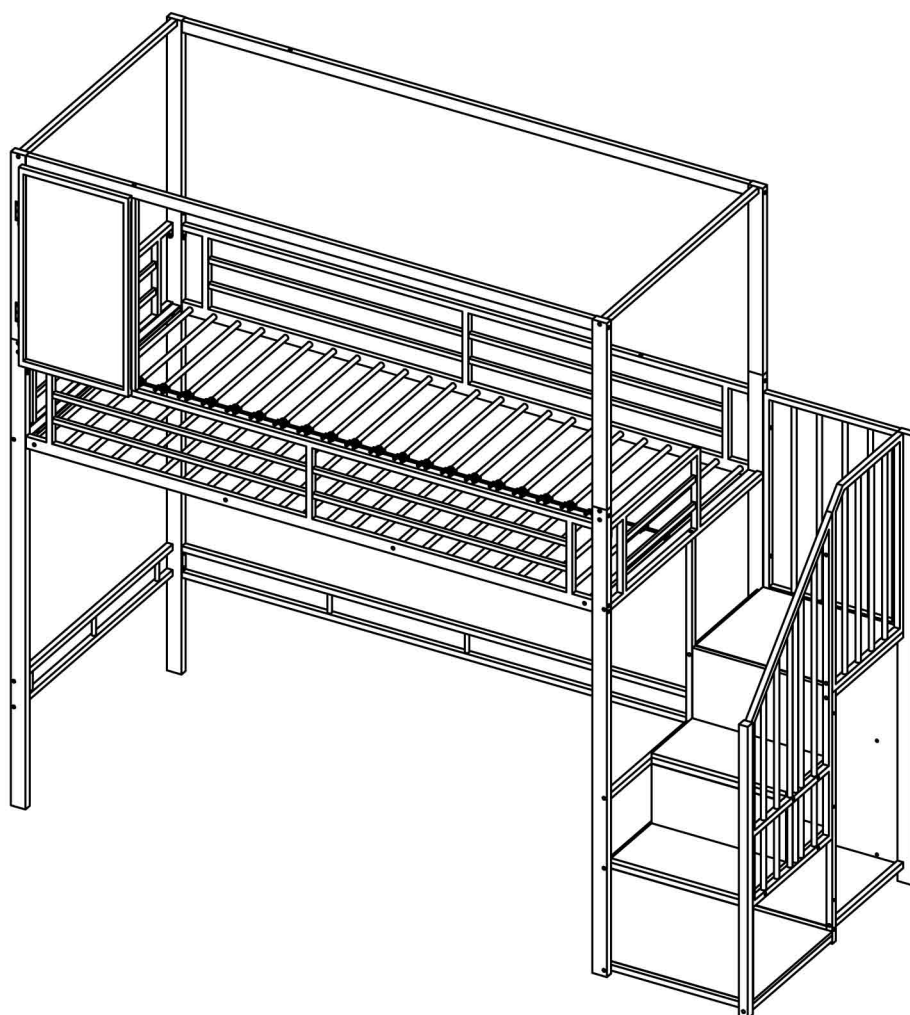

MONTAGEANLEITUNG/ASSEMBLY INSTRUCTIONS

Dieses Set ist in 3 Boxen enthalten. Wenn Sie keine vollen 3 Boxen erhalten, wenden Sie sich bitte an unseren Kundenservice.

This set comes in 3 boxes. If you do not receive a full 3 boxes, please contact our customer service.

Etagenbett 200*90cm

INSTRUCTIONS

IMPORTANT-READ CAREFULLY-RETAIN FOR FUTURE REFERENCE

- a) WARNING**-High beds and the upper bed of bunk beds are not suitable for children under six years due to the risk of injury from falls;
- b) WARNING**-Bunk beds and high beds can present a serious risk of injury from strangulation if not used correctly. Never attach or hang items to any part of the bunk bed that are not designed to be used with the bed, for example, but not limited to ropes, strings, cords, hooks, belts and bags.
- c) WARNING**-Children can become trapped between the bed and the wall, a roof pitch, the ceiling adjoining pieces of furniture (e.g. cupboards) and the like. To avoid risk of serious injury the distance between the top safety barrier and the adjoining structure shall not exceed 75 mm or shall be more than 230 mm.
- d) WARNING**-Do not use the bunk bed/high bed if any structural part is broken or missing; Replacement parts are between requested from the manufacturer or the store.
- e)** it is imperative to always follow the installation instructions and manufacturer's use.
- f)** The recommended size of the mattress to be used with the bed is **90x200cm**, maximum thickness mattress: **10cm**.
- g)** It is necessary to ventilate the room in order to maintain a low level moisture and prevent mold growth in the bed and its periphery.
- h)** Joining devices should always be tightened properly and regularly verified. Tighten if necessary.
- i) WARNING** : Always ensure the platform and the stairs are permanently attached to this bunk bed before use
- j)** Meets European standard requirements NC safety EN 747-1:2024