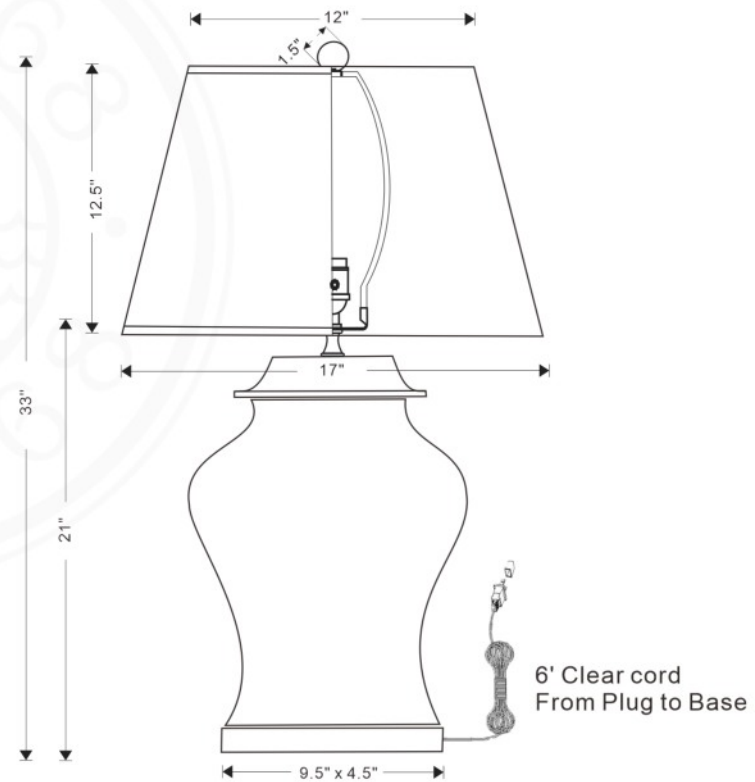

# CANTON CELADON LAMP

Canton Celadon Lamp  
Items # LBAS-010-10

Height:33"

Width: 17" x 14"

Base: Lucite 9.5" x 4.5" x 1.25"h rect. base

Finial: 1.5" Crystal ball.

Finish: Porcelain.

Shade Details: (12" x 9") x (17" x 14") x 12.5" sh

Sockets: E26 knobs socket-3 way.

Wattage: 150 watt max bulb.

**All Port 68 designs are copyrighted. All rights reserved.**