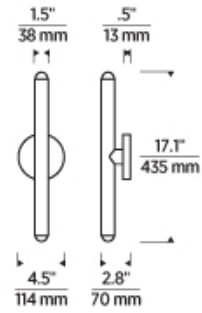

700WSEBL _____

JOB NAME _____

NOTES _____

EBELL MEDIUM WALL SCONCE

SPECIFICATIONS

PRIMARY MATERIAL	Brass
SHADE MATERIAL	Crystal
NET WEIGHT	3 lbs
HEIGHT	16in
WIDTH	2.3in
LENGTH	4.5in
MIN. EXTENSION FROM WALL	2.3in
UP LIGHT / DOWN LIGHT / BOTH?	
WET LISTED	
DAMP LISTED	Yes
DRY LISTED	
UP / DOWN	
HORIZONTAL / VERTICAL	
WALL / CEILING MOUNT	
GENERAL LISTING	ETL Listed
ADA COMPLIANT	
INCLUDES	