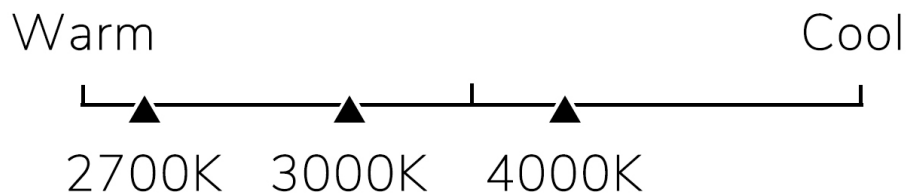

Lighting Facts

Brightness 720 lumens

Estimated Yearly Energy Cost \$ 1.45

Based on 3 hrs/day
11c/kWh Cost depends
on rates and use

Life in Years 27 Years

Based on 3 hrs/day

Color Appearance

Energy Used 12 watts